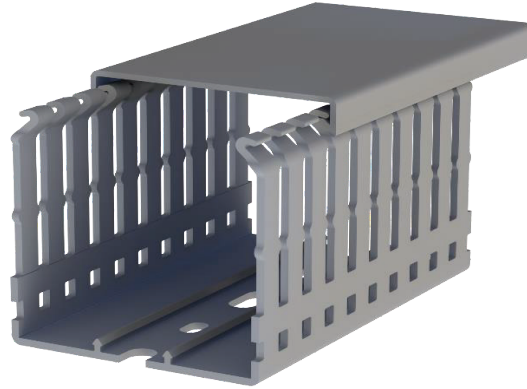

Klemsan®

KKD 1006

Order		
RAL 7030 - Stone Grey	Thin Slot (4-6)	555 1006

Dimensions	
Length	2.000,00 mm
Width	100,00 mm
Height w/o cover	57,30 mm
Height w/ cover	60,00 mm

Technical Data			
Material	PVC	Package Qty.	12 pcs. x 2 mt.
Inflammability	UL 94 V0	Wire Fill Capacity	60%
Max. Service Temp.	60°C	Min. Service Temp.	-15°C
Max.Operating Temp.	60°C	Min.Operating Temp.	-5°C

Certifications	
Certificate	Standard
CE	EN 50085-2-3
TSE	TS EN 50085-2-3
EAC	GOST R 53313:2009
cULus	UL 1565-C22.2No.18.5-02

Accessories				
Description	Type	Colour	Cat. No.	Qty.
Duct Cutter (Scissor)	KKMR		553230	1
Duct Cutter	KMK 1002		553220	1
Cable Duct Cover	KDK 60	RAL 7030	551052	10 pcs. x 2 mt.
Rivet Setting Tool	SETR	Black	553500	1
Plastic Rivet 6,5 mm	PPE 6,5	Grey	553600	100
Cable Clamp	KKB	Black	553405	10
Wire Retainer	KKT 6060	Black	553395	10
Cable Holder	KKM	Black	553415	10