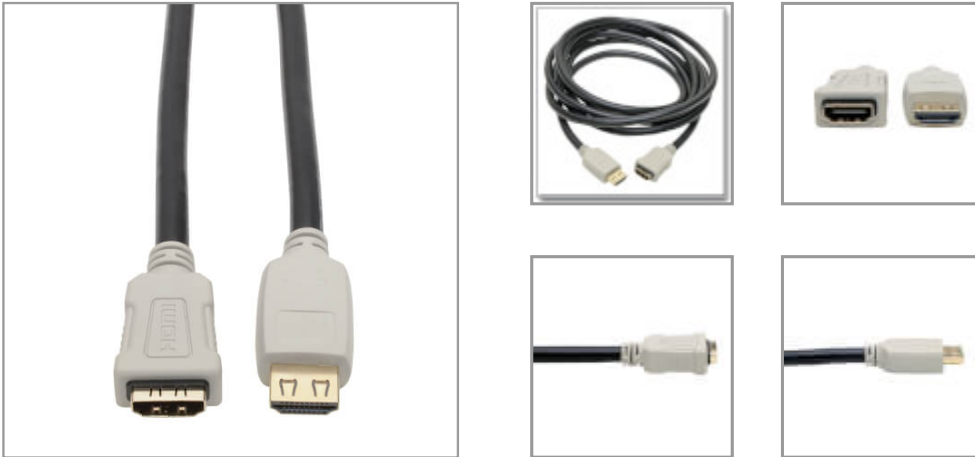

## High-Speed HDMI Extension Cable (M/F) - 4K 60 Hz, HDR, 4:4:4, Gripping Connector, 10 ft.

MODEL NUMBER: P569-010-2B-MF

High-speed cable extends an existing HDMI audio/video connection up to 10 ft. while supporting 4K resolutions with HDR and 4:4:4 color.

#### 4K HDMI Cable Connects Home Theater or Digital Signage Audio/Video Components

This high-speed HDMI extension cable securely connects HDMI-enabled laptops, tablets, PCs, Blu-ray players, game consoles or satellite/cable TV boxes and HDTVs, HD monitors, projectors or home theater receivers. A special gripping male connector ensures components stay firmly attached to avoid viewing interruptions.

#### High-Speed Extension Cable Expands a Current 4K Connection by 10 ft.

The P569-010-2B-MF extends an existing 11-foot (3.3-meter) 4K HDMI connection an additional 10 feet (3.1 meters) for a total of 21 feet (6.4 meters), while maintaining its original 4K/60Hz resolution. When the total length ranges between 21 feet and 30 feet (9.1 meters), the maximum display resolution drops to 4K/30Hz. Any total length between 30 feet and 60 feet (18.3 meters) finds the maximum resolution drop to 1080p.