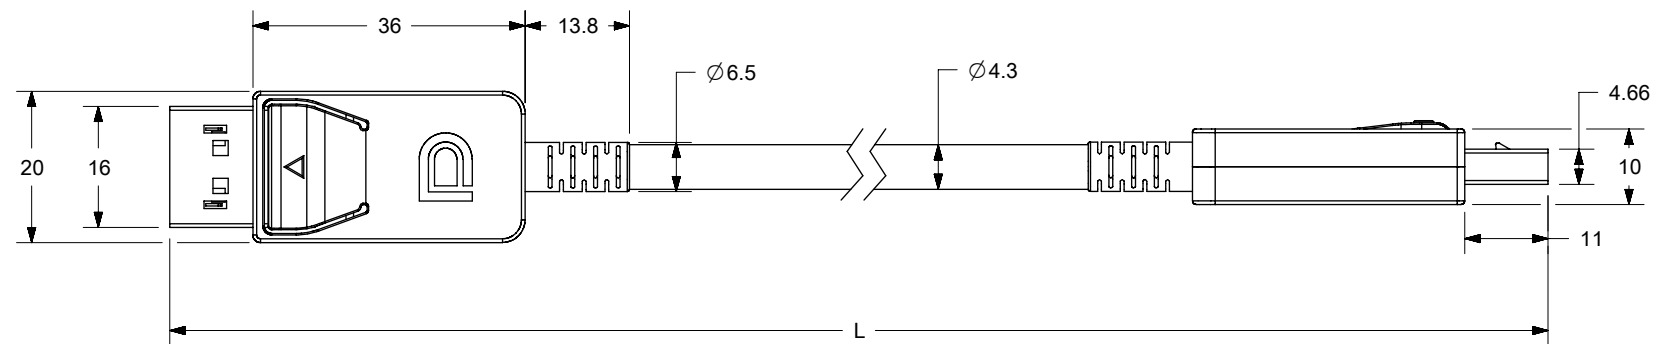

DisplayPort AOC P/N	OVERALL LENGTH, L (m)
1064135001	1
1064135003	3
1064135005	5
1064135010	10
1064135020	20
1064135030	30
1064135050	50
1064135100	100

- NOTES:
- SUPPORTS DisplayPort 1.4 SPECIFICATION.
 - MATERIAL:
 BACKSHELL - FROSTING PLASTIC SHELL (ABS + PC)
 CABLE - BLACK, FIRE RETARDANT PVC, INCLUDE 7X AWG26 COPPER WIRES AND 4X MULTIMODE FIBERS (50/125 μ m, OM2), KEVLAR FILLS AND THE TENSION CAN REACH 200 N
 - STANDARD DP HOOK CONNECTOR.

THIS DRAWING CONTAINS INFORMATION THAT IS PROPRIETARY TO MOLEX ELECTRONIC TECHNOLOGIES, LLC AND SHOULD NOT BE USED WITHOUT WRITTEN PERMISSION																
SYMBOLS	DIMENSION UNITS	SCALE	CURRENT REV DESC:													
	$\nabla = 0$	mm	1:1	<p>molex</p> <p>DISPLAYPORT 1.4 ACTIVE OPTICAL CABLE</p> <p>PRODUCT CUSTOMER DRAWING</p> <p>DOCUMENT NUMBER: 1064135001 DOC TYPE: PSD DOC PART: 000 REVISION: A</p>												
$\nabla = 0$	GENERAL TOLERANCES (UNLESS SPECIFIED)															
$\nabla = 0$	ANGULAR TOL \pm °															
$\nabla = 0$	4 PLACES	\pm														
$\nabla = 0$	3 PLACES	\pm														
$\nabla = 0$	2 PLACES	\pm														
$\nabla = 0$	1 PLACE	\pm														
$\nabla = 0$	0 PLACES	\pm														
$\nabla = 0$	DRAFT WHERE APPLICABLE MUST REMAIN WITHIN DIMENSIONS		THIRD ANGLE PROJECTION								DRAWING	SERIES	MATERIAL NUMBER	CUSTOMER	SHEET NUMBER	
$\nabla = 0$											A-SIZE	106413	SEE TABLE		1 OF 1	