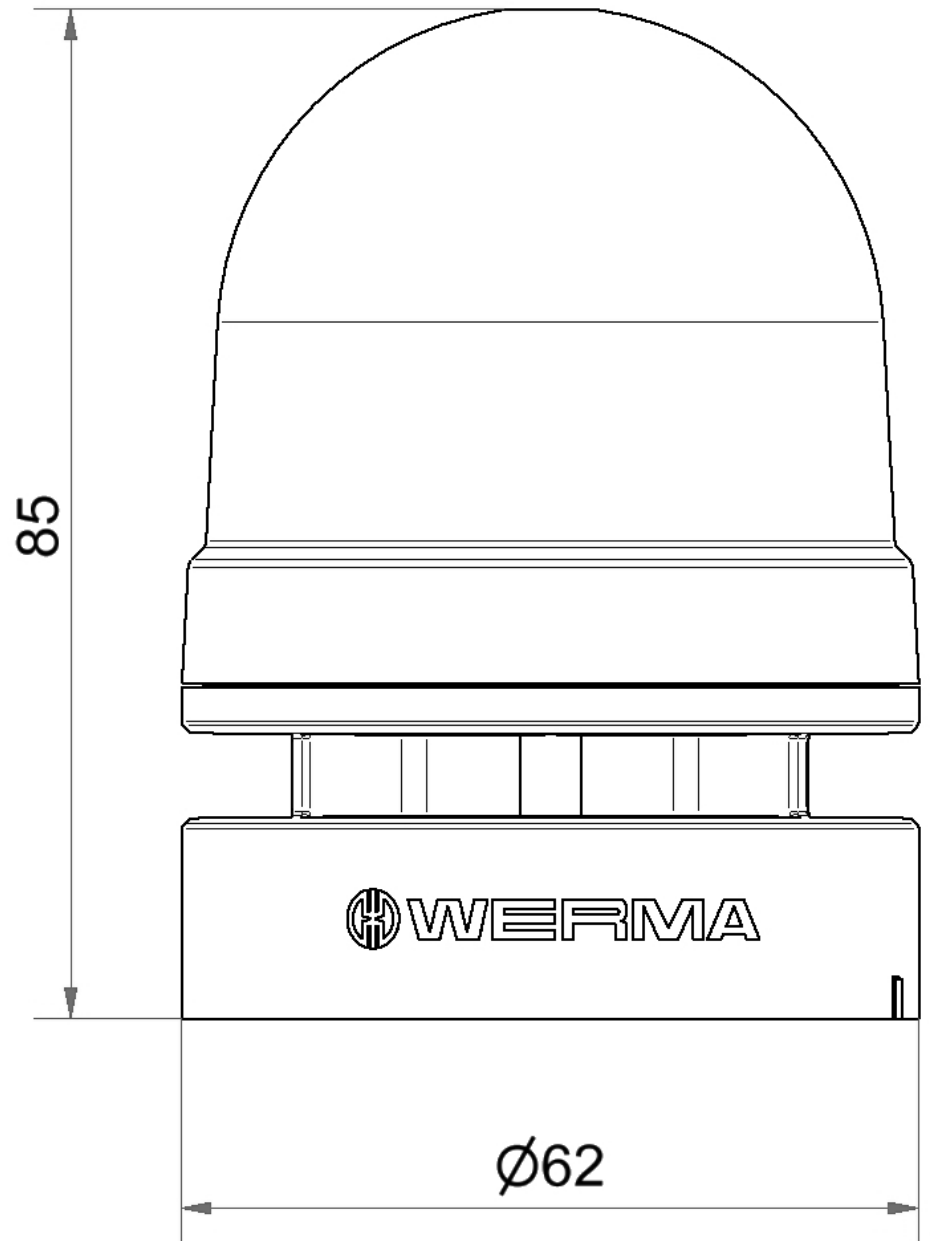

Mini Horns Sirens Buzzer / EvoSIGNAL

Mini Sounder contin/pulse 115-230VAC GY

DRAWING

For additional installation and mounting information, refer to the appropriate user guide at www.werma.com. This printed copy is for information only and is subject to alteration.