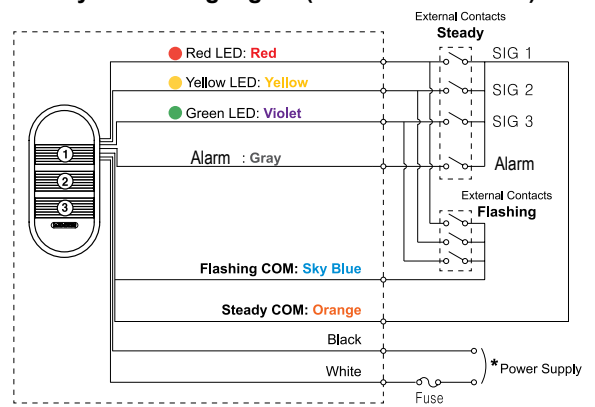

Dimensions

unit: mm

Ordering Information

PWE C F - 3 02 - RYG
 ① ② ③ ④ ⑤

① Housing Color	no mark	Cream
	C	Chrome
② Light Style		Steady
	F	Steady & Flashing
	B	Steady with Audible Alarm
	Z	Steady & Flashing with Alarm
③ Number of Stacks	1	1 Light
	2	2 Lights
	3	3 Lights
④ Power Supply	01	12V AC/DC
	02	24V AC/DC
	FF	90~240V AC
⑤ Lens Colors (top to bottom)	R	Red
	Y	Yellow
	G	Green

Current Consumption

PowerSupply	12VAC/DC		24VAC/DC		90~240VAC	
	General	Buzzer	General	Buzzer	General	Buzzer
1stack-Red	0.06A	0.25A	0.07A	0.16A	0.02A	0.05A
2stacks-Red+Green	0.12A	0.30A	0.12A	0.20A	0.03A	0.13A
3stacks-R+Y+G	0.17A	0.37A	0.15A	0.27A	0.04A	0.18A

Wiring Diagram

12V & 24V AC/DC PWE-□01-□□□ PWEB-□01-□□□
 PWE-□02-□□□ PWEB-□02-□□□
Steady Lights (with Audible Alarm)

90-240V AC PWE-□FF-□□□ PWEB-□FF-□□□
Steady Lights (with Audible Alarm)

90-240V AC, 24V AC/DC PWEF-□01-□□□ PWEZ-□01-□□□
 PWEF-□02-□□□ PWEZ-□02-□□□
 PWEF-□FF-□□□ PWEZ-□FF-□□□
Steady & Flashing Lights (with Audible Alarm)

* No polarity for DC applications.