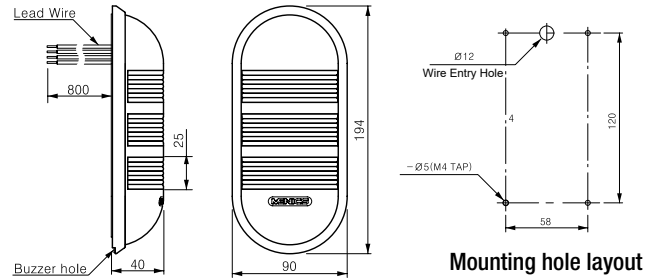

PWE Series

90mm Wall Mounting Semicircular LED Signal Light

- 1~3 colors
- Slim Profile Wall Mount
- Easy Mounted vertically and horizontally
- Steady and flashing lights
- Vibration and moisture resistant

Dimensions

unit: mm

Ordering Information

PWE C F - 3 02 - RYG
 ① ② ③ ④ ⑤

① Housing Color	no mark	Cream
	C	Chrome
② Light Style		Steady
	F	Steady & Flashing
	B	Steady with Audible Alarm
	Z	Steady & Flashing with Alarm
③ Number of Stacks	1	1 Light
	2	2 Lights
	3	3 Lights
④ Power Supply	01	12V AC/DC
	02	24V AC/DC
	FF	90~240V AC
⑤ Lens Colors (top to bottom)	R	Red
	Y	Yellow
	G	Green

Specifications

Alarm Sound Level	80 ± 5dB at 1m
Flashing rate	Approx. 80 ± 5 flashes/min.
Rating	IP65 (IP52 with buzzer)
Vibration	0.75mm at 10~55Hz
Ambient Temp.	-20°C~40°C
Ambient Humidity	45~85% RH
Recommended Wire Size	1007 UL / 22 AWG