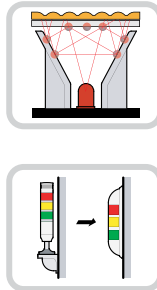

PWE Series

90mm Wall Mounting Semicircular LED Signal Light

- 1~3 colors
- Slim Profile Wall Mount
- Easy Mounted vertically and horizontally
- Steady and flashing lights
- Vibration and moisture resistant

Dimensions

unit: mm

Ordering Information

PWE C F - 3 02 - RYG
 ① ② ③ ④ ⑤

① Housing Color	no mark	Cream
	C	Chrome
② Light Style		Steady
	F	Steady & Flashing
	B	Steady with Audible Alarm
	Z	Steady & Flashing with Alarm
③ Number of Stacks	1	1 Light
	2	2 Lights
	3	3 Lights
④ Power Supply	01	12V AC/DC
	02	24V AC/DC
	FF	90~240V AC
⑤ Lens Colors (top to bottom)	R	Red
	Y	Yellow
	G	Green