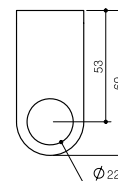

⑤ L-angle Bracket

MAM-DS25