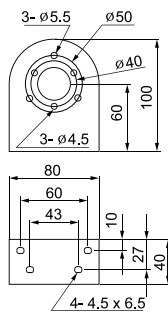

## Mounting Pole ①

Part	Part #	Description
	<b>MAP-0022*</b>	Ø20mm, 0.87 in (22 mm) pole
	<b>MAP-0060</b>	Ø20mm, 2.36 in (60 mm) pole
	<b>MAP-0240</b>	Ø20mm, 9.45 in (240 mm) pole
	<b>MAP-0750</b>	Ø20mm, 29.53 in (750 mm) pole
	<b>MAP-1000</b>	Ø20mm, 39.37 in (1,000 mm) pole
	<b>MAP-225-22</b>	Ø22mm, 8.86 in (225 mm) pole 1/2 NPT Thread top

## Threaded Poles ④

Part	Part #	Description
④	<b>MAP-M043</b>	Ø20mm, 1.69 in (43 mm) threaded pole with 2 nuts
	<b>MAP-M240</b>	Ø20mm, 9.45 in (240 mm) threaded pole with 2 nuts
	<b>MAP-M750</b>	Ø20mm, 29.53 in (750 mm) threaded pole with 2 nuts
	<b>MAP-M1000</b>	Ø20mm, 39.37 in (1,000 mm) threaded pole with 2 nuts
	<b>MAP-M240-22D</b>	Ø22mm, 9.45 in (240 mm), 1/2 NPT thread top & 2 x M20 Nuts bottom

## Wall Mounting Brackets ⑥

**MAP-DS30**

**MAP-DS40**

**MAM-DS26**

**MAM-DS27**

**MAM-DS28**

**MAM-DS29**

**MAM-DS33**