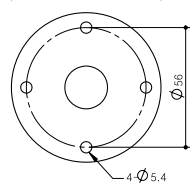

## Mounting Pole ①

Part	Part #	Description
	<b>MAP-0022*</b>	Ø20mm, 0.87 in (22 mm) pole
	<b>MAP-0060</b>	Ø20mm, 2.36 in (60 mm) pole
	<b>MAP-0240</b>	Ø20mm, 9.45 in (240 mm) pole
	<b>MAP-0750</b>	Ø20mm, 29.53 in (750 mm) pole
	<b>MAP-1000</b>	Ø20mm, 39.37 in (1,000 mm) pole
	<b>MAP-225-22</b>	Ø22mm, 8.86 in (225 mm) pole 1/2 NPT Thread top

## ③ Aluminum Mounting Bases

**MAM-DS42R-20C**  
**MAM-DS42R-22C**

**MAM-DS32**

**MAM-DS32C**

## Plastic Mounting Bases ②

**MAM-B070C**

**MAM-B070D**

**MAM-470R-20**  
**MAM-470R-22**

90° Angle Mounting with Pole & Base

**MAM-B090C**

Part	Part #	Description
②	<b>MAM-B070C</b>	Ø70mm Plastic Base
	<b>MAM-B070D</b>	Ø70mm Plastic Base with Water-Proof Rubber Gasket
	<b>MAM-B070R</b>	Ø70mm Plastic Base with 180° rotating pole holder
	<b>MAM-B090C</b>	Ø90mm Plastic Base

## Threaded Poles ④

Part	Part #	Description
④	<b>MAP-M043</b>	Ø20mm, 1.69 in (43 mm) threaded pole with 2 nuts
	<b>MAP-M240</b>	Ø20mm, 9.45 in (240 mm) threaded pole with 2 nuts
	<b>MAP-M750</b>	Ø20mm, 29.53 in (750 mm) threaded pole with 2 nuts
	<b>MAP-M1000</b>	Ø20mm, 39.37 in (1,000 mm) threaded pole with 2 nuts
	<b>MAP-M240-22D</b>	Ø22mm, 9.45 in (240 mm), 1/2 NPT thread top & 2 x M20 Nuts bottom