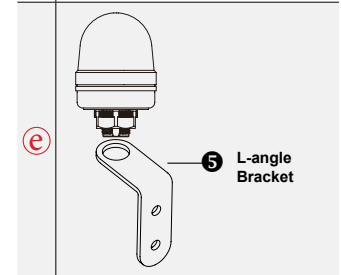

# Mounting Options

Series		Pole with Base Mounting <sup>a</sup>		Pole + Wall Mounting		Direct Wall Mounting (without Pole)	
		Pole	Mounting Base	Pole	Wall Mount Bracket		
Stack Lights	PTE/PTM *	MAP-0022 MAP-0060 MAP-0240 MAP-0750 MAP-1000	MAM-B070C MAM-B070D MAM-B070R MAM-DS32 MAM-470R-20 MAM-DS42R-20C	MAP-0022 MAP-0060 MAP-0240 MAP-0750 MAP-1000	MAP-DS40	Direct Mounting Type: MAM-DS25 <sup>e</sup>	
	PME						
	MT4B/5B/5C						
	MT8B/8C **					MAP-M043 MAP-M240 MAP-M750 MAP-M1000	MAM-DS25
	PY7	MAP-225-22 (ø22mm)	MAM-DS32C MAM-470R-22 MAM-DS42R-22C	MAP-M240-22D (ø22mm)	MAM-DS25	M Type: MAM-DS25 <sup>e</sup> G Type: MAM-DS38 <sup>d</sup>	
	PLD	N/A				MAM-DS25 <sup>e</sup>	
	MSG5	Stud Mounting Type				MAM-DS33 <sup>d</sup>	
Beacon Lights	MS66	MAP-0022 MAP-0060 MAP-0240 MAP-0750 MAP-1000	MAM-B070C MAM-B070D MAM-B070R MAM-DS32 MAM-470R-20 MAM-DS42R-20C	MAP-0022 MAP-0060 MAP-0240 MAP-0750 MAP-1000	MAP-DS40	M Type: MAM-DS25 <sup>e</sup> G Type: MAP-DS30 <sup>d</sup> MAM-DS28	
	ASG ***						
	MS86 ***						
	MS70	MAP-225-22 (ø22mm)	MAM-DS32C MAM-470R-22 MAM-DS42R-22C	MAP-M240-22D (ø22mm)	MAM-DS25	M Type: MAM-DS25 <sup>e</sup> G Type: MAM-DS38 <sup>d</sup>	
	MS115	SAM-T115 (ø25mm Pole)		SAM-T115	MAM-DS38	MAM-DS29 <sup>d</sup>	
	MS135	SAM-T135 (ø25mm Pole)		SAM-T135		MAM-DS37 <sup>d</sup>	
	ML	Stud Mounting Type				MAP-DS30 <sup>d</sup> MAM-DS26	
	MS56					MAM-DS25 <sup>e</sup>	
	AVG					MAM-DS27 <sup>d</sup>	

## Mounting Pole ①

Part	Part #	Description
	<b>MAP-0022*</b>	Ø20mm, 0.87 in (22 mm) pole
	<b>MAP-0060</b>	Ø20mm, 2.36 in (60 mm) pole
	<b>MAP-0240</b>	Ø20mm, 9.45 in (240 mm) pole
	<b>MAP-0750</b>	Ø20mm, 29.53 in (750 mm) pole
	<b>MAP-1000</b>	Ø20mm, 39.37 in (1,000 mm) pole
	<b>MAP-225-22</b>	Ø22mm, 8.86 in (225 mm) pole 1/2 NPT Thread top