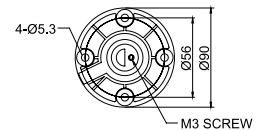

## Plastic Mounting Bases ②

**MAM-B070C**

**MAM-B070D**

**MAM-470R-20**  
**MAM-470R-22**

90° Angle Mounting with Pole & Base

**MAM-B090C**

Part	Part #	Description
②	<b>MAM-B070C</b>	Ø70mm Plastic Base
	<b>MAM-B070D</b>	Ø70mm Plastic Base with Water-Proof Rubber Gasket
	<b>MAM-B070R</b>	Ø70mm Plastic Base with 180° rotating pole holder
	<b>MAM-B090C</b>	Ø90mm Plastic Base

## Threaded Poles ④

Part	Part #	Description
④	<b>MAP-M043</b>	Ø20mm, 1.69 in (43 mm) threaded pole with 2 nuts
	<b>MAP-M240</b>	Ø20mm, 9.45 in (240 mm) threaded pole with 2 nuts
	<b>MAP-M750</b>	Ø20mm, 29.53 in (750 mm) threaded pole with 2 nuts
	<b>MAP-M1000</b>	Ø20mm, 39.37 in (1,000 mm) threaded pole with 2 nuts
	<b>MAP-M240-22D</b>	Ø22mm, 9.45 in (240 mm), 1/2 NPT thread top & 2 x M20 Nuts bottom