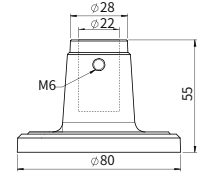

## Mounting Pole ①

Part	Part #	Description
	<b>MAP-0022*</b>	Ø20mm, 0.87 in (22 mm) pole
	<b>MAP-0060</b>	Ø20mm, 2.36 in (60 mm) pole
	<b>MAP-0240</b>	Ø20mm, 9.45 in (240 mm) pole
	<b>MAP-0750</b>	Ø20mm, 29.53 in (750 mm) pole
	<b>MAP-1000</b>	Ø20mm, 39.37 in (1,000 mm) pole
	<b>MAP-225-22</b>	Ø22mm, 8.86 in (225 mm) pole 1/2 NPT Thread top

## ③ Aluminum Mounting Bases

**MAM-DS42R-20C**  
**MAM-DS42R-22C**

**MAM-DS32**

**MAM-DS32C**

## Plastic Mounting Bases ②

**MAM-B070C**

**MAM-B070D**

**MAM-470R-20**  
**MAM-470R-22**

90° Angle Mounting with Pole & Base

**MAM-B090C**

Part	Part #	Description
②	<b>MAM-B070C</b>	Ø70mm Plastic Base
	<b>MAM-B070D</b>	Ø70mm Plastic Base with Water-Proof Rubber Gasket
	<b>MAM-B070R</b>	Ø70mm Plastic Base with 180° rotating pole holder
	<b>MAM-B090C</b>	Ø90mm Plastic Base

## Threaded Poles ④

Part	Part #	Description
④	<b>MAP-M043</b>	Ø20mm, 1.69 in (43 mm) threaded pole with 2 nuts
	<b>MAP-M240</b>	Ø20mm, 9.45 in (240 mm) threaded pole with 2 nuts
	<b>MAP-M750</b>	Ø20mm, 29.53 in (750 mm) threaded pole with 2 nuts
	<b>MAP-M1000</b>	Ø20mm, 39.37 in (1,000 mm) threaded pole with 2 nuts
	<b>MAP-M240-22D</b>	Ø22mm, 9.45 in (240 mm), 1/2 NPT thread top & 2 x M20 Nuts bottom