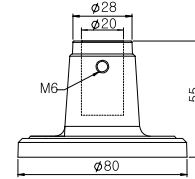

Mounting Pole ①

Part	Part #	Description
	MAP-0022*	Ø20mm, 0.87 in (22 mm) pole
	MAP-0060	Ø20mm, 2.36 in (60 mm) pole
	MAP-0240	Ø20mm, 9.45 in (240 mm) pole
	MAP-0750	Ø20mm, 29.53 in (750 mm) pole
	MAP-1000	Ø20mm, 39.37 in (1,000 mm) pole
	MAP-225-22	Ø22mm, 8.86 in (225 mm) pole 1/2 NPT Thread top

①

* MAP-0022 CANNOT be used with PTE & PTM Series.

③ Aluminum Mounting Bases

MAM-DS42R-20C
MAM-DS42R-22C

MAM-DS32

MAM-DS32C

Plastic Mounting Bases ②

MAM-B070C

MAM-B070D

MAM-470R-20
MAM-470R-22

90° Angle Mounting with Pole & Base

MAM-B090C

Part	Part #	Description
②	MAM-B070C	Ø70mm Plastic Base
	MAM-B070D	Ø70mm Plastic Base with Water-Proof Rubber Gasket
	MAM-B070R	Ø70mm Plastic Base with 180° rotating pole holder
	MAM-B090C	Ø90mm Plastic Base

Threaded Poles ④

Part	Part #	Description
④	MAP-M043	Ø20mm, 1.69 in (43 mm) threaded pole with 2 nuts
	MAP-M240	Ø20mm, 9.45 in (240 mm) threaded pole with 2 nuts
	MAP-M750	Ø20mm, 29.53 in (750 mm) threaded pole with 2 nuts
	MAP-M1000	Ø20mm, 39.37 in (1,000 mm) threaded pole with 2 nuts
	MAP-M240-22D	Ø22mm, 9.45 in (240 mm), 1/2 NPT thread top & 2 x M20 Nuts bottom

⑤ L-angle Bracket

MAM-DS25