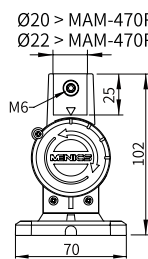

## Mounting Pole ①

Part	Part #	Description
	<b>MAP-0022*</b>	Ø20mm, 0.87 in (22 mm) pole
	<b>MAP-0060</b>	Ø20mm, 2.36 in (60 mm) pole
	<b>MAP-0240</b>	Ø20mm, 9.45 in (240 mm) pole
	<b>MAP-0750</b>	Ø20mm, 29.53 in (750 mm) pole
	<b>MAP-1000</b>	Ø20mm, 39.37 in (1,000 mm) pole
	<b>MAP-225-22</b>	Ø22mm, 8.86 in (225 mm) pole 1/2 NPT Thread top

## Plastic Mounting Bases ②

**MAM-B070C**

**MAM-B070D**

**MAM-470R-20**  
**MAM-470R-22**

90° Angle Mounting with Pole & Base

**MAM-B090C**

Part	Part #	Description
②	<b>MAM-B070C</b>	Ø70mm Plastic Base
	<b>MAM-B070D</b>	Ø70mm Plastic Base with Water-Proof Rubber Gasket
	<b>MAM-B070R</b>	Ø70mm Plastic Base with 180° rotating pole holder
	<b>MAM-B090C</b>	Ø90mm Plastic Base

## Threaded Poles ④

Part	Part #	Description
④	<b>MAP-M043</b>	Ø20mm, 1.69 in (43 mm) threaded pole with 2 nuts
	<b>MAP-M240</b>	Ø20mm, 9.45 in (240 mm) threaded pole with 2 nuts
	<b>MAP-M750</b>	Ø20mm, 29.53 in (750 mm) threaded pole with 2 nuts
	<b>MAP-M1000</b>	Ø20mm, 39.37 in (1,000 mm) threaded pole with 2 nuts
	<b>MAP-M240-22D</b>	Ø22mm, 9.45 in (240 mm), 1/2 NPT thread top & 2 x M20 Nuts bottom