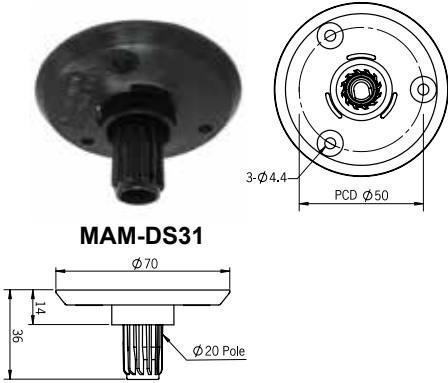

Pole Adaptor

Conduit Direct Mount Option

Pole Mounting Adaptor

Pole Extension Adaptor

1/2" NPT
Mounting Adaptor

MAP-N033