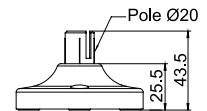

## Plastic Mounting Bases ②

**MAM-B070C**

**MAM-B070D**

**MAM-470R-20**  
**MAM-470R-22**

90° Angle Mounting with Pole & Base

**MAM-B090C**

Part	Part #	Description
②	<b>MAM-B070C</b>	Ø70mm Plastic Base
	<b>MAM-B070D</b>	Ø70mm Plastic Base with Water-Proof Rubber Gasket
	<b>MAM-B070R</b>	Ø70mm Plastic Base with 180° rotating pole holder
	<b>MAM-B090C</b>	Ø90mm Plastic Base

## Threaded Poles ④

Part	Part #	Description
④	<b>MAP-M043</b>	Ø20mm, 1.69 in (43 mm) threaded pole with 2 nuts
	<b>MAP-M240</b>	Ø20mm, 9.45 in (240 mm) threaded pole with 2 nuts
	<b>MAP-M750</b>	Ø20mm, 29.53 in (750 mm) threaded pole with 2 nuts
	<b>MAP-M1000</b>	Ø20mm, 39.37 in (1,000 mm) threaded pole with 2 nuts
	<b>MAP-M240-22D</b>	Ø22mm, 9.45 in (240 mm), 1/2 NPT thread top & 2 x M20 Nuts bottom