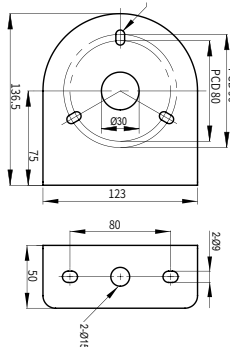

## Mounting Pole ①

Part	Part #	Description
	<b>MAP-0022*</b>	Ø20mm, 0.87 in (22 mm) pole
	<b>MAP-0060</b>	Ø20mm, 2.36 in (60 mm) pole
	<b>MAP-0240</b>	Ø20mm, 9.45 in (240 mm) pole
	<b>MAP-0750</b>	Ø20mm, 29.53 in (750 mm) pole
	<b>MAP-1000</b>	Ø20mm, 39.37 in (1,000 mm) pole
	<b>MAP-225-22</b>	Ø22mm, 8.86 in (225 mm) pole 1/2 NPT Thread top

## Threaded Poles ④

Part	Part #	Description
④	<b>MAP-M043</b>	Ø20mm, 1.69 in (43 mm) threaded pole with 2 nuts
	<b>MAP-M240</b>	Ø20mm, 9.45 in (240 mm) threaded pole with 2 nuts
	<b>MAP-M750</b>	Ø20mm, 29.53 in (750 mm) threaded pole with 2 nuts
	<b>MAP-M1000</b>	Ø20mm, 39.37 in (1,000 mm) threaded pole with 2 nuts
	<b>MAP-M240-22D</b>	Ø22mm, 9.45 in (240 mm), 1/2 NPT thread top & 2 x M20 Nuts bottom

## Wall Mounting Brackets ⑥

**MAP-DS30**

**MAP-DS40**

**MAM-DS26**

**MAM-DS27**

**MAM-DS28**

**MAM-DS29**

**MAM-DS33**

**MAM-DS37**

**MAM-DS38**

Part	Part #	Description
	<b>MAP-DS30-BLK</b>	Plastic Wall Mounting Bracket, Black
	<b>MAP-DS30-BGE</b>	Plastic Wall Mounting Bracket, Beige
	<b>MAP-DS40-BLK</b>	Plastic Wall Mounting Bracket, Black (Pole required)
	<b>MAP-DS40-BGE</b>	Plastic Wall Mounting Bracket, Beige (Pole required)
⑥	<b>MAM-DS26</b>	Metal Wall Mounting Bracket
	<b>MAM-DS27</b>	Metal Wall Mounting Bracket
	<b>MAM-DS28</b>	Metal Wall Mounting Bracket
	<b>MAM-DS29</b>	Metal Wall Mounting Bracket
	<b>MAM-DS33</b>	Metal Wall Mounting Bracket
	<b>MAM-DS37</b>	Metal Wall Mounting Bracket
	<b>MAM-DS38</b>	Metal Wall Mounting Bracket