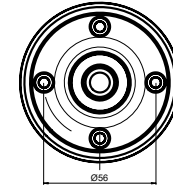

## Mounting Pole ①

Part	Part #	Description
	<b>MAP-0022*</b>	Ø20mm, 0.87 in (22 mm) pole
	<b>MAP-0060</b>	Ø20mm, 2.36 in (60 mm) pole
	<b>MAP-0240</b>	Ø20mm, 9.45 in (240 mm) pole
	<b>MAP-0750</b>	Ø20mm, 29.53 in (750 mm) pole
	<b>MAP-1000</b>	Ø20mm, 39.37 in (1,000 mm) pole
	<b>MAP-225-22</b>	Ø22mm, 8.86 in (225 mm) pole 1/2 NPT Thread top

## ③ Aluminum Mounting Bases

**MAM-DS42R-20C**  
**MAM-DS42R-22C**

**MAM-DS32**

**MAM-DS32C**

## Threaded Poles ④

Part	Part #	Description
④	<b>MAP-M043</b>	Ø20mm, 1.69 in (43 mm) threaded pole with 2 nuts
	<b>MAP-M240</b>	Ø20mm, 9.45 in (240 mm) threaded pole with 2 nuts
	<b>MAP-M750</b>	Ø20mm, 29.53 in (750 mm) threaded pole with 2 nuts
	<b>MAP-M1000</b>	Ø20mm, 39.37 in (1,000 mm) threaded pole with 2 nuts
	<b>MAP-M240-22D</b>	Ø22mm, 9.45 in (240 mm), 1/2 NPT thread top & 2 x M20 Nuts bottom