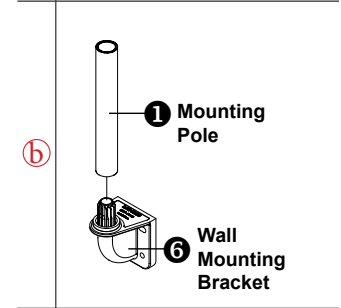

# Mounting Options

Series		Pole with Base Mounting <sup>a</sup>		Pole + Wall Mounting		Direct Wall Mounting (without Pole)	
		Pole	Mounting Base	Pole	Wall Mount Bracket		
Stack Lights	PTE/PTM *	MAP-0022 MAP-0060 MAP-0240 MAP-0750 MAP-1000	MAM-B070C MAM-B070D MAM-B070R MAM-DS32 MAM-470R-20 MAM-DS42R-20C	MAP-0022 MAP-0060 MAP-0240 MAP-0750 MAP-1000	MAP-DS40	Direct Mounting Type: MAM-DS25 <sup>e</sup>	
	PME						
	MT4B/5B/5C						
	MT8B/8C **					MAP-M043 MAP-M240 MAP-M750 MAP-M1000	MAM-DS25
	PY7	MAP-225-22 (ø22mm)	MAM-DS32C MAM-470R-22 MAM-DS42R-22C	MAP-M240-22D (ø22mm)	MAM-DS25	M Type: MAM-DS25 <sup>e</sup> G Type: MAM-DS38 <sup>d</sup>	
	PLD	N/A				MAM-DS25 <sup>e</sup>	
	MSG5	Stud Mounting Type				MAM-DS33 <sup>d</sup>	
Beacon Lights	MS66	MAP-0022 MAP-0060 MAP-0240 MAP-0750 MAP-1000	MAM-B070C MAM-B070D MAM-B070R MAM-DS32 MAM-470R-20 MAM-DS42R-20C	MAP-0022 MAP-0060 MAP-0240 MAP-0750 MAP-1000	MAP-DS40	M Type: MAM-DS25 <sup>e</sup> G Type: MAP-DS30 <sup>d</sup> MAM-DS28	
	ASG ***						
	MS86 ***						
	MS70	MAP-225-22 (ø22mm)	MAM-DS32C MAM-470R-22 MAM-DS42R-22C	MAP-M240-22D (ø22mm)	MAM-DS25	M Type: MAM-DS25 <sup>e</sup> G Type: MAM-DS38 <sup>d</sup>	
	MS115	SAM-T115 (ø25mm Pole)		SAM-T115	MAM-DS38	MAM-DS29 <sup>d</sup>	
	MS135	SAM-T135 (ø25mm Pole)		SAM-T135		MAM-DS37 <sup>d</sup>	
	ML	Stud Mounting Type				MAP-DS30 <sup>d</sup> MAM-DS26	
	MS56					MAM-DS25 <sup>e</sup>	
	AVG					MAM-DS27 <sup>d</sup>	

## Mounting Pole ①

Part	Part #	Description
	<b>MAP-0022*</b>	Ø20mm, 0.87 in (22 mm) pole
	<b>MAP-0060</b>	Ø20mm, 2.36 in (60 mm) pole
	<b>MAP-0240</b>	Ø20mm, 9.45 in (240 mm) pole
	<b>MAP-0750</b>	Ø20mm, 29.53 in (750 mm) pole
	<b>MAP-1000</b>	Ø20mm, 39.37 in (1,000 mm) pole
	<b>MAP-225-22</b>	Ø22mm, 8.86 in (225 mm) pole 1/2 NPT Thread top