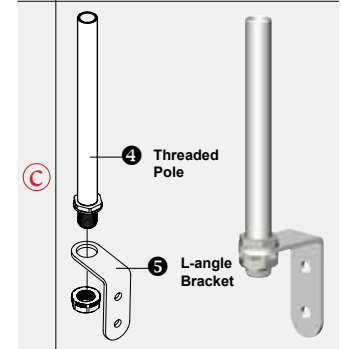

# Mounting Options

Series		Pole with Base Mounting <sup>a</sup>		Pole + Wall Mounting		Direct Wall Mounting (without Pole)	
		Pole	Mounting Base	Pole	Wall Mount Bracket		
Stack Lights	PTE/PTM *	MAP-0022 MAP-0060 MAP-0240 MAP-0750 MAP-1000	MAM-B070C MAM-B070D MAM-B070R MAM-DS32 MAM-470R-20 MAM-DS42R-20C	MAP-0022 MAP-0060 MAP-0240 MAP-0750 MAP-1000	MAP-DS40	Direct Mounting Type: MAM-DS25 <sup>e</sup>	
	PME						
	MT4B/5B/5C						
	MT8B/8C **					MAP-M043 MAP-M240 MAP-M750 MAP-M1000	MAM-DS25
	PY7	MAP-225-22 (ø22mm)	MAM-DS32C MAM-470R-22 MAM-DS42R-22C	MAP-M240-22D (ø22mm)	MAM-DS25	M Type: MAM-DS25 <sup>e</sup> G Type: MAM-DS38 <sup>d</sup>	
	PLD	N/A				MAM-DS25 <sup>e</sup>	
	MSG5	Stud Mounting Type				MAM-DS33 <sup>d</sup>	
Beacon Lights	MS66	MAP-0022 MAP-0060 MAP-0240 MAP-0750 MAP-1000	MAM-B070C MAM-B070D MAM-B070R MAM-DS32 MAM-470R-20 MAM-DS42R-20C	MAP-0022 MAP-0060 MAP-0240 MAP-0750 MAP-1000	MAP-DS40	M Type: MAM-DS25 <sup>e</sup> G Type: MAP-DS30 <sup>d</sup> MAM-DS28	
	ASG ***						
	MS86 ***						
	MS70	MAP-225-22 (ø22mm)	MAM-DS32C MAM-470R-22 MAM-DS42R-22C	MAP-M240-22D (ø22mm)	MAM-DS25	M Type: MAM-DS25 <sup>e</sup> G Type: MAM-DS38 <sup>d</sup>	
	MS115	SAM-T115 (ø25mm Pole)		SAM-T115	MAM-DS38	MAM-DS29 <sup>d</sup>	
	MS135	SAM-T135 (ø25mm Pole)		SAM-T135		MAM-DS37 <sup>d</sup>	
	ML	Stud Mounting Type				MAP-DS30 <sup>d</sup> MAM-DS26	
	MS56					MAM-DS25 <sup>e</sup>	
	AVG					MAM-DS27 <sup>d</sup>	

## Mounting Pole ①

Part	Part #	Description
	<b>MAP-0022*</b>	Ø20mm, 0.87 in (22 mm) pole
	<b>MAP-0060</b>	Ø20mm, 2.36 in (60 mm) pole
	<b>MAP-0240</b>	Ø20mm, 9.45 in (240 mm) pole
	<b>MAP-0750</b>	Ø20mm, 29.53 in (750 mm) pole
	<b>MAP-1000</b>	Ø20mm, 39.37 in (1,000 mm) pole
	<b>MAP-225-22</b>	Ø22mm, 8.86 in (225 mm) pole 1/2 NPT Thread top