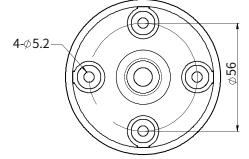

## Mounting Pole ①

Part	Part #	Description
	<b>MAP-0022*</b>	Ø20mm, 0.87 in (22 mm) pole
	<b>MAP-0060</b>	Ø20mm, 2.36 in (60 mm) pole
	<b>MAP-0240</b>	Ø20mm, 9.45 in (240 mm) pole
	<b>MAP-0750</b>	Ø20mm, 29.53 in (750 mm) pole
	<b>MAP-1000</b>	Ø20mm, 39.37 in (1,000 mm) pole
	<b>MAP-225-22</b>	Ø22mm, 8.86 in (225 mm) pole 1/2 NPT Thread top

## ③ Aluminum Mounting Bases

**MAM-DS42R-20C**  
**MAM-DS42R-22C**

**MAM-DS32**

**MAM-DS32C**

## Plastic Mounting Bases ②

**MAM-B070C**

**MAM-B070D**

**MAM-470R-20**  
**MAM-470R-22**

90° Angle Mounting with Pole & Base

**MAM-B090C**

Part	Part #	Description
②	<b>MAM-B070C</b>	Ø70mm Plastic Base
	<b>MAM-B070D</b>	Ø70mm Plastic Base with Water-Proof Rubber Gasket
	<b>MAM-B070R</b>	Ø70mm Plastic Base with 180° rotating pole holder
	<b>MAM-B090C</b>	Ø90mm Plastic Base

## Threaded Poles ④

Part	Part #	Description
④	<b>MAP-M043</b>	Ø20mm, 1.69 in (43 mm) threaded pole with 2 nuts
	<b>MAP-M240</b>	Ø20mm, 9.45 in (240 mm) threaded pole with 2 nuts
	<b>MAP-M750</b>	Ø20mm, 29.53 in (750 mm) threaded pole with 2 nuts
	<b>MAP-M1000</b>	Ø20mm, 39.37 in (1,000 mm) threaded pole with 2 nuts
	<b>MAP-M240-22D</b>	Ø22mm, 9.45 in (240 mm), 1/2 NPT thread top & 2 x M20 Nuts bottom