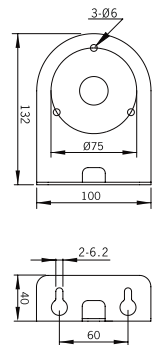

## Mounting Pole ①

Part	Part #	Description
	<b>MAP-0022*</b>	Ø20mm, 0.87 in (22 mm) pole
	<b>MAP-0060</b>	Ø20mm, 2.36 in (60 mm) pole
	<b>MAP-0240</b>	Ø20mm, 9.45 in (240 mm) pole
	<b>MAP-0750</b>	Ø20mm, 29.53 in (750 mm) pole
	<b>MAP-1000</b>	Ø20mm, 39.37 in (1,000 mm) pole
	<b>MAP-225-22</b>	Ø22mm, 8.86 in (225 mm) pole 1/2 NPT Thread top

## Threaded Poles ④

Part	Part #	Description
④	<b>MAP-M043</b>	Ø20mm, 1.69 in (43 mm) threaded pole with 2 nuts
	<b>MAP-M240</b>	Ø20mm, 9.45 in (240 mm) threaded pole with 2 nuts
	<b>MAP-M750</b>	Ø20mm, 29.53 in (750 mm) threaded pole with 2 nuts
	<b>MAP-M1000</b>	Ø20mm, 39.37 in (1,000 mm) threaded pole with 2 nuts
	<b>MAP-M240-22D</b>	Ø22mm, 9.45 in (240 mm), 1/2 NPT thread top & 2 x M20 Nuts bottom

## Wall Mounting Brackets ⑥

**MAP-DS30**

**MAP-DS40**

**MAM-DS26**

**MAM-DS27**

**MAM-DS28**

**MAM-DS29**

**MAM-DS33**

**MAM-DS37**

**MAM-DS38**

Part	Part #	Description
	<b>MAP-DS30-BLK</b>	Plastic Wall Mounting Bracket, Black
	<b>MAP-DS30-BGE</b>	Plastic Wall Mounting Bracket, Beige
	<b>MAP-DS40-BLK</b>	Plastic Wall Mounting Bracket, Black (Pole required)
	<b>MAP-DS40-BGE</b>	Plastic Wall Mounting Bracket, Beige (Pole required)
⑥	<b>MAM-DS26</b>	Metal Wall Mounting Bracket
	<b>MAM-DS27</b>	Metal Wall Mounting Bracket
	<b>MAM-DS28</b>	Metal Wall Mounting Bracket
	<b>MAM-DS29</b>	Metal Wall Mounting Bracket
	<b>MAM-DS33</b>	Metal Wall Mounting Bracket
	<b>MAM-DS37</b>	Metal Wall Mounting Bracket
	<b>MAM-DS38</b>	Metal Wall Mounting Bracket