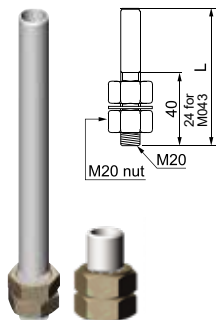

## Mounting Pole ①

Part	Part #	Description
	<b>MAP-0022*</b>	Ø20mm, 0.87 in (22 mm) pole
	<b>MAP-0060</b>	Ø20mm, 2.36 in (60 mm) pole
	<b>MAP-0240</b>	Ø20mm, 9.45 in (240 mm) pole
	<b>MAP-0750</b>	Ø20mm, 29.53 in (750 mm) pole
	<b>MAP-1000</b>	Ø20mm, 39.37 in (1,000 mm) pole
	<b>MAP-225-22</b>	Ø22mm, 8.86 in (225 mm) pole 1/2 NPT Thread top

## ③ Aluminum Mounting Bases

**MAM-DS42R-20C**  
**MAM-DS42R-22C**

**MAM-DS32**

**MAM-DS32C**

## Plastic Mounting Bases ②

**MAM-B070C**

**MAM-B070D**

**MAM-470R-20**  
**MAM-470R-22**

90° Angle Mounting with Pole & Base

**MAM-B090C**

Part	Part #	Description
②	<b>MAM-B070C</b>	Ø70mm Plastic Base
	<b>MAM-B070D</b>	Ø70mm Plastic Base with Water-Proof Rubber Gasket
	<b>MAM-B070R</b>	Ø70mm Plastic Base with 180° rotating pole holder
	<b>MAM-B090C</b>	Ø90mm Plastic Base

## Threaded Poles ④

Part	Part #	Description
④	<b>MAP-M043</b>	Ø20mm, 1.69 in (43 mm) threaded pole with 2 nuts
	<b>MAP-M240</b>	Ø20mm, 9.45 in (240 mm) threaded pole with 2 nuts
	<b>MAP-M750</b>	Ø20mm, 29.53 in (750 mm) threaded pole with 2 nuts
	<b>MAP-M1000</b>	Ø20mm, 39.37 in (1,000 mm) threaded pole with 2 nuts
	<b>MAP-M240-22D</b>	Ø22mm, 9.45 in (240 mm), 1/2 NPT thread top & 2 x M20 Nuts bottom