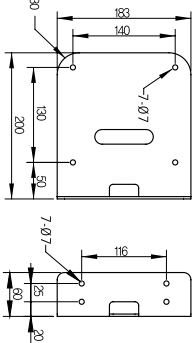

## Mounting Pole ①

Part	Part #	Description
	<b>MAP-0022*</b>	Ø20mm, 0.87 in (22 mm) pole
	<b>MAP-0060</b>	Ø20mm, 2.36 in (60 mm) pole
	<b>MAP-0240</b>	Ø20mm, 9.45 in (240 mm) pole
	<b>MAP-0750</b>	Ø20mm, 29.53 in (750 mm) pole
	<b>MAP-1000</b>	Ø20mm, 39.37 in (1,000 mm) pole
	<b>MAP-225-22</b>	Ø22mm, 8.86 in (225 mm) pole 1/2 NPT Thread top

## Threaded Poles ④

Part	Part #	Description
④	<b>MAP-M043</b>	Ø20mm, 1.69 in (43 mm) threaded pole with 2 nuts
	<b>MAP-M240</b>	Ø20mm, 9.45 in (240 mm) threaded pole with 2 nuts
	<b>MAP-M750</b>	Ø20mm, 29.53 in (750 mm) threaded pole with 2 nuts
	<b>MAP-M1000</b>	Ø20mm, 39.37 in (1,000 mm) threaded pole with 2 nuts
	<b>MAP-M240-22D</b>	Ø22mm, 9.45 in (240 mm), 1/2 NPT thread top & 2 x M20 Nuts bottom

## Wall Mounting Brackets ⑥

**MAP-DS30**

**MAP-DS40**

**MAM-DS26**

**MAM-DS27**

**MAM-DS28**

**MAM-DS29**

**MAM-DS33**

**MAM-DS37**

**MAM-DS38**

Part	Part #	Description
	<b>MAP-DS30-BLK</b>	Plastic Wall Mounting Bracket, Black
	<b>MAP-DS30-BGE</b>	Plastic Wall Mounting Bracket, Beige
	<b>MAP-DS40-BLK</b>	Plastic Wall Mounting Bracket, Black (Pole required)
	<b>MAP-DS40-BGE</b>	Plastic Wall Mounting Bracket, Beige (Pole required)
⑥	<b>MAM-DS26</b>	Metal Wall Mounting Bracket
	<b>MAM-DS27</b>	Metal Wall Mounting Bracket
	<b>MAM-DS28</b>	Metal Wall Mounting Bracket
	<b>MAM-DS29</b>	Metal Wall Mounting Bracket
	<b>MAM-DS33</b>	Metal Wall Mounting Bracket
	<b>MAM-DS37</b>	Metal Wall Mounting Bracket
	<b>MAM-DS38</b>	Metal Wall Mounting Bracket