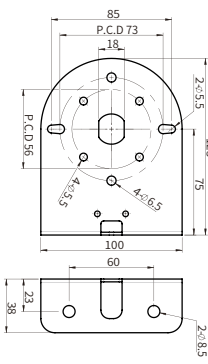

## Mounting Pole ①

Part	Part #	Description
	<b>MAP-0022*</b>	Ø20mm, 0.87 in (22 mm) pole
	<b>MAP-0060</b>	Ø20mm, 2.36 in (60 mm) pole
	<b>MAP-0240</b>	Ø20mm, 9.45 in (240 mm) pole
	<b>MAP-0750</b>	Ø20mm, 29.53 in (750 mm) pole
	<b>MAP-1000</b>	Ø20mm, 39.37 in (1,000 mm) pole
	<b>MAP-225-22</b>	Ø22mm, 8.86 in (225 mm) pole 1/2 NPT Thread top

## Threaded Poles ④

Part	Part #	Description
④	<b>MAP-M043</b>	Ø20mm, 1.69 in (43 mm) threaded pole with 2 nuts
	<b>MAP-M240</b>	Ø20mm, 9.45 in (240 mm) threaded pole with 2 nuts
	<b>MAP-M750</b>	Ø20mm, 29.53 in (750 mm) threaded pole with 2 nuts
	<b>MAP-M1000</b>	Ø20mm, 39.37 in (1,000 mm) threaded pole with 2 nuts
	<b>MAP-M240-22D</b>	Ø22mm, 9.45 in (240 mm), 1/2 NPT thread top & 2 x M20 Nuts bottom

## Wall Mounting Brackets ⑥

**MAP-DS30**

**MAP-DS40**

**MAM-DS26**

**MAM-DS27**

**MAM-DS28**

**MAM-DS29**

**MAM-DS33**

**MAM-DS37**

**MAM-DS38**

Part	Part #	Description
	<b>MAP-DS30-BLK</b>	Plastic Wall Mounting Bracket, Black
	<b>MAP-DS30-BGE</b>	Plastic Wall Mounting Bracket, Beige
	<b>MAP-DS40-BLK</b>	Plastic Wall Mounting Bracket, Black (Pole required)
	<b>MAP-DS40-BGE</b>	Plastic Wall Mounting Bracket, Beige (Pole required)
⑥	<b>MAM-DS26</b>	Metal Wall Mounting Bracket
	<b>MAM-DS27</b>	Metal Wall Mounting Bracket
	<b>MAM-DS28</b>	Metal Wall Mounting Bracket
	<b>MAM-DS29</b>	Metal Wall Mounting Bracket
	<b>MAM-DS33</b>	Metal Wall Mounting Bracket
	<b>MAM-DS37</b>	Metal Wall Mounting Bracket
	<b>MAM-DS38</b>	Metal Wall Mounting Bracket