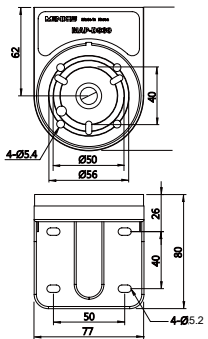

Wall Mounting Brackets ⑥

MAP-DS30

MAP-DS40