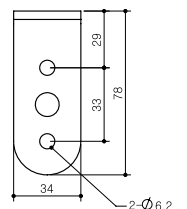

⑤ L-angle Bracket

MAM-DS25