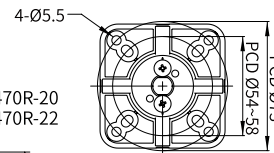

## Mounting Pole ①

Part	Part #	Description
	<b>MAP-0022*</b>	Ø20mm, 0.87 in (22 mm) pole
	<b>MAP-0060</b>	Ø20mm, 2.36 in (60 mm) pole
	<b>MAP-0240</b>	Ø20mm, 9.45 in (240 mm) pole
	<b>MAP-0750</b>	Ø20mm, 29.53 in (750 mm) pole
	<b>MAP-1000</b>	Ø20mm, 39.37 in (1,000 mm) pole
	<b>MAP-225-22</b>	Ø22mm, 8.86 in (225 mm) pole 1/2 NPT Thread top

## Plastic Mounting Bases ②

**MAM-B070C**

**MAM-B070D**

**MAM-470R-20**  
**MAM-470R-22**

90° Angle Mounting with Pole & Base

**MAM-B090C**

Part	Part #	Description
②	<b>MAM-B070C</b>	Ø70mm Plastic Base
	<b>MAM-B070D</b>	Ø70mm Plastic Base with Water-Proof Rubber Gasket
	<b>MAM-B070R</b>	Ø70mm Plastic Base with 180° rotating pole holder
	<b>MAM-B090C</b>	Ø90mm Plastic Base

## Threaded Poles ④

Part	Part #	Description
④	<b>MAP-M043</b>	Ø20mm, 1.69 in (43 mm) threaded pole with 2 nuts
	<b>MAP-M240</b>	Ø20mm, 9.45 in (240 mm) threaded pole with 2 nuts
	<b>MAP-M750</b>	Ø20mm, 29.53 in (750 mm) threaded pole with 2 nuts
	<b>MAP-M1000</b>	Ø20mm, 39.37 in (1,000 mm) threaded pole with 2 nuts
	<b>MAP-M240-22D</b>	Ø22mm, 9.45 in (240 mm), 1/2 NPT thread top & 2 x M20 Nuts bottom