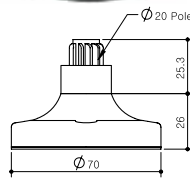

## Mounting Pole ①

Part	Part #	Description
	<b>MAP-0022*</b>	Ø20mm, 0.87 in (22 mm) pole
	<b>MAP-0060</b>	Ø20mm, 2.36 in (60 mm) pole
	<b>MAP-0240</b>	Ø20mm, 9.45 in (240 mm) pole
	<b>MAP-0750</b>	Ø20mm, 29.53 in (750 mm) pole
	<b>MAP-1000</b>	Ø20mm, 39.37 in (1,000 mm) pole
	<b>MAP-225-22</b>	Ø22mm, 8.86 in (225 mm) pole 1/2 NPT Thread top

## ③ Aluminum Mounting Bases

**MAM-DS42R-20C**  
**MAM-DS42R-22C**

**MAM-DS32**

**MAM-DS32C**

## Plastic Mounting Bases ②

**MAM-B070C**

**MAM-B070D**

**MAM-470R-20**  
**MAM-470R-22**

90° Angle Mounting with Pole & Base

**MAM-B090C**

Part	Part #	Description
②	<b>MAM-B070C</b>	Ø70mm Plastic Base
	<b>MAM-B070D</b>	Ø70mm Plastic Base with Water-Proof Rubber Gasket
	<b>MAM-B070R</b>	Ø70mm Plastic Base with 180° rotating pole holder
	<b>MAM-B090C</b>	Ø90mm Plastic Base

## Threaded Poles ④

Part	Part #	Description
④	<b>MAP-M043</b>	Ø20mm, 1.69 in (43 mm) threaded pole with 2 nuts
	<b>MAP-M240</b>	Ø20mm, 9.45 in (240 mm) threaded pole with 2 nuts
	<b>MAP-M750</b>	Ø20mm, 29.53 in (750 mm) threaded pole with 2 nuts
	<b>MAP-M1000</b>	Ø20mm, 39.37 in (1,000 mm) threaded pole with 2 nuts
	<b>MAP-M240-22D</b>	Ø22mm, 9.45 in (240 mm), 1/2 NPT thread top & 2 x M20 Nuts bottom