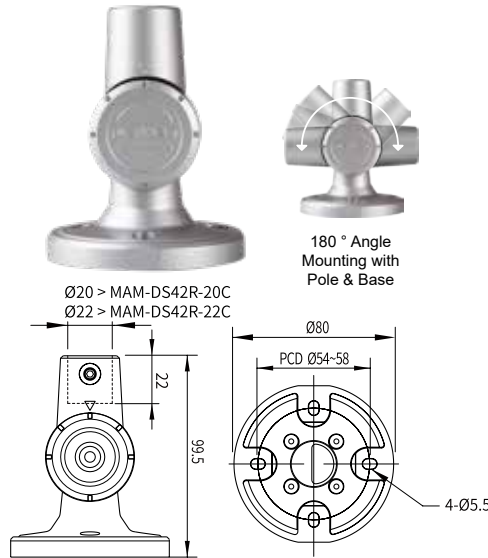

Mounting Pole ①

Part	Part #	Description
	MAP-0022*	Ø20mm, 0.87 in (22 mm) pole
	MAP-0060	Ø20mm, 2.36 in (60 mm) pole
	MAP-0240	Ø20mm, 9.45 in (240 mm) pole
	MAP-0750	Ø20mm, 29.53 in (750 mm) pole
	MAP-1000	Ø20mm, 39.37 in (1,000 mm) pole
	MAP-225-22	Ø22mm, 8.86 in (225 mm) pole 1/2 NPT Thread top

①

* MAP-0022 CANNOT be used with PTE & PTM Series.

③ Aluminum Mounting Bases

MAM-DS42R-20C
MAM-DS42R-22C

MAM-DS32

MAM-DS32C

Plastic Mounting Bases ②

MAM-B070C

MAM-B070D

MAM-470R-20
MAM-470R-22

90° Angle Mounting with Pole & Base

MAM-B090C

Part	Part #	Description
②	MAM-B070C	Ø70mm Plastic Base
	MAM-B070D	Ø70mm Plastic Base with Water-Proof Rubber Gasket
	MAM-B070R	Ø70mm Plastic Base with 180° rotating pole holder
	MAM-B090C	Ø90mm Plastic Base