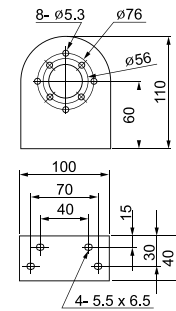

## Mounting Pole ①

Part	Part #	Description
	<b>MAP-0022*</b>	Ø20mm, 0.87 in (22 mm) pole
	<b>MAP-0060</b>	Ø20mm, 2.36 in (60 mm) pole
	<b>MAP-0240</b>	Ø20mm, 9.45 in (240 mm) pole
	<b>MAP-0750</b>	Ø20mm, 29.53 in (750 mm) pole
	<b>MAP-1000</b>	Ø20mm, 39.37 in (1,000 mm) pole
	<b>MAP-225-22</b>	Ø22mm, 8.86 in (225 mm) pole 1/2 NPT Thread top

## Threaded Poles ④

Part	Part #	Description
④	<b>MAP-M043</b>	Ø20mm, 1.69 in (43 mm) threaded pole with 2 nuts
	<b>MAP-M240</b>	Ø20mm, 9.45 in (240 mm) threaded pole with 2 nuts
	<b>MAP-M750</b>	Ø20mm, 29.53 in (750 mm) threaded pole with 2 nuts
	<b>MAP-M1000</b>	Ø20mm, 39.37 in (1,000 mm) threaded pole with 2 nuts
	<b>MAP-M240-22D</b>	Ø22mm, 9.45 in (240 mm), 1/2 NPT thread top & 2 x M20 Nuts bottom

## Wall Mounting Brackets ⑥

**MAP-DS30**

**MAP-DS40**

**MAM-DS26**

**MAM-DS27**

**MAM-DS28**

**MAM-DS29**

**MAM-DS33**