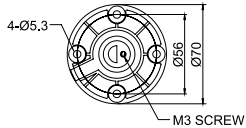

Plastic Mounting Bases ②

MAM-B070C