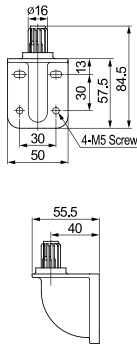

Pole Adaptor

Conduit Direct Mount Option

Pole Mounting Adaptor

Pole Extension Adaptor

1/2" NPT
Mounting Adaptor

MAP-N033

Semi-assembled Pole Mounting Base

SAM-T115

SAM-T135

Wall Mounting Brackets ⑥

MAP-DS30

MAP-DS40

MAM-DS26

MAM-DS27

MAM-DS28

MAM-DS29

MAM-DS33

MAM-DS37

MAM-DS38

Part	Part #	Description
	MAP-DS30-BLK	Plastic Wall Mounting Bracket, Black
	MAP-DS30-BGE	Plastic Wall Mounting Bracket, Beige
	MAP-DS40-BLK	Plastic Wall Mounting Bracket, Black (Pole required)
	MAP-DS40-BGE	Plastic Wall Mounting Bracket, Beige (Pole required)
⑥	MAM-DS26	Metal Wall Mounting Bracket
	MAM-DS27	Metal Wall Mounting Bracket
	MAM-DS28	Metal Wall Mounting Bracket
	MAM-DS29	Metal Wall Mounting Bracket
	MAM-DS33	Metal Wall Mounting Bracket
	MAM-DS37	Metal Wall Mounting Bracket
	MAM-DS38	Metal Wall Mounting Bracket