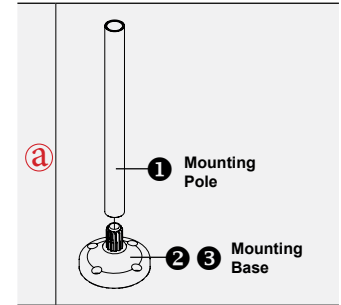

# Mounting Options

Series		Pole with Base Mounting <sup>a</sup>		Pole + Wall Mounting		Direct Wall Mounting (without Pole)	
		Pole	Mounting Base	Pole	Wall Mount Bracket		
Stack Lights	PTE/PTM *	MAP-0022 MAP-0060 MAP-0240 MAP-0750 MAP-1000	MAM-B070C MAM-B070D MAM-B070R MAM-DS32 MAM-470R-20 MAM-DS42R-20C	MAP-0022 MAP-0060 MAP-0240 MAP-0750 MAP-1000	MAP-DS40	Direct Mounting Type: MAM-DS25 <sup>e</sup>	
	PME						
	MT4B/5B/5C						
	MT8B/8C **					MAP-M043 MAP-M240 MAP-M750 MAP-M1000	MAM-DS25
	PY7	MAP-225-22 (ø22mm)	MAM-DS32C MAM-470R-22 MAM-DS42R-22C	MAP-M240-22D (ø22mm)	MAM-DS25	M Type: MAM-DS25 <sup>e</sup> G Type: MAM-DS38 <sup>d</sup>	
	PLD	N/A				MAM-DS25 <sup>e</sup>	
	MSG5	Stud Mounting Type				MAM-DS33 <sup>d</sup>	
Beacon Lights	MS66	MAP-0022 MAP-0060 MAP-0240 MAP-0750 MAP-1000	MAM-B070C MAM-B070D MAM-B070R MAM-DS32 MAM-470R-20 MAM-DS42R-20C	MAP-0022 MAP-0060 MAP-0240 MAP-0750 MAP-1000	MAP-DS40	M Type: MAM-DS25 <sup>e</sup> G Type: MAP-DS30 <sup>d</sup> MAM-DS28	
	ASG ***						
	MS86 ***						
	MS70	MAP-225-22 (ø22mm)	MAM-DS32C MAM-470R-22 MAM-DS42R-22C	MAP-M240-22D (ø22mm)	MAM-DS25	M Type: MAM-DS25 <sup>e</sup> G Type: MAM-DS38 <sup>d</sup>	
	MS115	SAM-T115 (ø25mm Pole)		SAM-T115	MAM-DS38	MAM-DS29 <sup>d</sup>	
	MS135	SAM-T135 (ø25mm Pole)		SAM-T135		MAM-DS37 <sup>d</sup>	
	ML	Stud Mounting Type				MAP-DS30 <sup>d</sup> MAM-DS26	
	MS56					MAM-DS25 <sup>e</sup>	
	AVG					MAM-DS27 <sup>d</sup>	

## Mounting Pole ①

Part	Part #	Description
	<b>MAP-0022*</b>	Ø20mm, 0.87 in (22 mm) pole
	<b>MAP-0060</b>	Ø20mm, 2.36 in (60 mm) pole
	<b>MAP-0240</b>	Ø20mm, 9.45 in (240 mm) pole
	<b>MAP-0750</b>	Ø20mm, 29.53 in (750 mm) pole
	<b>MAP-1000</b>	Ø20mm, 39.37 in (1,000 mm) pole
	<b>MAP-225-22</b>	Ø22mm, 8.86 in (225 mm) pole 1/2 NPT Thread top