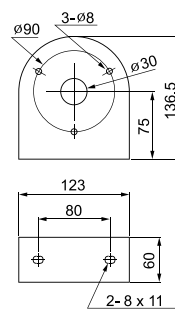

## Mounting Pole ①

Part	Part #	Description
	<b>MAP-0022*</b>	Ø20mm, 0.87 in (22 mm) pole
	<b>MAP-0060</b>	Ø20mm, 2.36 in (60 mm) pole
	<b>MAP-0240</b>	Ø20mm, 9.45 in (240 mm) pole
	<b>MAP-0750</b>	Ø20mm, 29.53 in (750 mm) pole
	<b>MAP-1000</b>	Ø20mm, 39.37 in (1,000 mm) pole
	<b>MAP-225-22</b>	Ø22mm, 8.86 in (225 mm) pole 1/2 NPT Thread top

## Threaded Poles ④

Part	Part #	Description
④	<b>MAP-M043</b>	Ø20mm, 1.69 in (43 mm) threaded pole with 2 nuts
	<b>MAP-M240</b>	Ø20mm, 9.45 in (240 mm) threaded pole with 2 nuts
	<b>MAP-M750</b>	Ø20mm, 29.53 in (750 mm) threaded pole with 2 nuts
	<b>MAP-M1000</b>	Ø20mm, 39.37 in (1,000 mm) threaded pole with 2 nuts
	<b>MAP-M240-22D</b>	Ø22mm, 9.45 in (240 mm), 1/2 NPT thread top & 2 x M20 Nuts bottom

## Wall Mounting Brackets ⑥

**MAP-DS30**

**MAP-DS40**

**MAM-DS26**

**MAM-DS27**

**MAM-DS28**

**MAM-DS29**

**MAM-DS33**