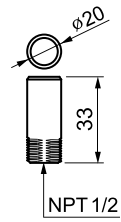

## Mounting Pole ①

Part	Part #	Description
	<b>MAP-0022*</b>	Ø20mm, 0.87 in (22 mm) pole
	<b>MAP-0060</b>	Ø20mm, 2.36 in (60 mm) pole
	<b>MAP-0240</b>	Ø20mm, 9.45 in (240 mm) pole
	<b>MAP-0750</b>	Ø20mm, 29.53 in (750 mm) pole
	<b>MAP-1000</b>	Ø20mm, 39.37 in (1,000 mm) pole
	<b>MAP-225-22</b>	Ø22mm, 8.86 in (225 mm) pole 1/2 NPT Thread top

### Pole Mounting Adaptor

### Pole Extension Adaptor

1/2" NPT  
Mounting Adaptor

**MAP-N033**