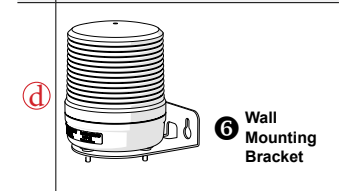

# Mounting Options

Series		Pole with Base Mounting <sup>a</sup>		Pole + Wall Mounting		Direct Wall Mounting (without Pole)	
		Pole	Mounting Base	Pole	Wall Mount Bracket		
Stack Lights	PTE/PTM *	MAP-0022 MAP-0060 MAP-0240 MAP-0750 MAP-1000	MAM-B070C MAM-B070D MAM-B070R MAM-DS32 MAM-470R-20 MAM-DS42R-20C	MAP-0022 MAP-0060 MAP-0240 MAP-0750 MAP-1000	MAP-DS40	Direct Mounting Type: MAM-DS25 <sup>e</sup>	
	PME						
	MT4B/5B/5C						
	MT8B/8C **					MAP-M043 MAP-M240 MAP-M750 MAP-M1000	MAM-DS25
	PY7	MAP-225-22 (ø22mm)	MAM-DS32C MAM-470R-22 MAM-DS42R-22C	MAP-M240-22D (ø22mm)	MAM-DS25	M Type: MAM-DS25 <sup>e</sup> G Type: MAM-DS38 <sup>d</sup>	
	PLD	N/A				MAM-DS25 <sup>e</sup>	
	MSG5	Stud Mounting Type				MAM-DS33 <sup>d</sup>	
Beacon Lights	MS66	MAP-0022 MAP-0060 MAP-0240 MAP-0750 MAP-1000	MAM-B070C MAM-B070D MAM-B070R MAM-DS32 MAM-470R-20 MAM-DS42R-20C	MAP-0022 MAP-0060 MAP-0240 MAP-0750 MAP-1000	MAP-DS40	M Type: MAM-DS25 <sup>e</sup> G Type: MAP-DS30 <sup>d</sup> MAM-DS28	
	ASG ***						
	MS86 ***						
	MS70	MAP-225-22 (ø22mm)	MAM-DS32C MAM-470R-22 MAM-DS42R-22C	MAP-M240-22D (ø22mm)	MAM-DS25	M Type: MAM-DS25 <sup>e</sup> G Type: MAM-DS38 <sup>d</sup>	
	MS115	SAM-T115 (ø25mm Pole)		SAM-T115	MAM-DS38	MAM-DS29 <sup>d</sup>	
	MS135	SAM-T135 (ø25mm Pole)		SAM-T135		MAM-DS37 <sup>d</sup>	
	ML	Stud Mounting Type				MAP-DS30 <sup>d</sup> MAM-DS26	
	MS56					MAM-DS25 <sup>e</sup>	
	AVG					MAM-DS27 <sup>d</sup>	