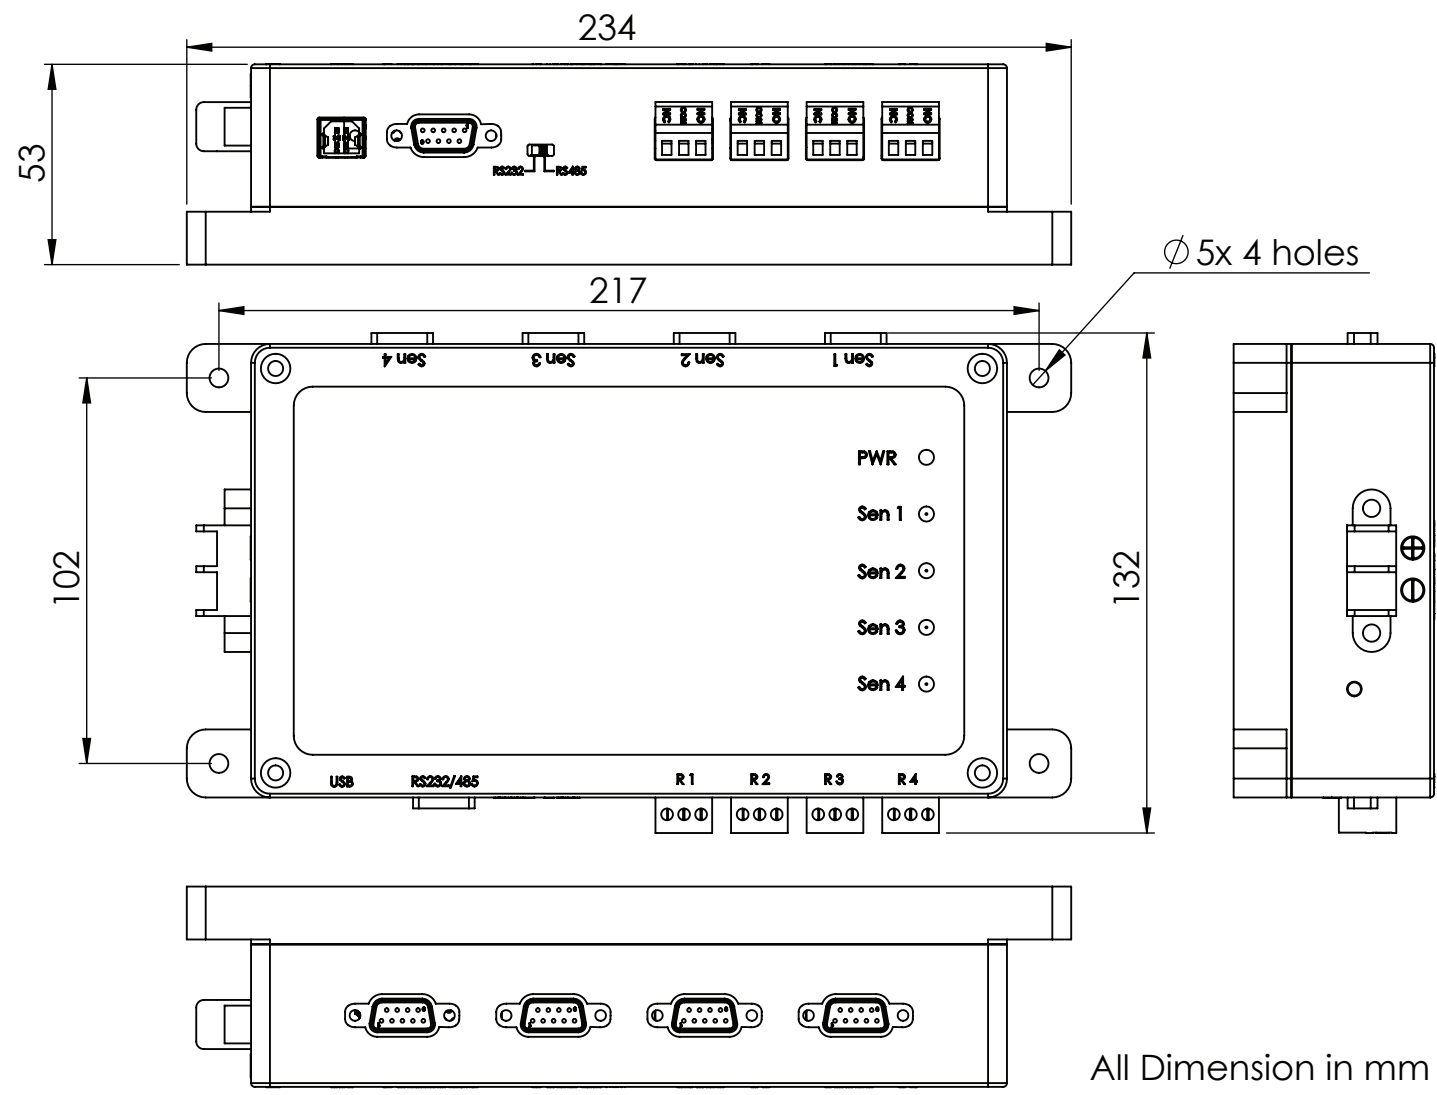

DWL-5000 Series Control Box

All Dimension in mm