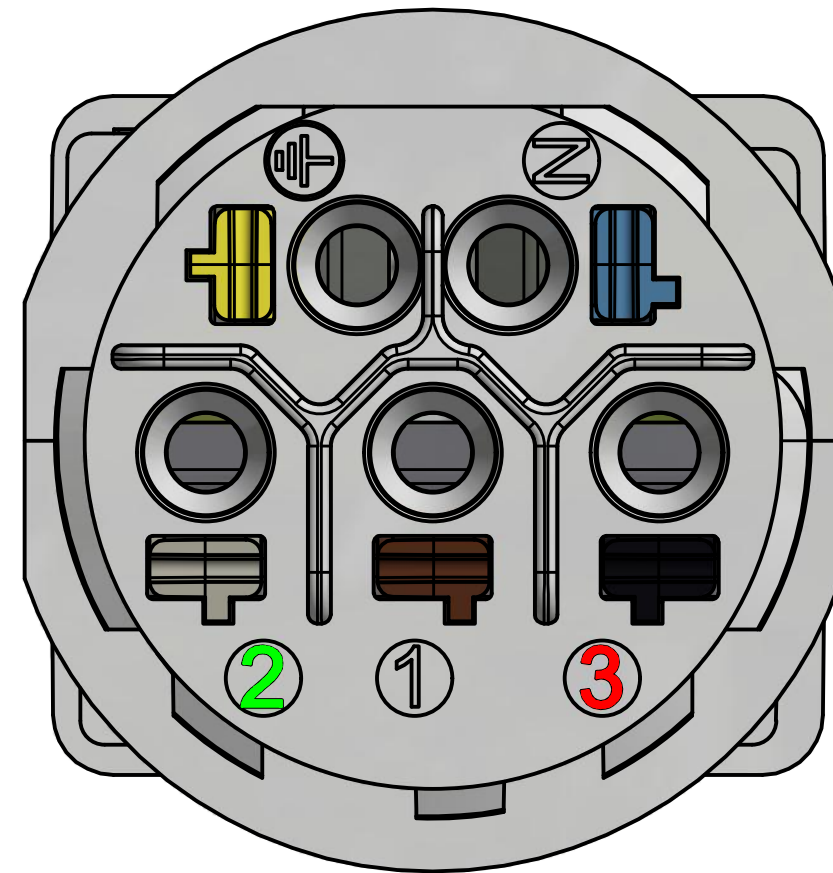

Insulating body OLD

Scale: 4:1	Date	Name	Material:	Finish:	
Dimensions w/o tolerances according to DIN:	Drawn: 28.06.2022	Gressler	Title: LCS 75/5 Comparison New vs. Old	Replaces:	
	Checked:				Old Index:
Machine-No.:	ADELS contact		Drawing-No.: K3-311-00-00	A3	
			Part-No.: