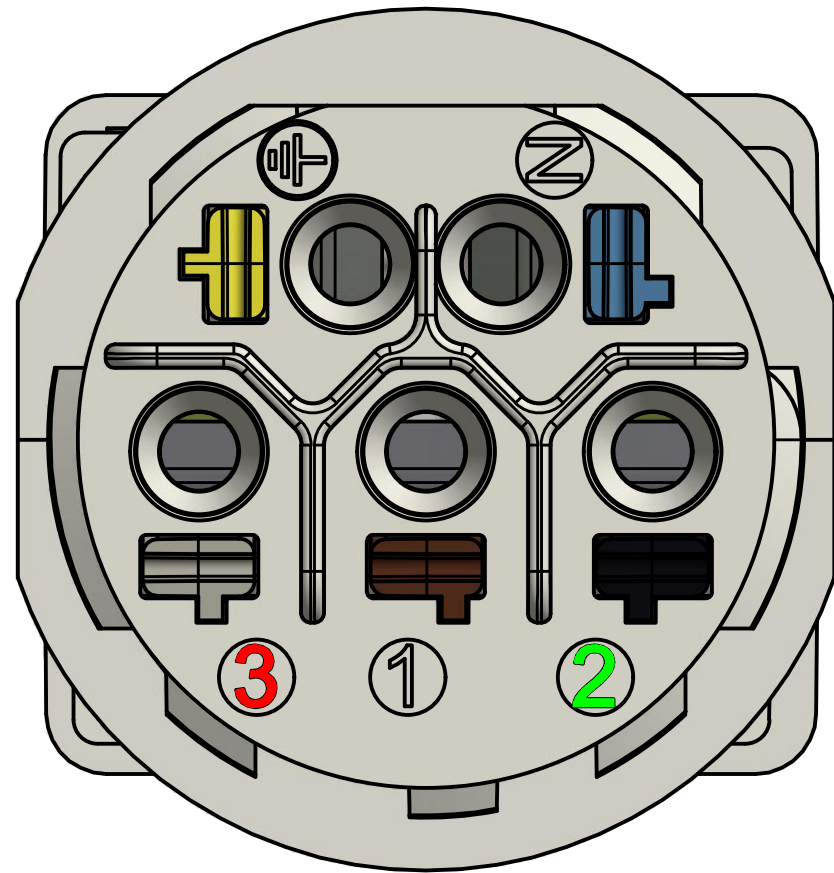

Insulating body NEW