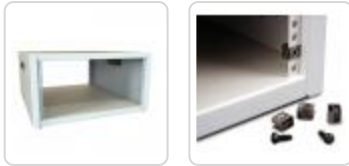

Quality Products. Service Excellence.

Studio Rack Cabinet *RCBS Series*

600 lbs (272 kg) Weight Capacity

The RCBS has been the industry standard for desktop studio and test/measurement applications for over four decades. Fixed-depth rack rails recessed 0.375" at the front and rear are included in the fully welded frame.

Features

- Constructed in 16-gauge welded steel.
- The fixed-depth mounting rails have EIA-spaced classic round holes for clip-nut use.
- Includes four (4) PVC non-marking feet, two (2) lifting handles, a starter pack **CLPKIT1032-10** of (10) 10-32 screws, and clip nuts.
- Finished in textured RAL9005 black or RAL 7035 light gray powder coat.
 - Complies with the Greenguard guidelines for indoor air quality.
- 600 lbs (272 kg) **static load rating**.
- TAA-compliant for GSA Schedule purchases.
- RoHS Compliant.
- Manufactured in North America within an ISO 9001:2015 certified facility.

Accessories

- Rack Shelves
- Rack Panels
- Ground Stud Kit
- PDUs and Outlet Strips
- 10-32 Mounting Screw and Clip Nut Combo-Pack

Part No. Black	Part No. RAL 7035 Light Gray	Overall Dimensions			Rack Units	Usable Mounting Dimensions		Similar Size Part No.
		Height	Width	Depth		Height	Depth	
RCBS1900313BK1	RCBS1900313LG1	5.50	21.00	13.00	2U	3.50	12.38	
RCBS1900513BK1	RCBS1900513LG1	7.25	21.00	13.00	3U	5.25	12.38	
RCBS1900713BK1	RCBS1900713LG1	9.00	21.00	13.00	4U	7.00	12.38	
RCBS1900813BK1	RCBS1900813LG1	10.75	21.00	13.00	5U	8.75	12.38	
RCBS1901013BK1	RCBS1901013LG1	12.50	21.00	13.00	6U	10.50	12.38	
RCBS1901213BK1	RCBS1901213LG1	14.25	21.00	13.00	7U	12.25	12.38	
RCBS1901413BK1	RCBS1901413LG1	16.00	21.00	13.00	8U	14.00	12.38	
RCBS1900317BK1	RCBS1900317LG1	5.50	21.00	17.50	2U	3.50	16.88	
RCBS1900517BK1	RCBS1900517LG1	7.25	21.00	17.50	3U	5.25	16.88	SDC243U17BK