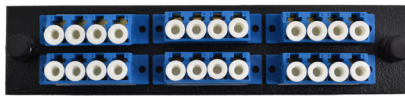

F1-LC24BLKSUL