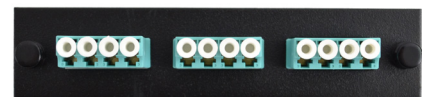

F1-LC24AQBLKUL

F1-LC6DSUL

F1-LCDBKMUL

F1-SC6DBKAPCSUL

F1-LC24DBKSPCSUL

F1-LC3QBKAQMUL

F1-LCDBKAQUL

F1-SC3DBKAPCSUL

## FEATURES

- LGX Compatible
- Easy snap-in mounting in FIS Rack and Wallmount enclosures
- Singlemode UPC & APC adapters utilize a ceramic alignment sleeve
- Multimode adapters utilize a phosphour bronze alignment sleeve
- Available in black or off-white powder coat

## AVAILABLE STYLES

- Blank
- SC - 6 & 8 pack, SM, UPC, APC, MM, 1/10Gig (Aqua)
- SC Duplex - 6 pack, SM, UPC, APC, MM, 1/10Gig (Aqua)
- LC Duplex - 3, 6 pack, SM, UPC, APC, MM, 1/10Gig (Aqua)
- LC Quad - 6 pack, SM, UPC, APC, MM, 1/10Gig (Aqua)
- ST - 6, 8, 12 pack, SM & MM
- FC - 6 pack, SM, MM
- Others available on request

## SPECIFICATIONS

<b>Face Plate *LGX Compatible</b>	5.1"W x 1.13"H
<b>Mounting Pins</b>	4.64" on-center
<b>Material</b>	16 Gauge Cold Rolled Steel .059" thick
<b>Finish</b>	Black or Off White Powder Coat