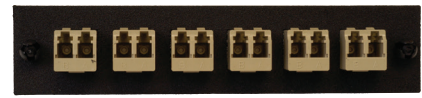

F1-LC24AQBLKUL

F1-LC6DSUL

F1-LCDBKMUL

F1-SC6DBKAPCSUL

F1-LC24DBKSPCSUL

F1-LC3QBKAQMUL

F1-LCDBKAQUL

F1-SC3DBKAPCSUL

F1-SC6DAQBKUL

F1-SC6SUL

F1-LC24BLKSUL

F1-ST6LMUL

F1-LC3DBKSUL

F1-ST12UBKUL

F1-ST6BKMUL

## FEATURES

- LGX Compatible
- Easy snap-in mounting in FIS Rack and Wallmount enclosures
- Singlemode UPC & APC adapters utilize a ceramic alignment sleeve
- Multimode adapters utilize a phosphour bronze alignment sleeve
- Available in black or off-white powder coat

## AVAILABLE STYLES

- Blank
- SC - 6 & 8 pack, SM, UPC, APC, MM, 1/10Gig (Aqua)
- SC Duplex - 6 pack, SM, UPC, APC, MM, 1/10Gig (Aqua)
- LC Duplex - 3, 6 pack, SM, UPC, APC, MM, 1/10Gig (Aqua)
- LC Quad - 6 pack, SM, UPC, APC, MM, 1/10Gig (Aqua)
- ST - 6, 8, 12 pack, SM & MM
- FC - 6 pack, SM, MM
- Others available on request