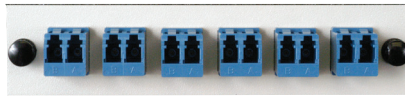

F1-LC24AQBLKUL

F1-LC6DSUL

F1-LCDBKMUL

F1-SC6DBKAPCSUL

F1-LC24DBKSPCSUL

F1-LC3QBKAQMUL

F1-LCDBKAQUL

F1-SC3DBKAPCSUL

## FEATURES

- LGX Compatible
- Easy snap-in mounting in FIS Rack and Wallmount enclosures
- Singlemode UPC & APC adapters utilize a ceramic alignment sleeve
- Multimode adapters utilize a phosphour bronze alignment sleeve
- Available in black or off-white powder coat

## AVAILABLE STYLES

- Blank
- SC - 6 & 8 pack, SM, UPC, APC, MM, 1/10Gig (Aqua)
- SC Duplex - 6 pack, SM, UPC, APC, MM, 1/10Gig (Aqua)
- LC Duplex - 3, 6 pack, SM, UPC, APC, MM, 1/10Gig (Aqua)
- LC Quad - 6 pack, SM, UPC, APC, MM, 1/10Gig (Aqua)
- ST - 6, 8, 12 pack, SM & MM
- FC - 6 pack, SM, MM
- Others available on request

## SPECIFICATIONS

<b>Face Plate *LGX Compatible</b>	5.1"W x 1.13"H
<b>Mounting Pins</b>	4.64" on-center
<b>Material</b>	16 Gauge Cold Rolled Steel .059" thick
<b>Finish</b>	Black or Off White Powder Coat