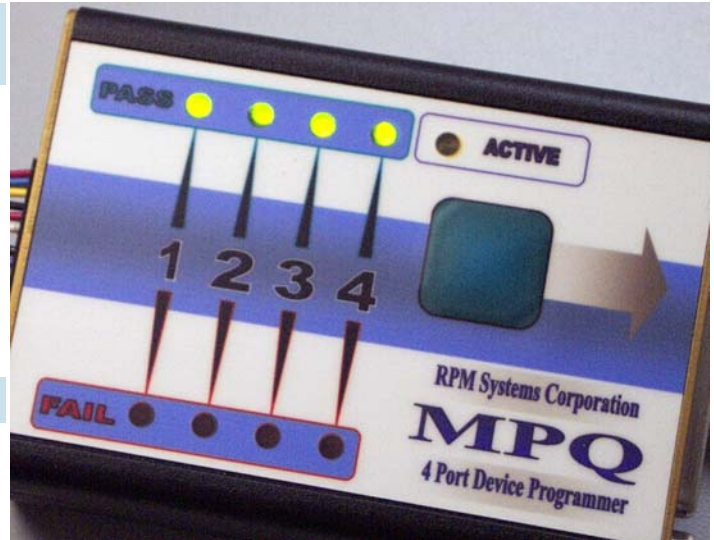

## MPQ-PSoC

**Four Port  
In-System Programmer  
for  
Cypress PSoC/3/4/5/5LP, PSoC GEN4,  
GEN5 and enCoRe II/III/V**

The MPQ-PSoC is a 4-port, in-circuit manufacturing programmer for Cypress Semiconductor PSoC/3/4/5/5LP, PSoC GEN4 and GEN5 and enCoRe II/III/V microcontrollers.

### Fast and Portable

Up to four different target images can be stored in the programmer's internal Flash memory, allowing faster programming times and standalone operation. In addition, our adaptive programming algorithm provides the fastest programming time for each image, while ensuring the image integrity of each device programmed.

### Program Four Devices Simultaneously

Four port programming allows each MPQ to program the same image on up to four separate target devices simultaneously, increasing manufacturing throughput fourfold.

### Stand-alone, ATE-Controlled or PC-Controlled

MPQ-PSoC can be operated stand-alone (just press a button to initiate programming), directly from a host PC using MPManger software, or under the control of your Automated Test Equipment (ATE) system.