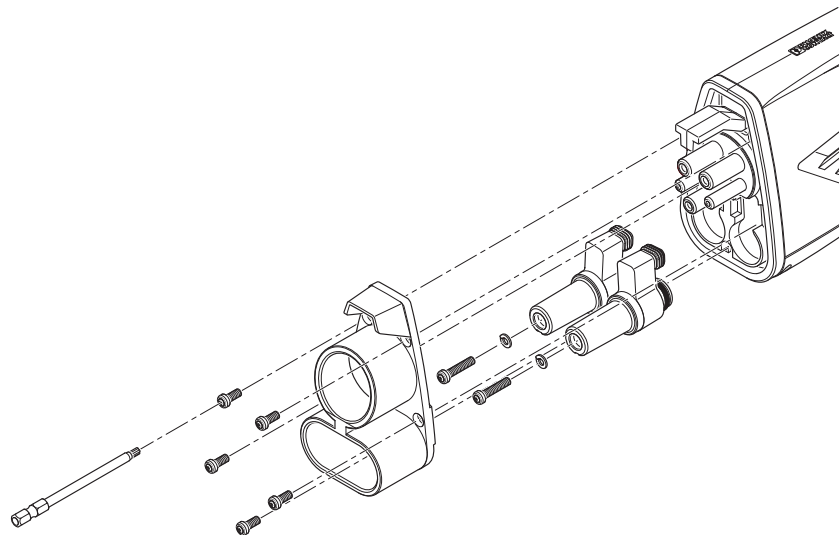

EV-T1CCS-M4X20-CTS - Repair kit

1295744

<https://www.phoenixcontact.com/us/products/1295744>

Drawings

Schematic diagram

Assembly drawing

EV-T1CCS-M4X20-CTS - Repair kit

1295744