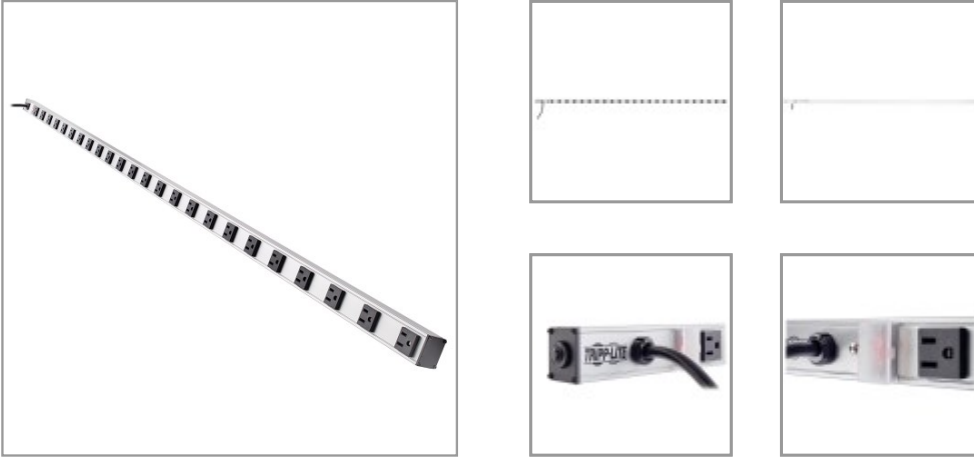

# 24-Outlet Vertical Power Strip, 120V, 15A, 5-15P, 15 ft. (4.57 m) Cord, 72 in.

MODEL NUMBER: PS7224

### Highlights

- 24 outlets
- Convenient and safe covered, on/off switch
- 15-amp circuit breaker
- 15-ft. (4.57 m) cord
- 72" length

### Description

The PS7224 power strip offers 15A 120V multi-outlet AC power distribution in a convenient 72-inch mountable housing. Ideal for horizontal or vertical raceway style power distribution in office, workbench, industrial, networking and telecom applications. Includes 24 NEMA 5-15R output receptacles with 2.8-inch center-to-center spacing, 15-foot (4.6-meter) AC line cord and lighted power switch with locking transparent cover to prevent accidental shutoff. Sturdy all-metal extruded aluminum housing stands up to demanding network, laboratory or factory environments.

### Features

- Sturdy all-metal 72 inch corded strip format with 2.795 inch center-to-center outlet spacing
- Included mounting hardware
- Includes 24 NEMA 5-15R output receptacles
- Lighted power switch with locking transparent cover prevents accidental shutoff
- 15 amp electrical capacity with circuit breaker
- 120VAC, 50/60Hz electrical compatibility