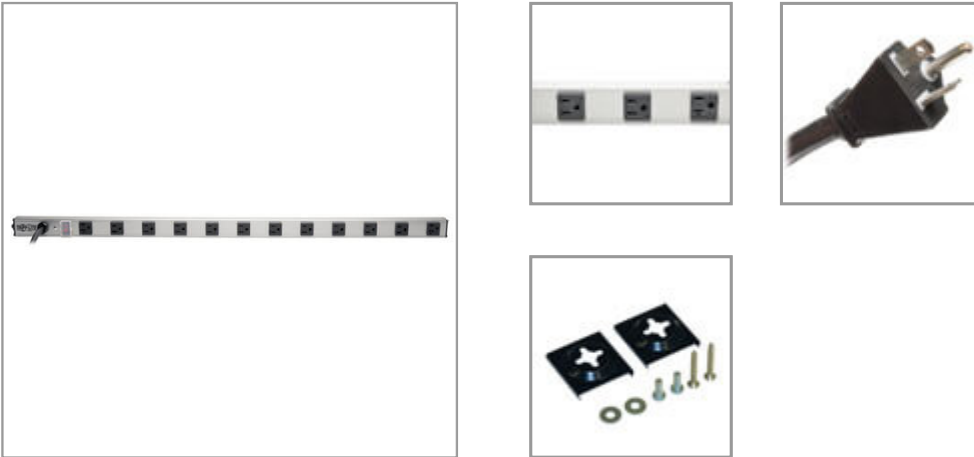

12-Outlet (10-15A & 2-20A) Vertical Power Strip, 120V, 20A, 15 ft. (4.57 m) Cord, 5-20P, 36 in.

MODEL NUMBER: PS361220

Add extra power outlets in rack-mount, workbench, office, retail displays and telecom applications, or any area that needs to power many electrical devices in close proximity to one another from a single AC wall outlet.

Description

Need to power many pieces of equipment in close proximity to one another, but don't have enough outlets to power them all? This PS361220 12-outlet vertical power strip will give you the outlets where you need them, when you need them. The PS361220 contains a 15-foot (4.6-meter) (14/3 SJT) cord, 10 standard NEMA 5-15R outlets and two commercial-use NEMA 5-20R outlets. Each outlet is spaced 2.64 inches apart (center-to-center), wide enough for many types of transformers or AC adapters without blocking adjacent outlets. Encased in a rugged all-metal housing, it comes with mounting clips for either vertical and horizontal mounting, making the PS361220 ideal for a variety of uses in rack-mount, workbench, industrial, office and telecom environments. An illuminated rocker-style power switch with a transparent guard prevents accidental turn-offs, while a 20-amp circuit breaker guards against dangerous circuit overloads. To match the decor of most professional settings, it has an extruded aluminum housing with black receptacles.

Features

Multi-Outlet 120V Power Distribution for Rack-Mount, Raceway and Workbench Applications

- 1800W, 120V, 20A, corded, multi-outlet power strip that safely connects multiple electrical devices to a single AC wall socket
- Saves the time and cost of installing new power outlets in un-powered areas
- Ideal for branch circuit power distribution to telecommunications, computers or internetworking equipment in rack enclosures, workbenches, table tops, work stations, offices, factories, repair shops, hobby shops, test stands and engineering labs