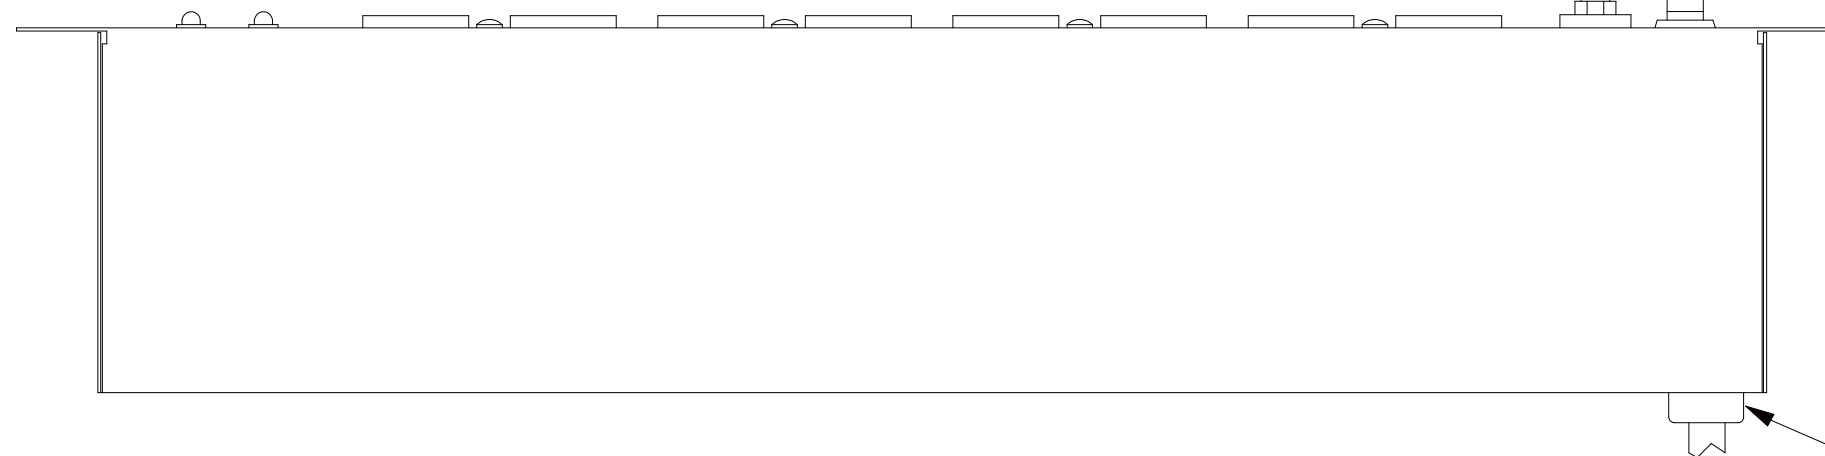

ON / OFF SWITCH (ILLUMINATED)  
15 AMP 125 VOLT, COLOR - BLACK  
BUTTON COLOR - RED TRANSPARENT  
ILLUMINATED IN "ON" POSITION

STRAIN RELIEF CORD SET TYPE  
COLOR - BLACK