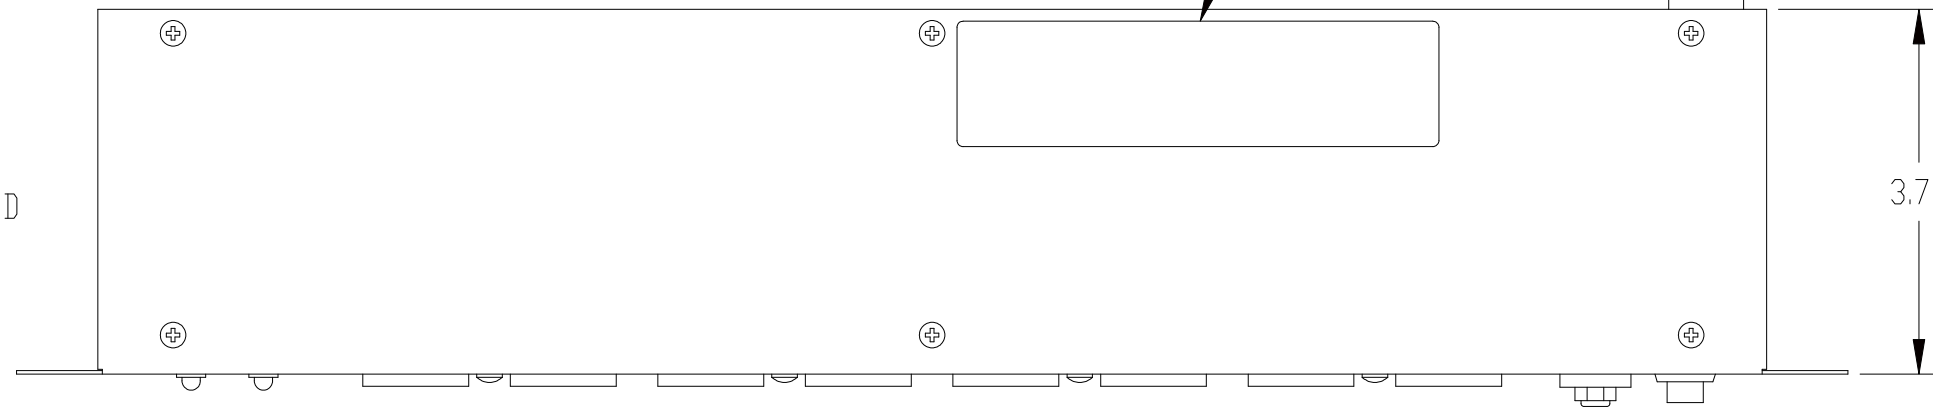

MOLDED ON 3-PRONG PLUG  
15 AMP 125 VOLT

PRODUCT LABEL

14/3 SJT POWER CORD  
15 FOOT LONG  
COLOR - BLACK

0.266 x 0.406 OBLONG

19.00

18.38

CIRCUIT BREAKER THERMAL TYPE  
15 AMP 125 VOLT WITH RESET  
COLOR - BLACK