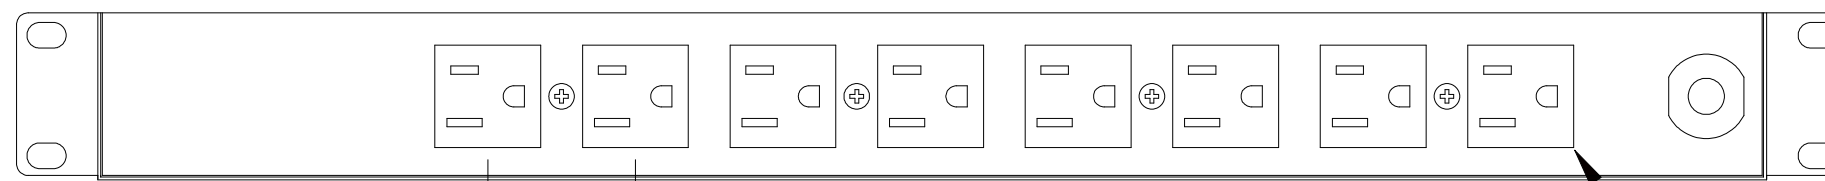

1.53

GROUNDING TYPE RECEPTACLE (8 PLCS.)
15 AMP 125 VOLT
COLOR - BLACK