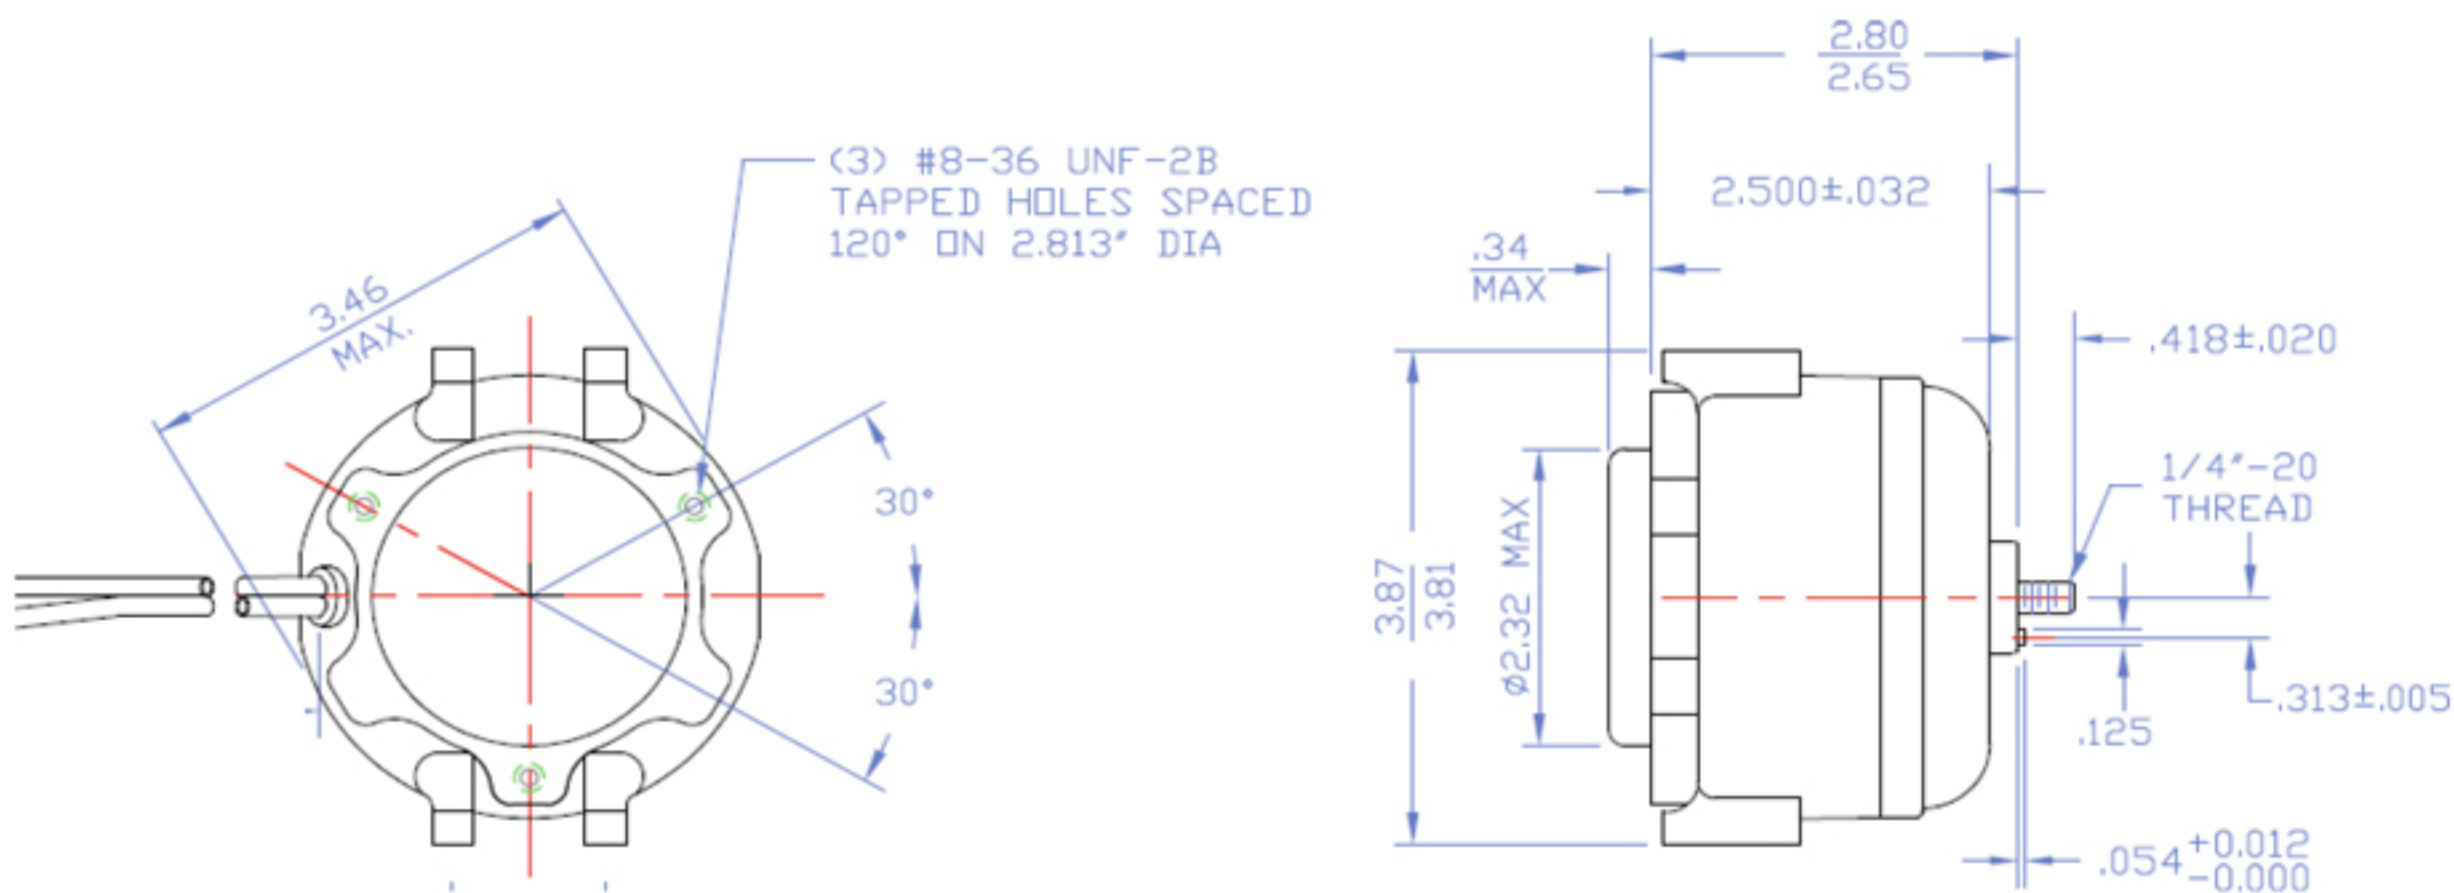

**Electric Motors
& Specialties, Inc.**

SPFB SHADED POLE

SPFBE9 Shaded Pole

General Description

The SPFB line of shaded pole fan motors is the ultimate in long life design. These 4-pole, cast-iron unit bearing fan motors have been the standard of dependability and durability in light commercial refrigeration for many years.

Features

- + Cast iron bearing and thick film lubrication system for long life and dependability
- + Cool running, quiet operation
- + Low temp oil for evaporator duty only
- + Meets UL and Canadian Standards for safety

<u>Model</u>	<u>Output</u>	<u>Speed</u>	<u>Volts</u>	<u>Amps</u>	<u>Frequency</u>	<u>Insulation</u>	<u>Protection</u>	<u>Recognitions</u>
SPFBE91	9-watt	1550	115	0.6	60/50 HZ	Class B	T/P	UL / cUL
SPFBE92	9-watt	1550	230	0.3	60/50 HZ	Class B	T/P	UL / cUL