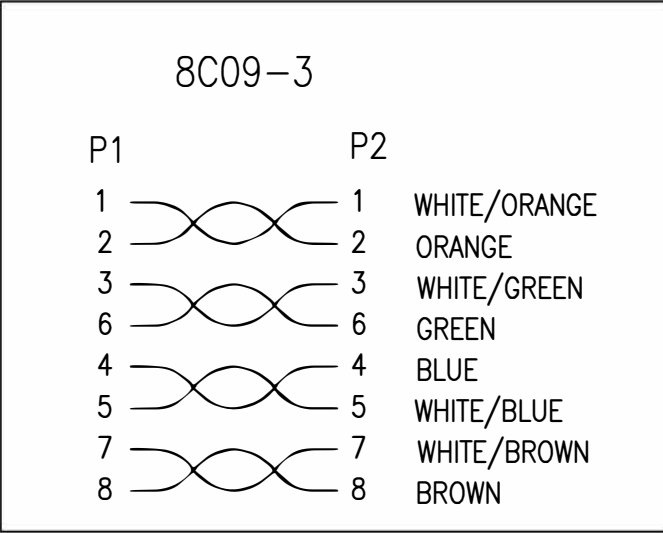

⚠ MARKING:

(UL) E305668 TYPE CM 28AWG 75°C C(UL) E305668
 CM 28AWG 75°C ETL VERIFIED TIA/EIA-568-C.2
 MINI UTP CAT.6 RoHS COMPLIANCE MSL BATCH NO.

P/N → **CS6-01F-BLK**
 Clearfit Slim Cat6 Patch Cable
 COLOR → Snagless, Black
 LENGTH → 1 FT
 Qty 20

*NOTE: All relevant materials are complied with RoHS directive .
 THE LABEL A IS WATERPROOF.

| 3 | 8P8C TRANSPARENT BOOT(OD4.5mm) | A4FK36-0205 | 2 | M205 | |
|----------|---|-------------|--|----------|------|
| 2 | 4 TWISD PAIRS MINI CAT.6 28AWG UTP, OD 3.6mm, JACKET SEE LIST, DRAWING No.EU002804P-643 | H5AJ33-0304 | L+10mm | M304 | |
| 1 | 8P8C MODULAR PLUG, GOLD PLATING 50u" ON CONTACTS, NO:P8-063-11 | A1NC36-0205 | 2 | M205 | |
| No. | DESCRIPTION | | Q'TY | Supplier | |
| APPROVED | | | Cable Length Unless Other Spec. Tolerances: 0 ~200mm ±10mm 201~1000mm ±20mm 1001 ~1500mm ±25mm 1501~2100mm ±30mm 2100mm↑ ±40mm | | |
| CHECKED | | | | | HU |
| DRAWING | | | | | XIAO |
| DATE | 02/JUL/19 | ITEM NO. | UNIT:mm | | |