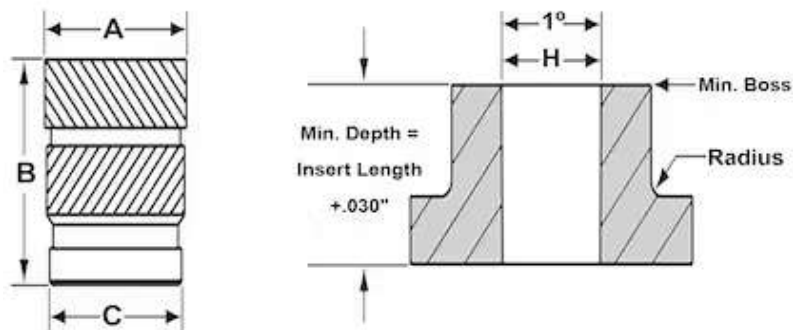

# M50X375C

A	0.28 in
B	0.375 in
Boss Size	0.504 in
Brand	RAF
C	0.249 in
Display Name	M50X375C
Finish	None
Hole Size	0.252 in
Material	Brass
Measurement Units	Standard
Series	C
Thread Size	M5 x 0.8