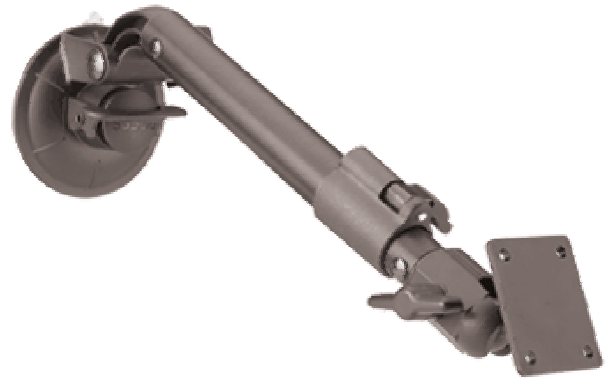

Vises, Work Holding Tools

PanaPress. Mini Arbor Press

Mobile Electronics Mounts

InDash Custom Dash Mounts

iPod-iPhone Holders-Mounts

Smartphone Accessories

Smartphone Screen Protectors

CCTV, Security Camera Mounts

Audio/Video Mounts

Click on any of the above images to find out more about the products pictured.

**Model:  
709B WindowGrip  
Deluxe Telescoping  
Mount**

**OUR LONGEST WINDOW  
MOUNT - PERFECT FOR  
DEEP DASHBOARDS!**

The length on this mount can be adjusted after installation. Specifically designed for extra reach!

- Telescoping arm adjusts from 13.25" (336.6mm) to 18" (457.2mm).
- Arm locks firmly into position and is indexed to prevent rotation
- Aircraft grade aluminum alloy shaft
- Arm has 140° motion; knob locks arm into place
- Full range of motion under the electronics: 210° Tilt, 360° Turn & 360° Rotation
- Recommended for electronics weighing up to 3 lbs. (1.4kg)
- For electronics with AMPS-compatible mounting