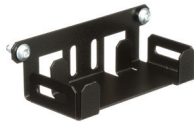

SmartZone™ G5 PDU Miscellaneous Accessories

MA001

MA002

MA005

MA012

MA013

MA014

MA015

MA016

MA017

MA018

MA019

MA020

Part Numbers	Description
MA001	G5 IPDU serial comm cable (RJ45 to DB9).
MA002	G5 IPDU controller – vertical.
MA005	G5 IPDU controller – horizontal.
MA012	G5 PDU mounting bracket kit for dual sided PDU's.
MA013	G5 PDU mounting bracket kit for full length PDU in NetVerse™ Cabinet.
MA014	G5 sensor hub mounting bracket.
MA015	G5 two-piece mag sensor mounting bracket front door.
MA016	G5 two-piece mag sensor mounting bracket rear door.
MA017	G5 PDU yost serial dongle.
MA018	Small diameter G5 PDU mounting buttons and screws (20 pieces).
MA019	PDU universal mounting bracket (set of two brackets).
MA020	PDU off-set eBracket (set of two brackets).
MA021	PDU flat eBracket (set of two brackets).