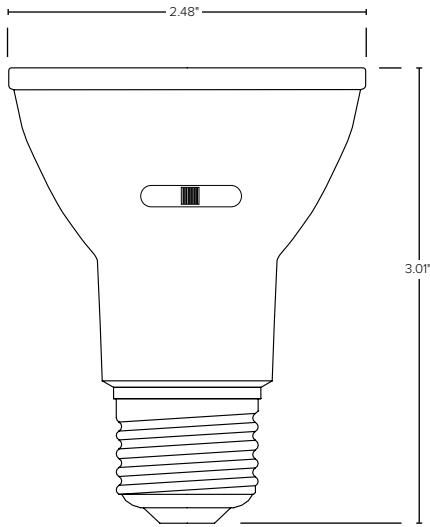

Dimensions:

PAR20 7W