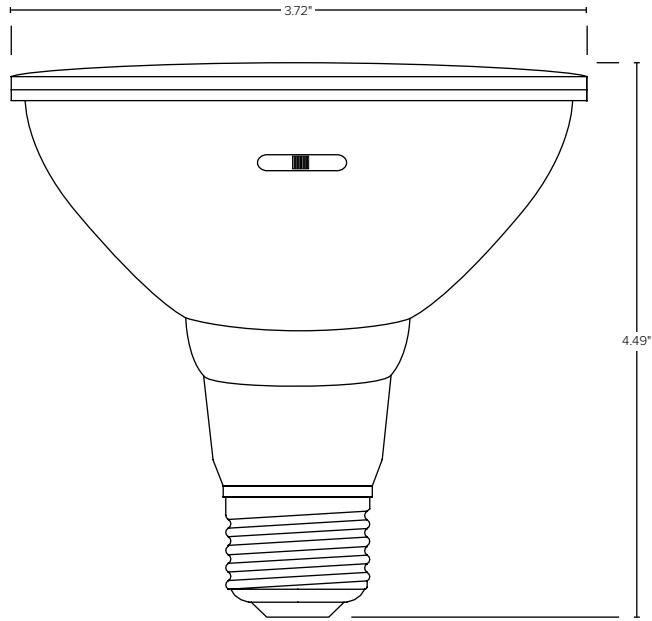

Dimensions:

PAR30 10W

Compatible Dimmers:

COMPATIBLE DIMMERS

6674 LEVITON

DVCL-153P LUTRON

CTCL-153P LUTRON

TGCL-153P LUTRON

MAELV-600 LUTRON