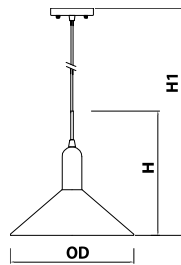

Certification

ETL/cETL Listed

LED Type, Dimmable

Model	Input Voltage	LED Lamp	LED CT	Lamp Lumen (TYP)	Finish	Shade	Dimension (OD x H x H1 max)
P209D-05/22-E26	120V	9W, A19	3000K or 4000K	800	Black / Gold	Metal Reflector	13.8" x 10.8" x 6.0'

Note: H1- Hanging Cable Length, Adjustable