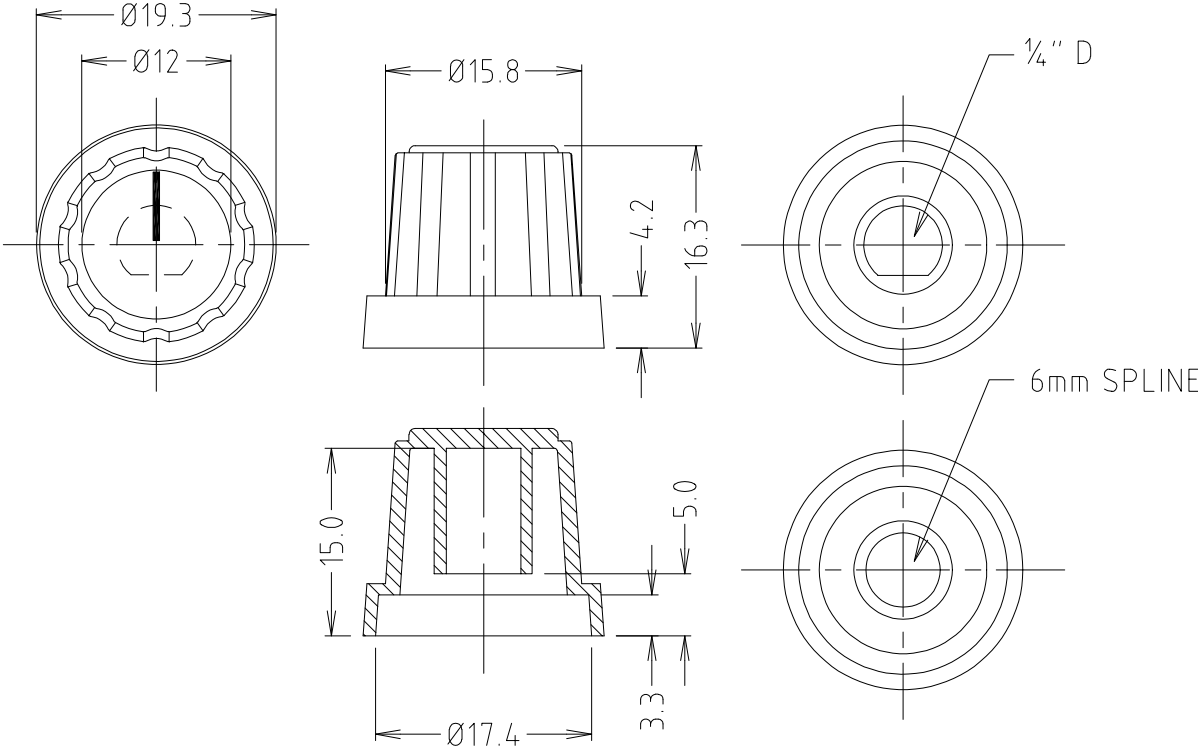

KNOB C18

A nylon knob with integral cap, and marker line.

CP3450 - C18 KNOB $\frac{1}{4}''$ D SHAFT

CP3480 - C18 KNOB 6mm SPLINE SHAFT

CP3505 - C18 KNOB WITH YELLOW CAP, 6mm SPLINE SHAFT.
NOTE: CAP CANNOT BE REMOVED.