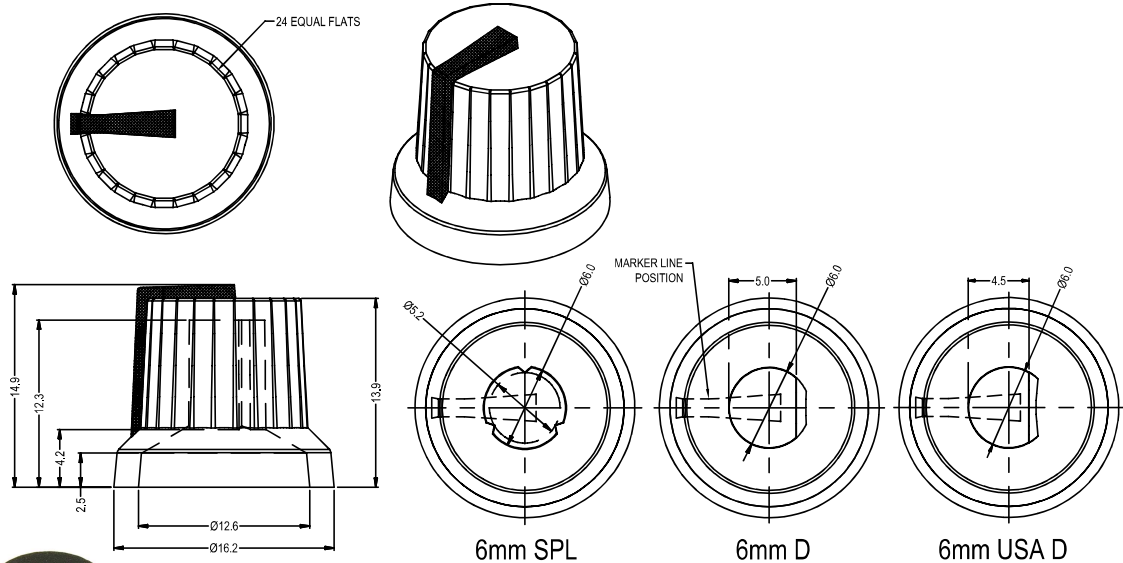

CLIFF

KNOB K87MBR

This is a soft touch knob with moulded coloured marker line. Shaft size is 6mm splined or 6mm D type. 7 colours available.

CL170841CR - K87MBR BLACK/WHITE 6mm SPL
CL170841FR - K87MBR BLACK/WHITE 6mm USA D
CL170849BR - K87MBR BLACK/WHITE 6mm D

CL170842CR - K87MBR BLACK/RED 6mm SPL
CL170853BR - K87MBR BLACK/RED 6mm D

CL170843CR - K87MBR BLACK/ORANGE 6mm SPL
CL170854BR - K87MBR BLACK/ORANGE 6mm D

CL170844CR - K87MBR BLACK/GREY 6mm SPL
CL170844FR - K87MBR BLACK/GREY 6mm USA D
CL170844BR - K87MGBR BLACK/GREY 6mm D

CL170845CR - K87MBR BLACK/YELLOW 6mm SPL
CL170850BR - K87MBR BLACK/YELLOW 6mm D

CL170846CR - K87MBR BLACK/BLUE 6mm SPL
CL170851BR - K87MBR BLACK/BLUE 6mm D

CL170847CR - K87MBR BLACK/GREEN 6mm SPL
CL170852BR - K87MBR BLACK/GREEN 6mm D