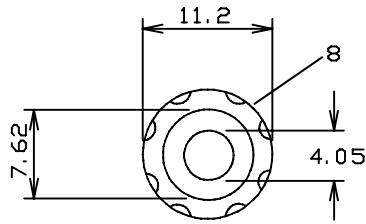

CLIFF

4mm PANEL SOCKET S14

PANEL MOUNTING HOLE

CL1450
4mm PANEL SKT S14 BLK + NUT

CL1458
4mm PANEL SKT S14 GREY + NUT

CL1452
4mm PANEL SKT S14 RED + NUT

CL1460
4mm PANEL SKT S14 GREEN + NUT

CL1454
4mm PANEL SKT S14 YELLOW + NUT