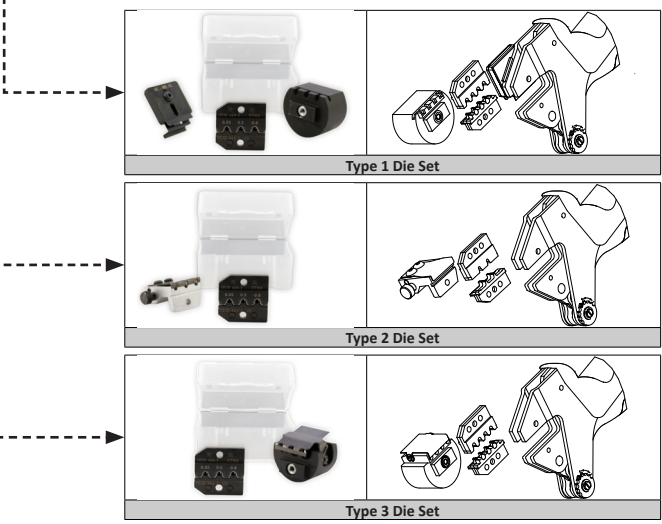

DIE SET DATA			
Crib#	Outside Sales#	Product family	Rennsteig Tool P/N
9X00955	13782694	100V DHD 20	R624 1538 3 01DEL
9X00956	13782695	Yasaki Kaizen 0.64 Microsystem	R624 1539 3 012 DEL
9X00957	13782696	100W Sealed	R624 1540 3 01 DEL
9X00958	13782697	100W Sealed	R624 1541 3 01 DEL
9X00959	13782698	100W Sealed	R624 1542 3 01 DEL
9X00960	13782699	100W Sealed	R624 1543 3 01 DEL
9X00961	13782700	100W Sealed	R624 1544 3 01 DEL
9X00962	13782701	Micro 64 Unsealed	R624 1545 3 01 DEL
9X00963	13782702	GT 630 Sealed	R624 1573 3 012 DEL
9X00964	13782703	GT 630 Unsealed	R624 1574 3 012 DEL
9X00965	13782704	GT 630 Unsealed	R624 1575 3 012 DEL
9X00966	13782705	Micro HVT 1.2 Sealed	R624 1576 3 01 DEL
9X00967	13782706	Micro HVT 1.2 Sealed	R624 1577 3 01 DEL
9X00968	13782707	Micro HVT 064 Sealed	R624 1580 3 01 DEL
9X00969	13782708	Micro HVT 064 Sealed	R624 1581 3 01 DEL
9X00970	13782720	Molex & JST 064 Unsealed	R624 363 3 012 DEL
9X00980	13853877	HES 1.6 Thin Wall Die Set	R624 1597 3 01 DEL
9X00981	13860274	HES 1.6 Regular/Heavy Wall Die Set	R624 1598 3 01 DEL
9X00983	13882808	HES 1.0 Thin Wall Die Set	R624 1599 3 01 DEL
9X00984	13882809	HES 1.0 Regular/Heavy Wall Die Set	R624 1600 3 01 DEL
9X00985	13895391	HES 1.6 T/R/H Wall 3 mm² Die Set	R624 1601 3 01 DEL
9X00986	13915393	GT150 Sealed	R624 1602 3 012 DEL
9X00989	13926169	HES 2.4 Regular Wall Die Set	R624 1604 3 01 DEL
9X00990	13926172	HES 2.4 Thin Wall Die Set	R624 1603 3 01 DEL
9X00991	13932558	OCS 0.64 IDR/IUR/ISM Thin Wall	R624 1605 3 01 DEL
9X00993	13963925	HV-280	R624 1611 3 01 DEL
9X01024	35159719	HV-280	R624 1665 3 012 DEL
9X01020	13849933	OCS 2.8	R624 1676 3 012 DEL
9X01021	35042517	OCS 1.5	R624 1674 3 012 DEL
9X01022	35042518	OCS 1.2	R624 1677 3 012 DEL
9X01023	35080112	TTS 1.5	R624 1675 3 012 DEL
6C01809	35146363	CTS 150	R624 1678 3 012 DEL
6C01810	35146364	CTS 280	R624 1679 3 012 DEL
9X02372	35179286	CTS 630	R624 1680 3 012 DEL