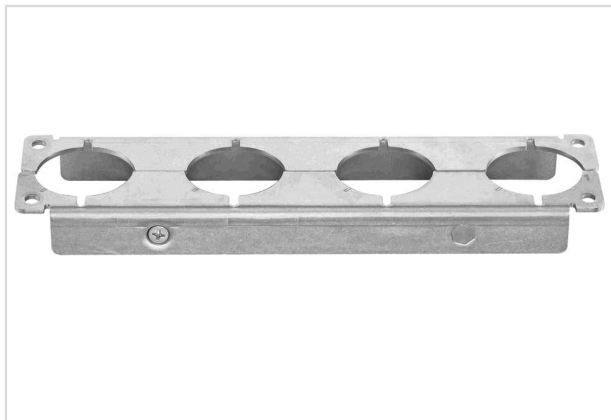

## Frame Han 34HPR 4xHC650 TgV m

Image is for illustration purposes only. Please refer to product description.

Part number	09 11 034 9973
Specification	Frame Han 34HPR 4xHC650 TgV m
HARTING eCatalogue	<a href="https://b2b.harting.com/09110349973">https://b2b.harting.com/09110349973</a>

### Identification

Category	Accessories
Series of hoods/housings	Han <sup>®</sup> HPR
Type of accessory	Frame
Description of the accessory	for male inserts 4x Han <sup>®</sup> HC Modular 650

### Version

Size	34 HPR
Details	lin angled construction
Pack contents	4x M4 screw 4x washer SK S4 2x M4 countersunk screw