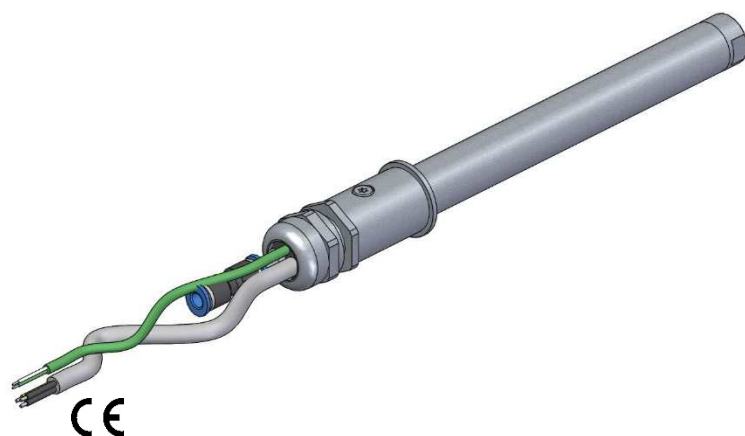

Air heater type XS20 from 0,45 KW to 2,0 KW

- Function:** Air heater with external air supply via compressed air
- Configuration:** In series with thermocouple typ ,K'
Length of connecting cable and thermocouple cable = 1,5 Meter
- Features:** Case with high-grade steel, brass cable gland - chromed
Air hose per meter available
Exhaust opening M16 female thread
- Power:** 0,45 KW, 0,8 KW, 1,0 KW, 1,5 KW, 2,0 KW
- Voltage:** 120 VAC, 230 VAC, 460 VAC
Special voltage on request

Technical data:

.Type	XS20						XS20L						
Item number	5202413	5202412	5202415	5202414	5202417	5202416	5202419	5202418	5202421	5202420	5202423		
Voltage	VAC		120	230	120	230	120	230	120	230	460		
Frequency	Hz		50 / 60										
Performance	KW		0,45		0,8		1,0		1,5		2,0		
Power	A		3,75	1,95	7,0	3,5	8,3	4,4	12,5	6,5	16,7	8,8	4,4
Max. temperature	°C/°F		650/1202										
Min. airflow	l/min		30		60		75		100		150		
Max. air pressure	bar		6,0										
Thermocouple	Typ		,K'										
Weight	kg		0,4				0,5						
Air connection	Ø mm		Push-In Clip 6mm										
Exhaust opening	Ø mm		M16 female thread; wrench size 17										
Dimensions	mm(L x Ø)		286 x 30				343 x 30						
Conformity mark	CE												
Protection class I	⊕												

Air heater type XS20 from 0,45 KW to 2,0 KW

Product description:	Connection scheme:
<ol style="list-style-type: none"> 1. Electric connection cable see on label 2. Thermocouple 3. Air supply Push-In Clip 6mm 4. Exhaust opening M16 IG, SW17 5. Label 	<ol style="list-style-type: none"> 1. L1 Electric connection cable seen on label 2. N 3. ⊕ Earth conductor 4. Thermocouple type „K“ (green = +) 5. Thermocouple type “K” (white = -)

Accessories:

Item.-No.	Description
5800166	 Tube nozzle d = 5mm with M16 thread for air heater type XS20
5202408	 Digital controller with logic output; type ETR48-24; 240VAC
5202406	 Power semiconductor relays without heat sink 230VAC 12A (Steering 12V)
5202407	 Heat sink for power semiconductor relays (5202406)