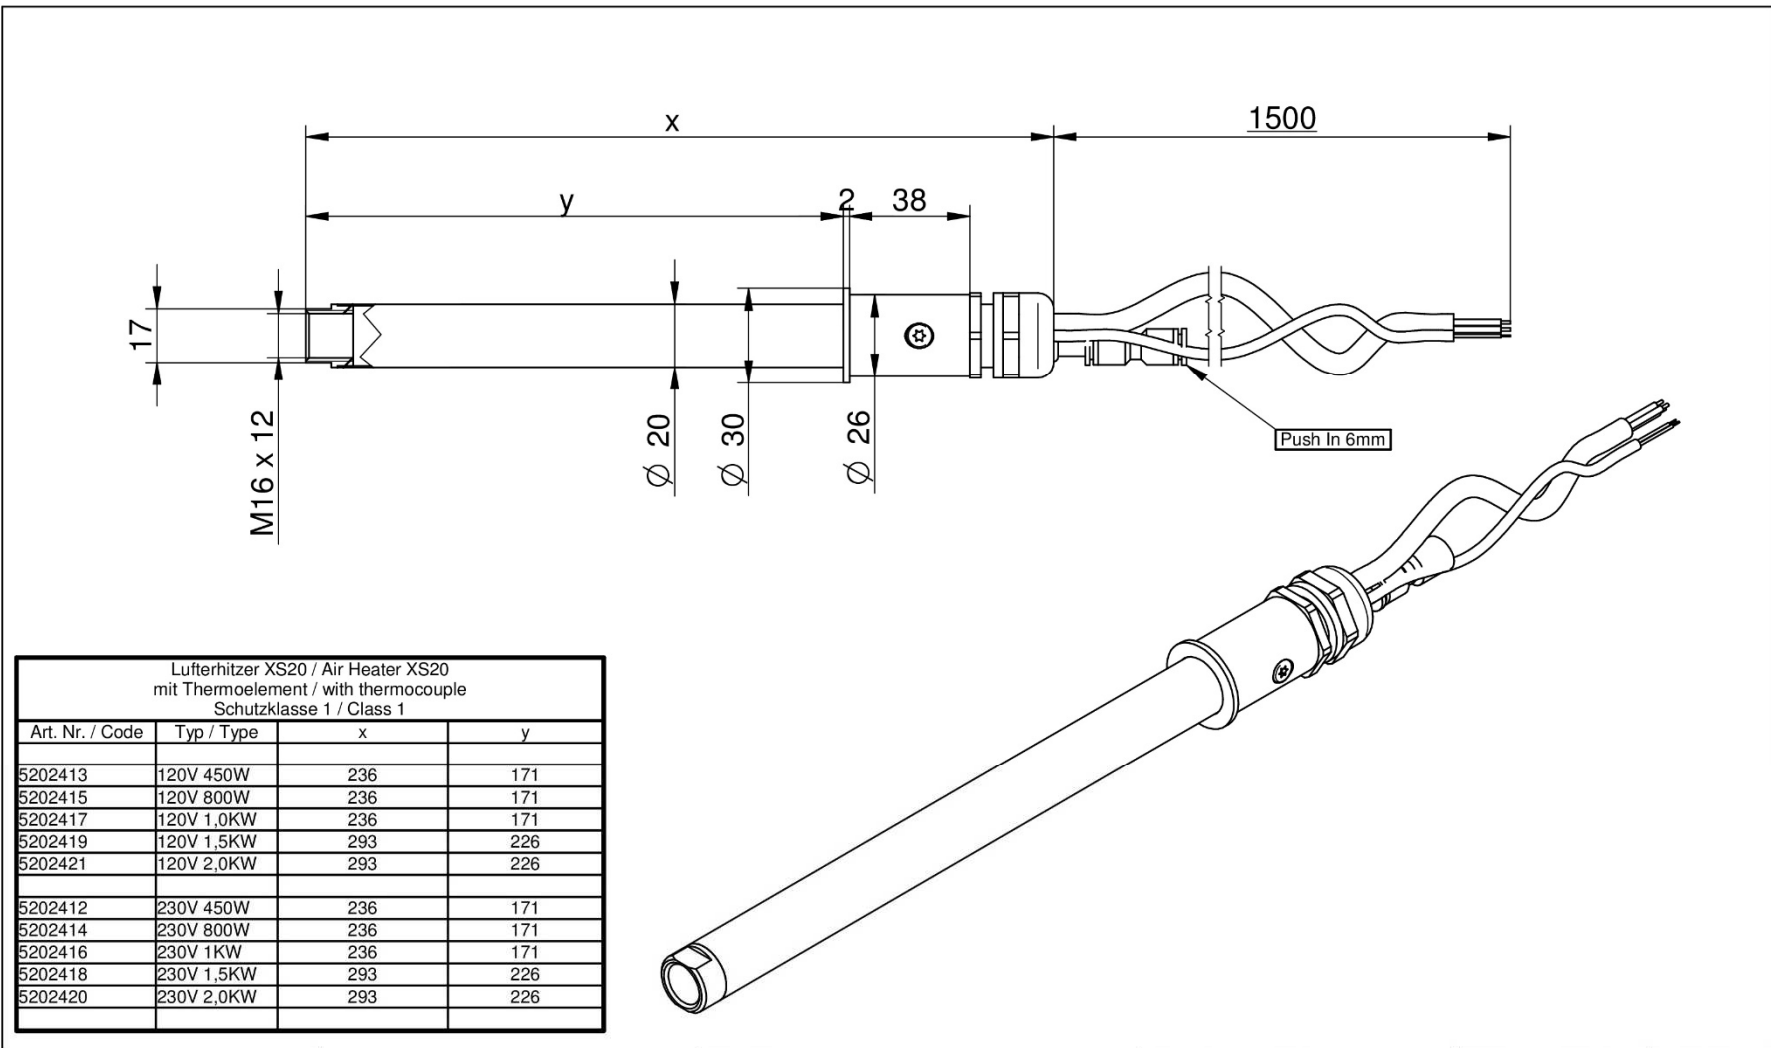

Air heater type XS20 from 0,45 KW to 2,0 KW

Lufterhitzer XS20 / Air Heater XS20 mit Thermoelement / with thermocouple Schutzklasse 1 / Class 1			
Art. Nr. / Code	Typ / Type	x	y
5202413	120V 450W	236	171
5202415	120V 800W	236	171
5202417	120V 1,0KW	236	171
5202419	120V 1,5KW	293	226
5202421	120V 2,0KW	293	226
5202412	230V 450W	236	171
5202414	230V 800W	236	171
5202416	230V 1KW	236	171
5202418	230V 1,5KW	293	226
5202420	230V 2,0KW	293	226

HERZ Austria	Maßblatt Dimension sheet	Typ / Type: XS20	Bemerkungen / Notes:	Zeichnung / Drawing Nr: 19.02.2016	Name Rauter
				geändert: 18.04.2018	Seite: 1/1

Änderungen vorbehalten / Changes reserved