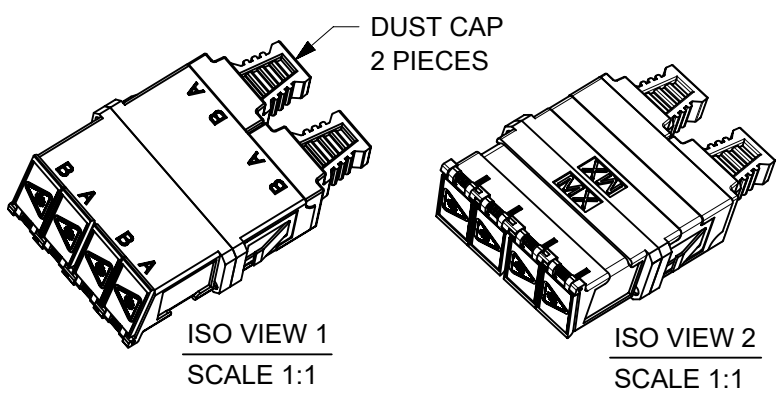

LC QUAD ADAPTER P/N	LC QUAD ADAPTER COLOR	SPLIT SLEEVE MATERIAL
106123-0400	BLUE	ZR
106123-1400	BEIGE	ZR
106126-2400	GREEN	ZR

- NOTES:
1. ALL DIMENSIONS ARE FOR REFERENCE
  2. DUST CAPS NOT SHOWN ON FRONT, BOTTOM AND RIGHT VIEW.
  3. LC QUAD ADAPTER HAS SC DUPLEX ADAPTER FOOTPRINT.

THIS DRAWING CONTAINS INFORMATION THAT IS PROPRIETARY TO MOLEX ELECTRONIC TECHNOLOGIES, LLC AND SHOULD NOT BE USED WITHOUT WRITTEN PERMISSION											
DIMENSION UNITS <b>INCH</b>		SCALE <b>3:1</b>		CURRENT REV DESC: REMOVED OBSOLETE PART NUMBER AS PER PCN#512063.						<b>molex</b>	
GENERAL TOLERANCES (UNLESS SPECIFIED)				EC NO: 713759		2022/08/09		LC QUAD ADAPTER WITH SHUTTERS SMALL FLANGE, SNAP MOUNT			
ANGULAR TOL ± °				DRWN: SUGEEB		2022/10/07				PRODUCT CUSTOMER DRAWING	
4 PLACES ±				CHKD: GB		2022/10/07		DOCUMENT NUMBER <b>SD-106123-X400</b>			
3 PLACES ±				APPR: GB		2022/10/07				DOC TYPE <b>PSD</b>	
2 PLACES ±				INITIAL REVISION:				DOC PART <b>001</b>			
1 PLACE ±				DRWN: PGIBLIN		2005/12/06				REVISION <b>B1</b>	
0 PLACES ±				APPR: IGUMIN		2005/12/06		SHEET NUMBER <b>1 OF 1</b>			
DRAFT WHERE APPLICABLE MUST REMAIN WITHIN DIMENSIONS		THIRD ANGLE PROJECTION		DRAWING <b>B-SIZE</b>		SERIES <b>106123</b>				MATERIAL NUMBER <b>SEE TABLE</b>	
				CUSTOMER <b>GENERAL MARKET</b>							