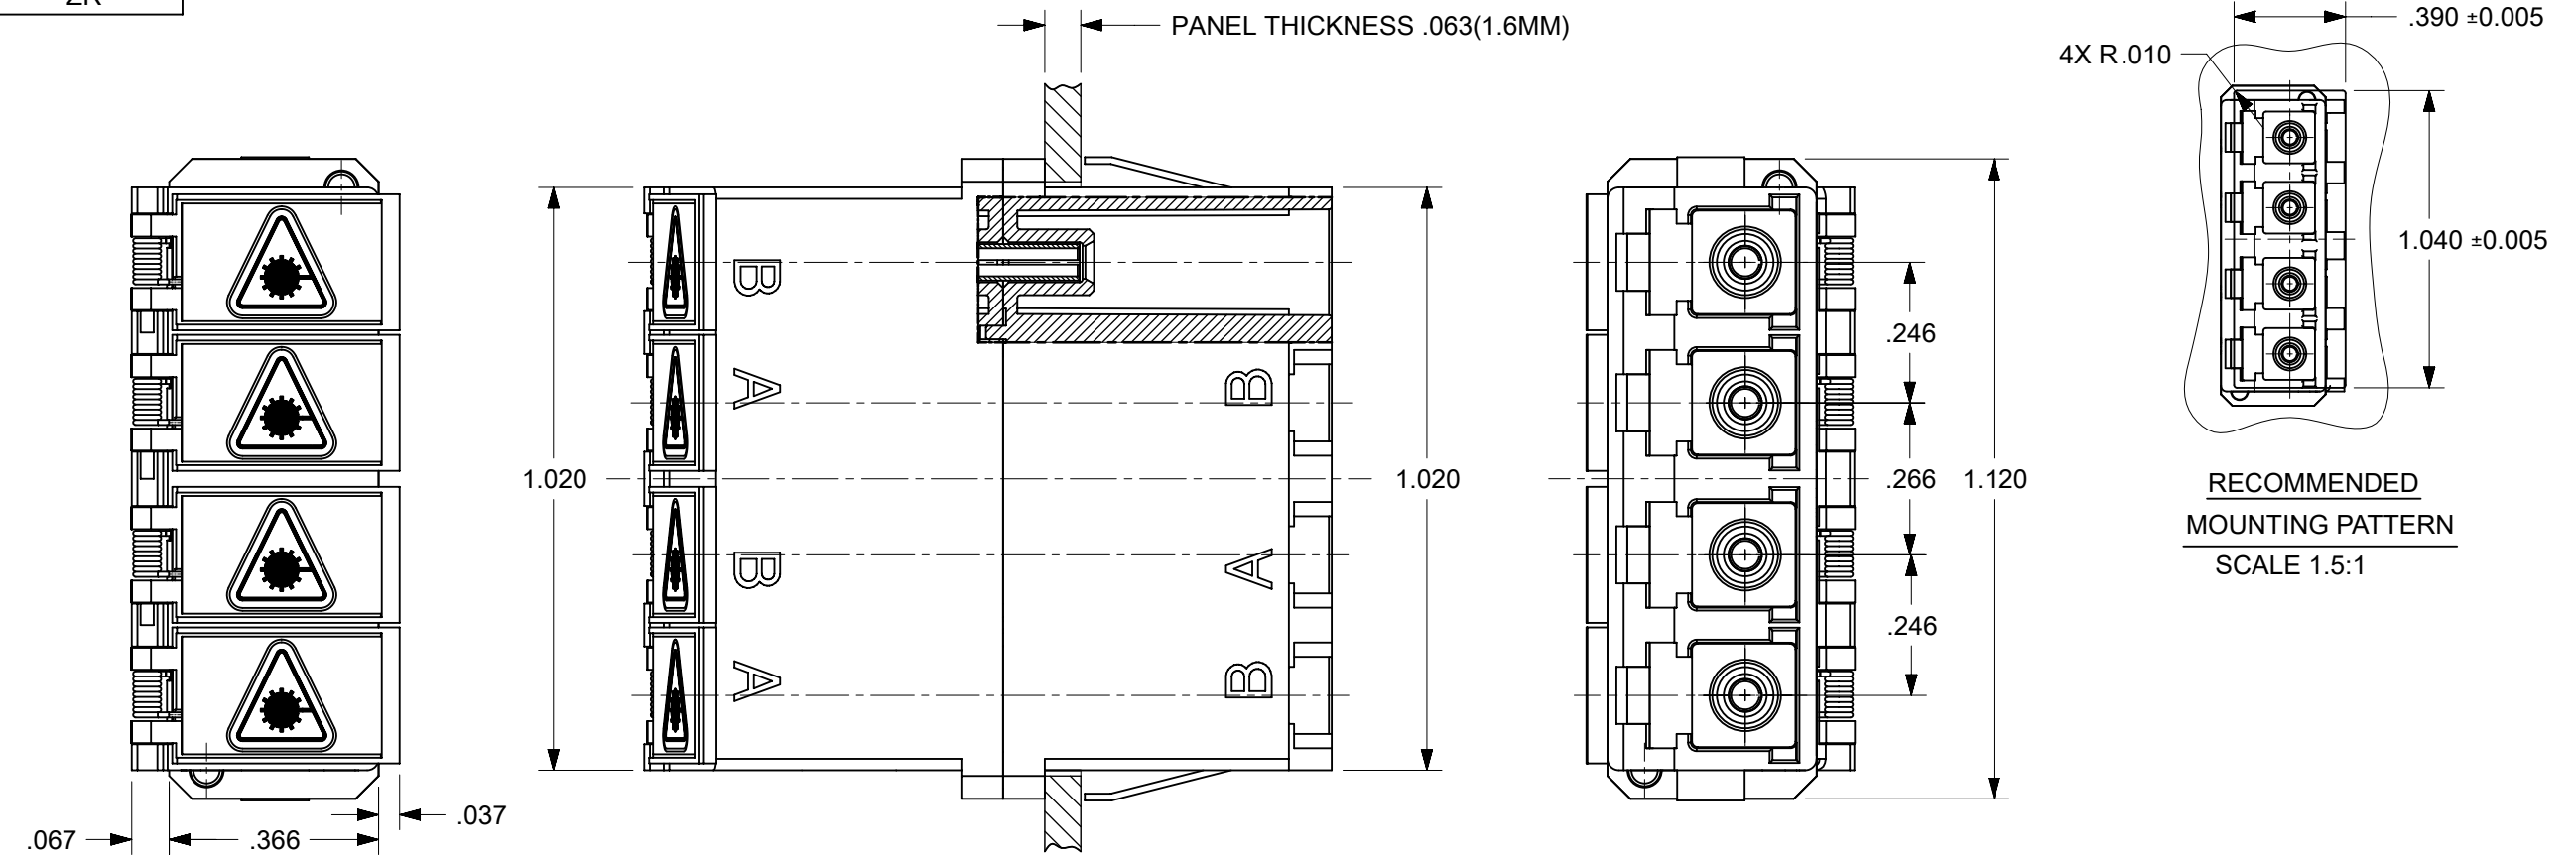

LC QUAD ADAPTER P/N	LC QUAD ADAPTER COLOR	SPLIT SLEEVE MATERIAL
106123-0400	BLUE	ZR
106123-1400	BEIGE	ZR
106126-2400	GREEN	ZR

- NOTES:
1. ALL DIMENSIONS ARE FOR REFERENCE
  2. DUST CAPS NOT SHOWN ON FRONT, BOTTOM AND RIGHT VIEW.
  3. LC QUAD ADAPTER HAS SC DUPLEX ADAPTER FOOTPRINT.

THIS DRAWING CONTAINS INFORMATION THAT IS PROPRIETARY TO MOLEX ELECTRONIC TECHNOLOGIES, LLC AND SHOULD NOT BE USED WITHOUT WRITTEN PERMISSION											
DIMENSION UNITS <b>INCH</b>		SCALE <b>3:1</b>		CURRENT REV DESC: REMOVED OBSOLETE PART NUMBER AS PER PCN#512063.						<b>molex</b>	
GENERAL TOLERANCES (UNLESS SPECIFIED)				EC NO: 713759		2022/08/09		LC QUAD ADAPTER WITH SHUTTERS SMALL FLANGE, SNAP MOUNT			
ANGULAR TOL ± °				DRWN: SUGEEB		2022/10/07				PRODUCT CUSTOMER DRAWING	
4 PLACES ±				CHKD: GB		2022/10/07		DOCUMENT NUMBER <b>SD-106123-X400</b>			
3 PLACES ±				APPR: GB		2022/10/07				DOC TYPE <b>PSD</b>	
2 PLACES ±				INITIAL REVISION:				DOC PART <b>001</b>			
1 PLACE ±				DRWN: PGIBLIN		2005/12/06				REVISION <b>B1</b>	
0 PLACES ±				APPR: IGUMIN		2005/12/06		SHEET NUMBER <b>1 OF 1</b>			
DRAFT WHERE APPLICABLE MUST REMAIN WITHIN DIMENSIONS		THIRD ANGLE PROJECTION		DRAWING <b>B-SIZE</b>		SERIES <b>106123</b>				MATERIAL NUMBER <b>SEE TABLE</b>	
				CUSTOMER <b>GENERAL MARKET</b>							