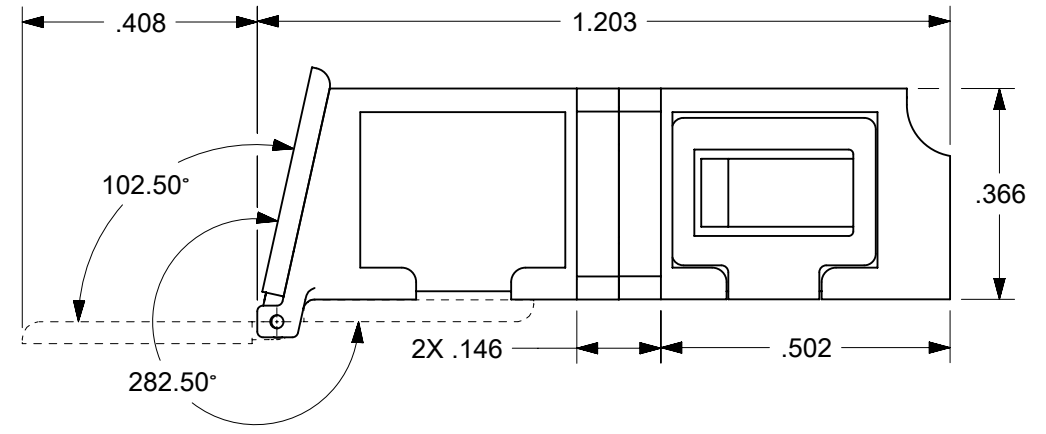

LC QUAD ADAPTER P/N	LC QUAD ADAPTER COLOR	SPLIT SLEEVE MATERIAL
106123-0400	BLUE	ZR
106123-1400	BEIGE	ZR
106126-2400	GREEN	ZR

- NOTES:
1. ALL DIMENSIONS ARE FOR REFERENCE
  2. DUST CAPS NOT SHOWN ON FRONT, BOTTOM AND RIGHT VIEW.
  3. LC QUAD ADAPTER HAS SC DUPLEX ADAPTER FOOTPRINT.

THIS DRAWING CONTAINS INFORMATION THAT IS PROPRIETARY TO MOLEX ELECTRONIC TECHNOLOGIES, LLC AND SHOULD NOT BE USED WITHOUT WRITTEN PERMISSION											
DIMENSION UNITS <b>INCH</b>		SCALE <b>3:1</b>		CURRENT REV DESC: REMOVED OBSOLETE PART NUMBER AS PER PCN#512063.						<b>molex</b>	
GENERAL TOLERANCES (UNLESS SPECIFIED)				EC NO: 713759		2022/08/09		LC QUAD ADAPTER WITH SHUTTERS SMALL FLANGE, SNAP MOUNT			
ANGULAR TOL ± °				DRWN: SUGEEB		2022/10/07				PRODUCT CUSTOMER DRAWING	
4 PLACES ±				CHKD: GB		2022/10/07		DOCUMENT NUMBER <b>SD-106123-X400</b>			
3 PLACES ±				APPR: GB		2022/10/07				DOC TYPE <b>PSD</b>	
2 PLACES ±				INITIAL REVISION:				DOC PART <b>001</b>			
1 PLACE ±				DRWN: PGIBLIN		2005/12/06				REVISION <b>B1</b>	
0 PLACES ±				APPR: IGUMIN		2005/12/06		SHEET NUMBER <b>1 OF 1</b>			
DRAFT WHERE APPLICABLE MUST REMAIN WITHIN DIMENSIONS		THIRD ANGLE PROJECTION		DRAWING <b>B-SIZE</b>		SERIES <b>106123</b>				MATERIAL NUMBER <b>SEE TABLE</b>	
				CUSTOMER <b>GENERAL MARKET</b>							