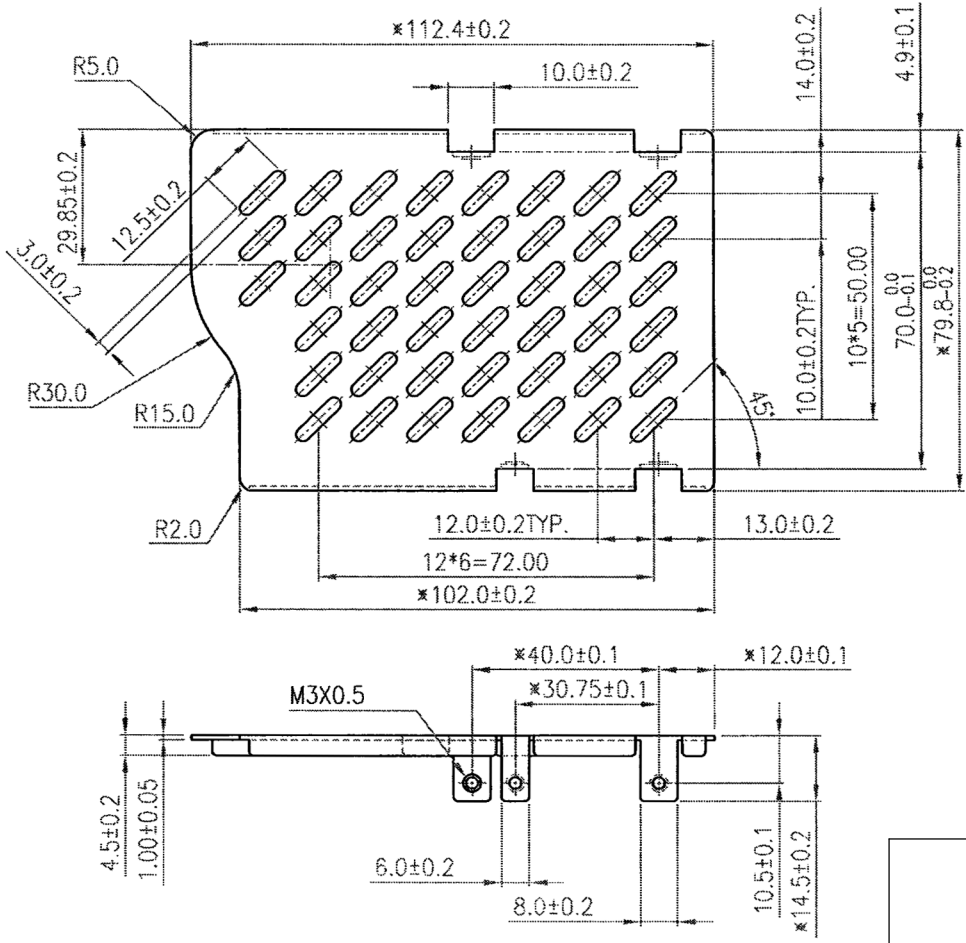

REV.	DESCRIPTION	DATE
A	NEW DRAWING	11/21/2007

Additional Resources: [Product Page](#)

20050 SW 112th Ave.
Tualatin, OR 97062
Phone: 503-612-2332
866-372-1258
Fax: 503-612-2382
Website: www.v-infinity.com

TITLE: VSUU top cover kit		REV: A
PART NO. VSUU-TCK	UNITS: MM	
DRAWN BY: JRH	APPROVED BY:	SCALE: