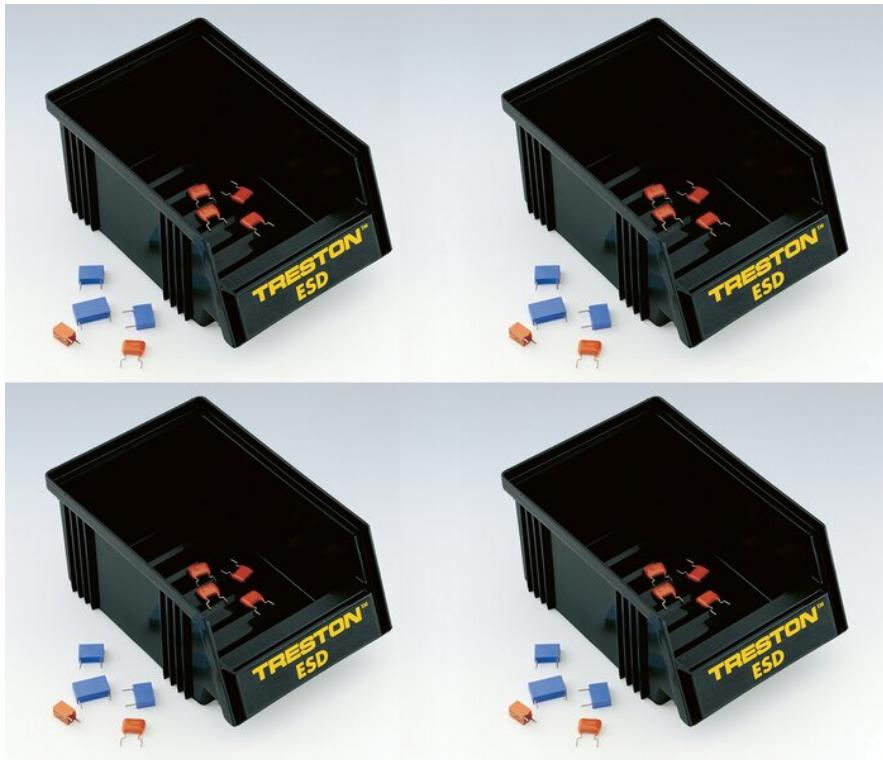

Stacking bins, 4 Pack ESD black (6.5" x 4.13" x 2.95")

Set of 4, 1015-4ESD stacking bins

Product code	SBS4-1015-4ESD
Package width inches	11.02
Package depth inches	7.28
Package height inches	4.72
Package weight lbs	1
Quantity per package	4
ESD	Yes
Color name	Black