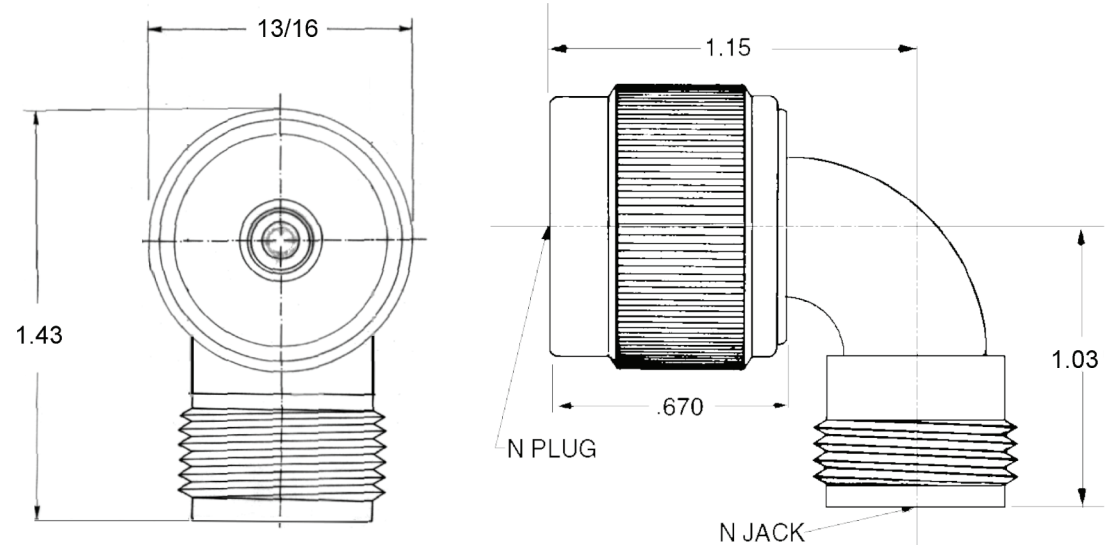

PART NUMBER

**KAD177288**

REV.

INITIAL

**Electrical Data**Impedance 50  $\Omega$ V.S.W.R 1.20:1 @ DC - 11 GHz  
1.30:1 @ 11 - 18 GHz**Konnnect RF**540 NW University Blvd. Ste. 109  
Port Saint Lucie, Florida, 34986  
1-800-790-5887

PART NUMBER

**KAD177288**

DESCRIPTION

**Precision Adapter - In-Series - N Radius Right  
Angle Male Plug to Female Jack**

CAGE CODE

**664U0**

SIGNATURE

X