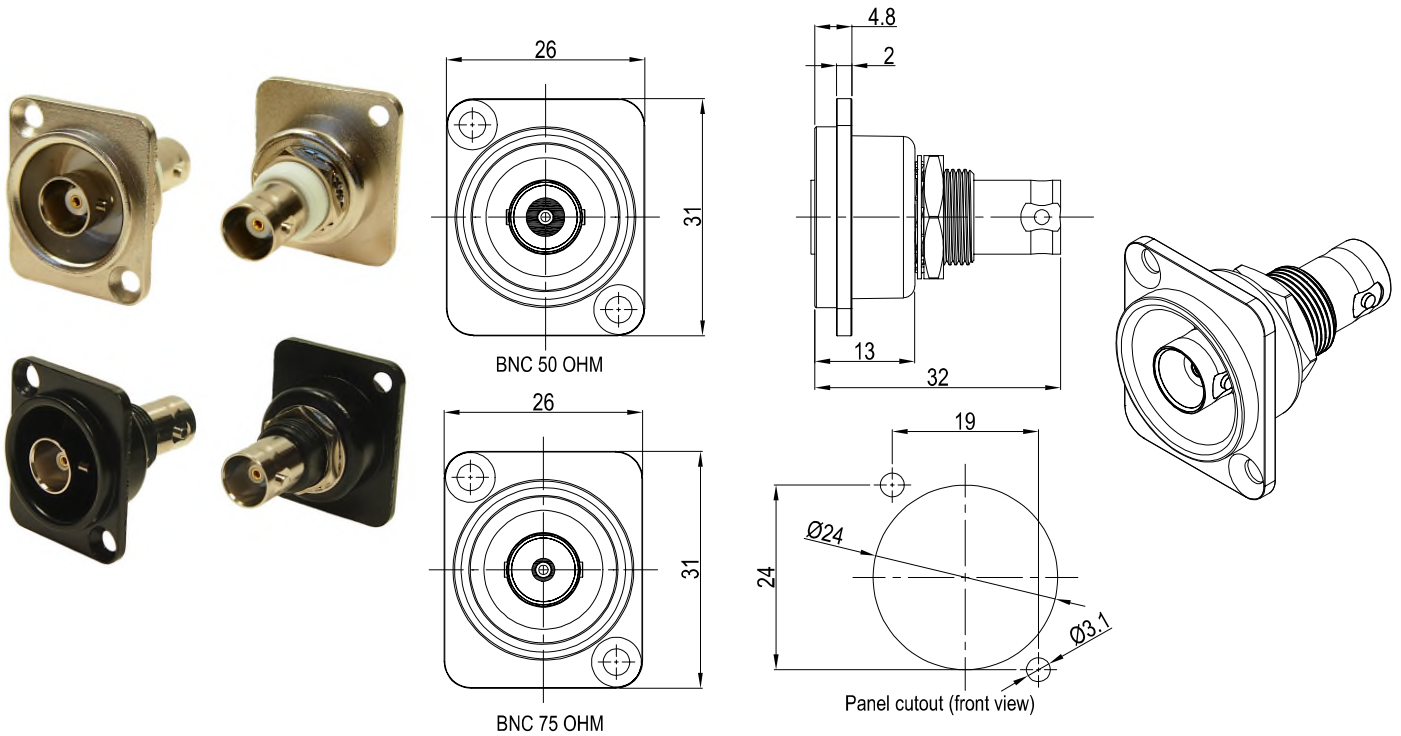

CLIFF

BNC FEEDTHROUGH CONNECTORS

- CP303090** - FT XLR 50 Ω BNC PLASTIC FRAME CSK HOLES
- CP303090X** - FT XLR 50 Ω BNC PLASTIC FRAME $\phi 2.5$ PLAIN HOLES
- CP303095** - FT XLR 75 Ω BNC PLASTIC FRAME CSK HOLES
- CP303095X** - FT XLR 75 Ω BNC PLASTIC FRAME $\phi 2.5$ PLAIN HOLES

- CP30118** - FT XLR 50 Ω BNC METAL FRAME
- CP30119** - FT XLR 75 Ω BNC METAL FRAME
- CP30120** - FT XLR 50 Ω BNC BLACK METAL FRAME
- CP30121** - FT XLR 75 Ω BNC BLACK METAL FRAME

CLIFF

BNC FEEDTHROUGH CONNECTORS