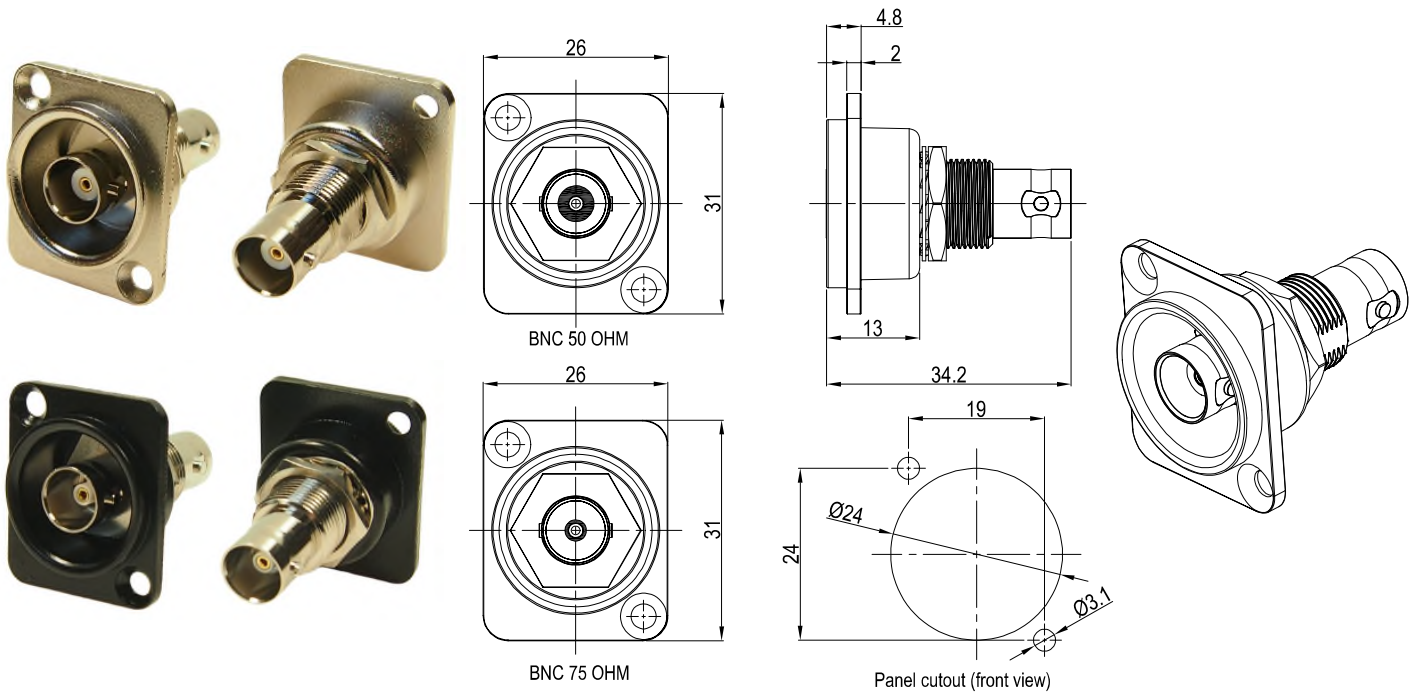

CLIFF

BNC FEEDTHROUGH CONNECTORS

- CP303090** - FT XLR 50 Ω BNC PLASTIC FRAME CSK HOLES
- CP303090X** - FT XLR 50 Ω BNC PLASTIC FRAME $\phi 2.5$ PLAIN HOLES
- CP303095** - FT XLR 75 Ω BNC PLASTIC FRAME CSK HOLES
- CP303095X** - FT XLR 75 Ω BNC PLASTIC FRAME $\phi 2.5$ PLAIN HOLES

- CP30118** - FT XLR 50 Ω BNC METAL FRAME
- CP30119** - FT XLR 75 Ω BNC METAL FRAME
- CP30120** - FT XLR 50 Ω BNC BLACK METAL FRAME
- CP30121** - FT XLR 75 Ω BNC BLACK METAL FRAME

CLIFF

BNC FEEDTHROUGH CONNECTORS

CP30123 - FT XLR 50Ω INSULATED BNC METAL FRAME

CP30124 - FT XLR 75Ω INSULATED BNC METAL FRAME

CP30125 - FT XLR 50Ω INSULATED BNC BLACK METAL FRAME

CP30126 - FT XLR 75Ω INSULATED BNC BLACK METAL FRAME