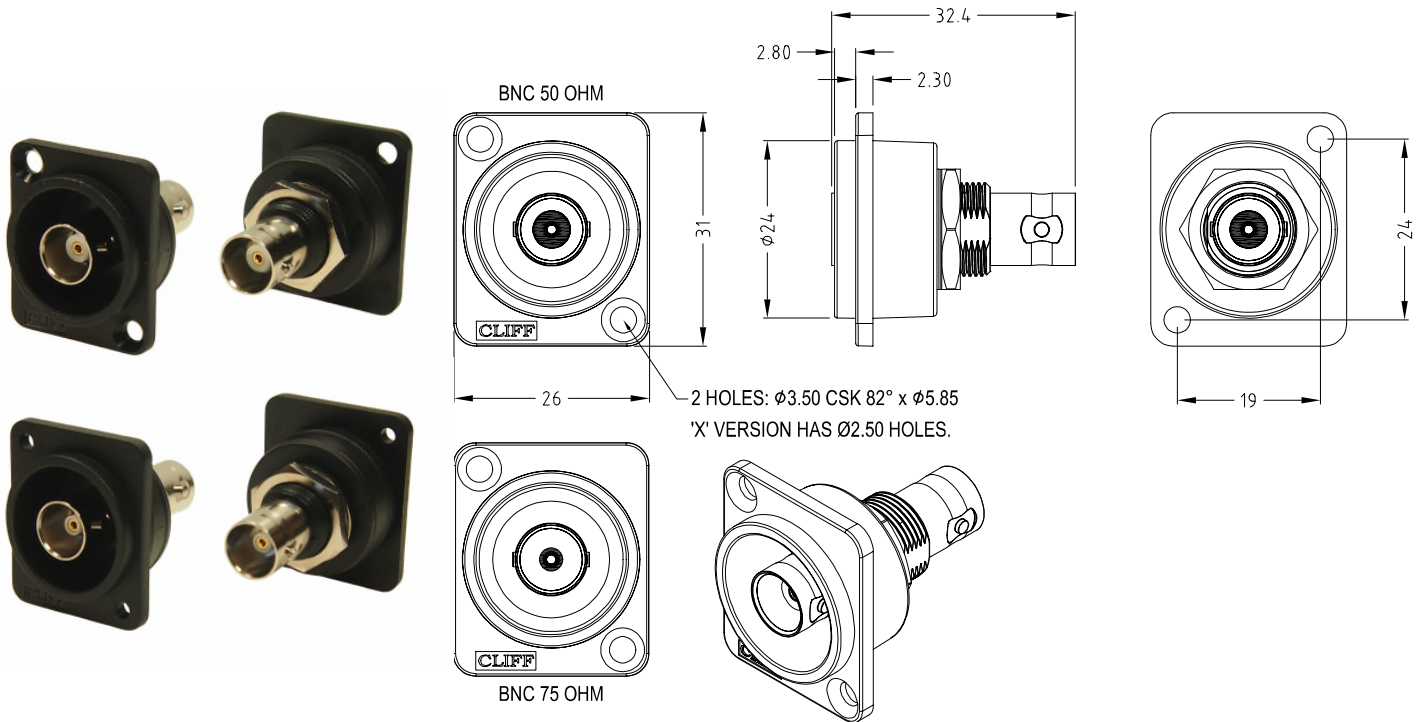

CLIFF

BNC FEEDTHROUGH CONNECTORS

- CP303090** - FT XLR 50 Ω BNC PLASTIC FRAME CSK HOLES
- CP303090X** - FT XLR 50 Ω BNC PLASTIC FRAME $\phi 2.5$ PLAIN HOLES
- CP303095** - FT XLR 75 Ω BNC PLASTIC FRAME CSK HOLES
- CP303095X** - FT XLR 75 Ω BNC PLASTIC FRAME $\phi 2.5$ PLAIN HOLES

- CP30118** - FT XLR 50 Ω BNC METAL FRAME
- CP30119** - FT XLR 75 Ω BNC METAL FRAME
- CP30120** - FT XLR 50 Ω BNC BLACK METAL FRAME
- CP30121** - FT XLR 75 Ω BNC BLACK METAL FRAME

CLIFF

BNC FEEDTHROUGH CONNECTORS

CP30123 - FT XLR 50Ω INSULATED BNC METAL FRAME

CP30124 - FT XLR 75Ω INSULATED BNC METAL FRAME

CP30125 - FT XLR 50Ω INSULATED BNC BLACK METAL FRAME

CP30126 - FT XLR 75Ω INSULATED BNC BLACK METAL FRAME