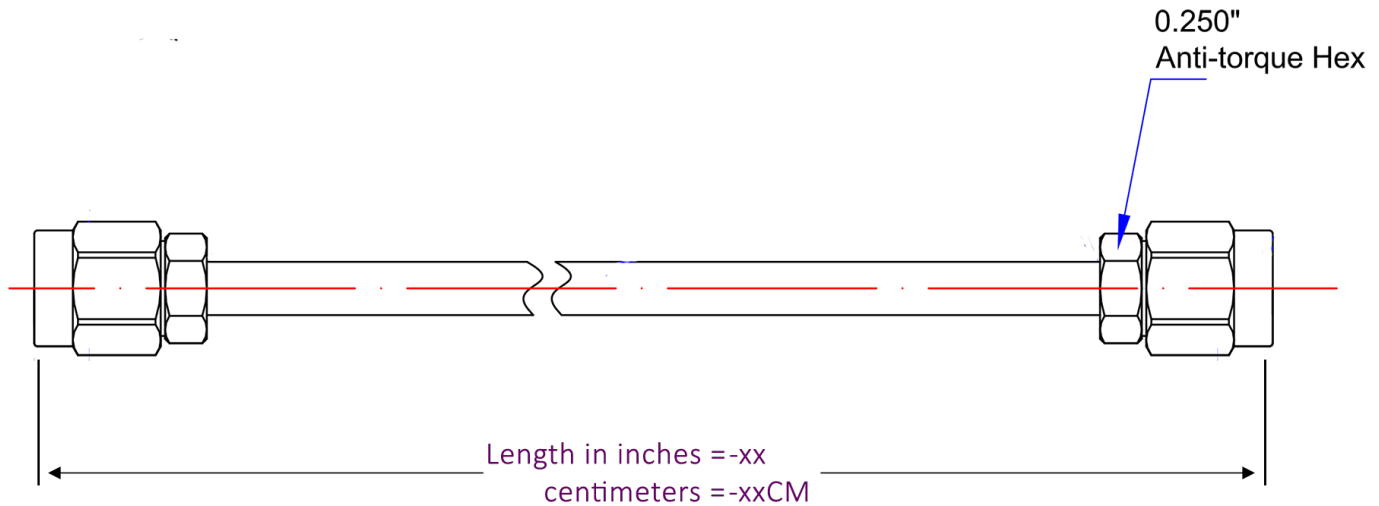

P1CA-SAMSAM-141CJ-2

SMA Male to SMA Male cable assembly using 141CJ Jacketed Conformable Coax, 2 inches long, Operating to 26.5 GHz.

Parameter	Description	Notes
Connector 1 Contact	Gold Plated Brass	
Connector 2	SMA Male	
Connector 2 Coupling Nut	Passivated Stainless Steel	
Connector 2 Body	Gold Plated Brass	
Connector 2 Contact	Gold Plated Brass	
Coax Cable	Jacketed Conformable	
Cable Type	141CJ	
Cable Inner Conductor	SPCW	
Dielectric	PTFE	
Shield	1. Tinned Cu/Sn Braid	
Jacket	FEP	
Coax Diameter	0.17	
Minimum Bend Radius	0.38	
Length	2.0	
RoHS Compliance	Yes	

Drawing

Product Notes