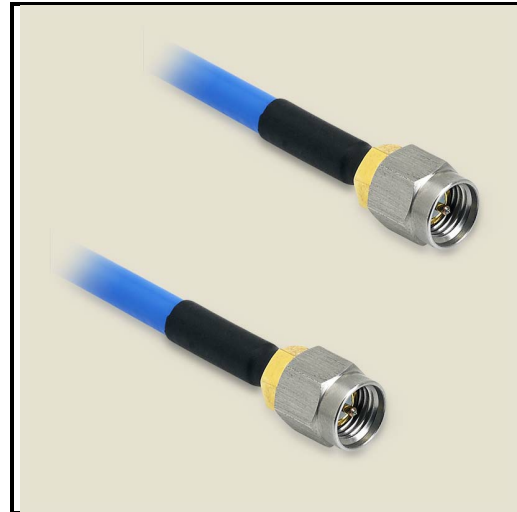

P1CA-SAMSAM-141CJ-2

SMA Male to SMA Male cable assembly using 141CJ Jacketed Conformable Coax, 2 inches long, Operating to 26.5 GHz.

Product Features

P1CA-SAMSAM-141CJ-2 is an RF Cable that is part of P1dB's YouForm™ conformable cable assembly series. It is a 2 inch SMA Male to SMA Male Jacketed Conformable cable assembly that utilizes 141CJ conformable coax with a diameter of 0.17 inches. The RF cable assembly operates to 26.5 GHz with a max VSWR of 1.35:1. YouForm™ cables are conformable and jacketed conformable versions 085 and 141 semi-rigid coax cables and meet RG402 and RG405 dimensional and electrical specifications. YouForm™ cable assemblies can operate up to 26.5 GHz, depending on the configuration. The advantage of YouForm™ conformable cables over semi-rigid are their ability to be formed by hand multiple times, while semi-rigid cables can be formed only once with special bending tools.

Mechanical And Environmental Specifications:

Parameter	Description	Notes
Connector 1	SMA Male	
Connector 1 Coupling Nut	Passivated Stainless Steel	
Connector 1 Body	Gold Plated Brass	

P1CA-SAMSAM-141CJ-2

SMA Male to SMA Male cable assembly using 141CJ Jacketed Conformable Coax, 2 inches long, Operating to 26.5 GHz.

Parameter	Description	Notes
Connector 1 Contact	Gold Plated Brass	
Connector 2	SMA Male	
Connector 2 Coupling Nut	Passivated Stainless Steel	
Connector 2 Body	Gold Plated Brass	
Connector 2 Contact	Gold Plated Brass	
Coax Cable	Jacketed Conformable	
Cable Type	141CJ	
Cable Inner Conductor	SPCW	
Dielectric	PTFE	
Shield	1. Tinned Cu/Sn Braid	
Jacket	FEP	
Coax Diameter	0.17	
Minimum Bend Radius	0.38	
Length	2.0	
RoHS Compliance	Yes	