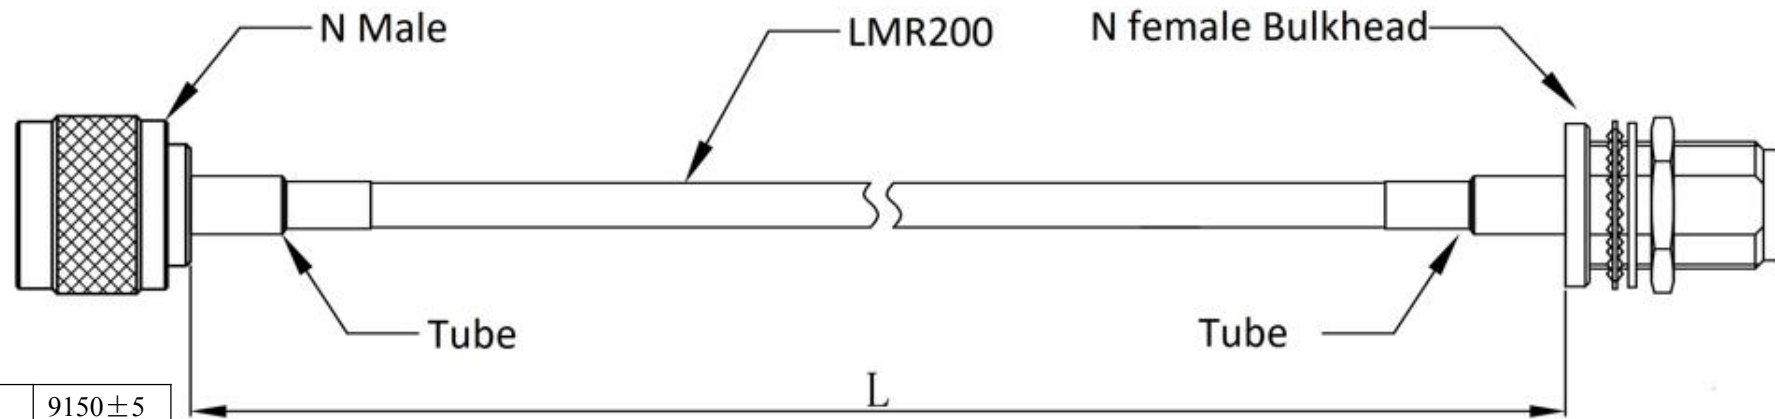

# Zhejiang JC Antenna Co.,Ltd

REV	DESCRIPTION	DATE
A	N Male+LMR200+N Female	2022-12-20

L11	9150±5
L10	3660±5
L9	3050±5
L8	3000±5
L7	2440±5
L6	1830±5
L5	1525±5
L4	1220±5
L3	920±5
L2	610±5
L1	305±5
L	Length

DRAWN BY	Xuegang Zhou	UNIT	mm
CHECKED BY	ChaoYu	SCALE	/
APPROVED BY	Shengming Fu	PAGE	1
Drawing No.	NNL200		