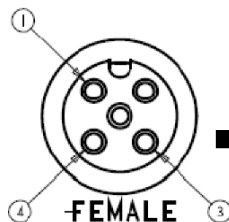

C3D04UXXX

(M12 Cordset, 3 Position, 22 AWG Shielded, Female Right Angle to Free End)

Pin Out		
End 1	Color	End 2
1	Brown	Free End
3	Blue	
4	Black	

- Mueller's C3D04UXXX is an M12 3-pin single ended, shielded instrumentation cable with a right angle female connector on one end and free at the other.
- Keyway – A Coding
- Utilizes a 3-conductor 22 AWG PVC-insulated, shielded cable.
- Ratings:
 - Current: 4 A
 - Voltage: 250 V AC/DC
- Material:
 - Coupling Nuts – Nickel Plated Brass
 - Pins/Contacts – Gold Plated Brass
- Length: The "U" in the model number represents unit of measurement.
Either: Meters (M), Feet (F)
- Length: The "XXX" in the model number represents length. Standard lengths are 2, 5, and 10 meters. Any other lengths available upon request.
- Meets Standard: IEC 61076-2-101
- Protection Class: IEC IP68
- RoHS 3 Compliant