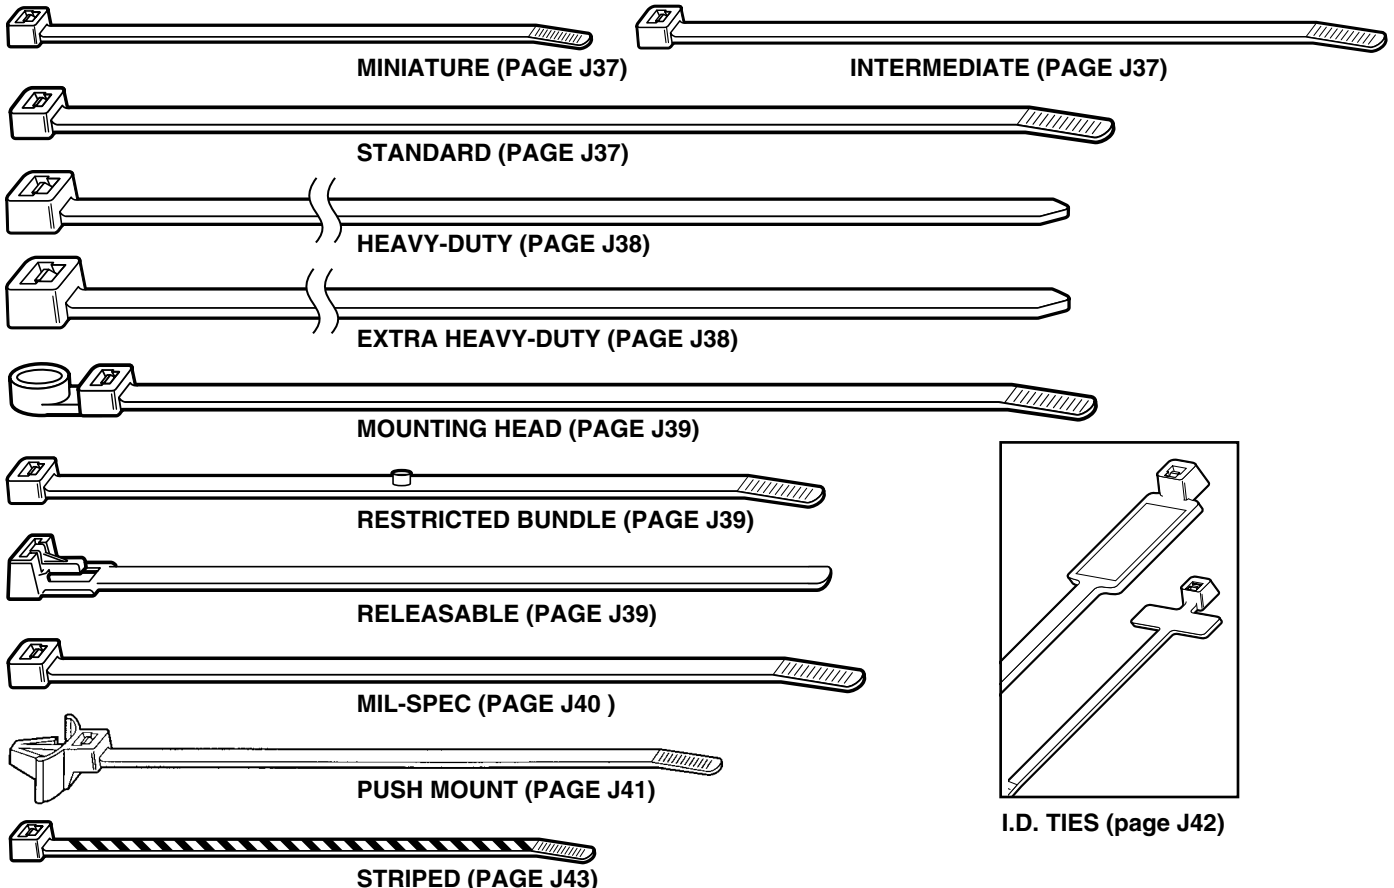

Ty-Fast® products are sold through stocking T&B Distributors.

Strict Tolerances Assure Locking Strength

Reinforced Head and Strap Transition for Added Strength

Highly Engineered Tooth and Pawl Design for Maximum Engagement

Bent Tip Design for Easier Assembly

Recessed Entry to Guide Insertion

Generous Radii on All Angles to Reduce Friction

Gradual Strap to Tail Transition for Lower Insertion Force

Raised Grips on Tail to Assist Operators

Ty-Rap®/Ty-Fast®

Thomas & Betts

Ty-Fast®

Cable Ties

Part Number Construction

- Product Prefix**
- MP - Mounting Pad
 - ID - Identification
 - S# - Strapping Thickness
 - MC - Mounting Cradle
 - PM - Push Mounts
 - SM - Screw Mounts
 - N# - Plain-Edged Cable Clamps / Width
 - W# - Self-Aligning Cable Clamps / Dia.
 - UL -
 - GG - Gator Grip
 - FA - Flat Adhesive Clip
 - FS - Flat Screw Clip
 - FR - Flat Rubber Adhesive Clip
 - MS - Snap Mount
 - RA - Round Adhesive Clip
 - SR - Spiral Wrap
 - GS - Grommets
 - GR - Extruded Grommets
 - GRU - Extruded Grommets Uncut