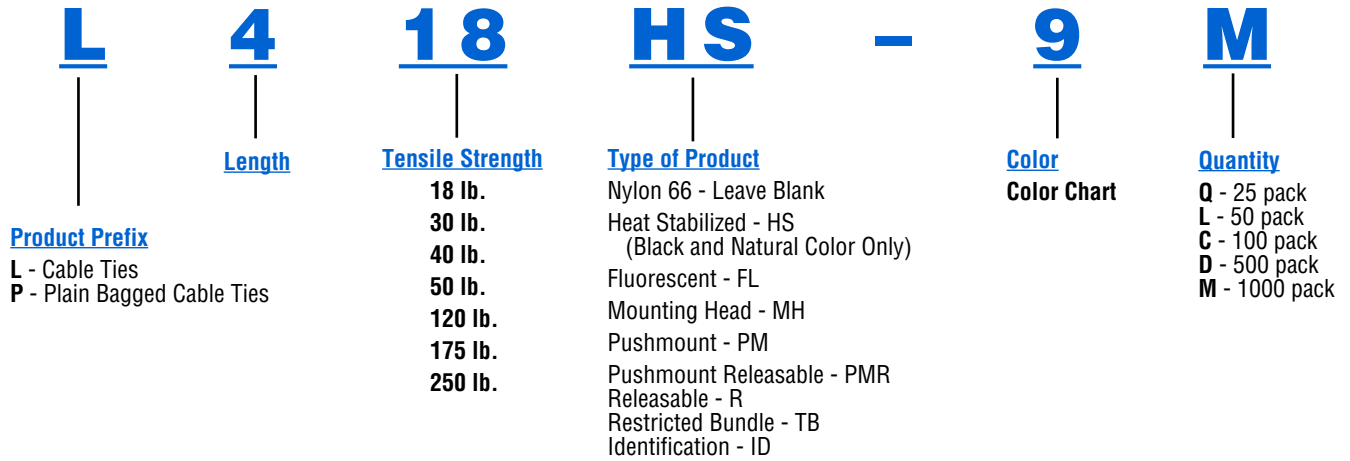

Ty-Rap®/Ty-Fast®

Thomas & Betts

Ty-Fast®

Cable Ties

Part Number Construction

- Product Prefix**
- MP - Mounting Pad
 - ID - Identification
 - S# - Strapping Thickness
 - MC - Mounting Cradle
 - PM - Push Mounts
 - SM - Screw Mounts
 - N# - Plain-Edged Cable Clamps / Width
 - W# - Self-Aligning Cable Clamps / Dia.
 - UL -
 - GG - Gator Grip
 - FA - Flat Adhesive Clip
 - FS - Flat Screw Clip
 - FR - Flat Rubber Adhesive Clip
 - MS - Snap Mount
 - RA - Round Adhesive Clip
 - SR - Spiral Wrap
 - GS - Grommets
 - GR - Extruded Grommets
 - GRU - Extruded Grommets Uncut

0 - Black (Weather Resistant)	7 - Purple
1 - Brown	8 - Gray
2 - Red	9 - Natural
3 - Orange	11 - Fluorescent Pink
4 - Yellow	16 - Fluorescent Orange
5 - Green	17 - Fluorescent Yellow
6 - Blue	18 - Fluorescent Green
	20 - Fluorescent Blue