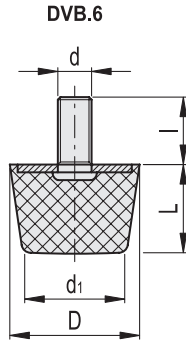

Conversion Table 1 mm = 0.039 inch			
D		L	
mm	inch	mm	inch
20	0.79	17	0.67
25	0.98	20	0.79
32	1.26	22	0.87
38	1.50	26	1.01
43	1.69	32	1.25
50	1.97	35	1.38
60	2.36	40	1.57
		43	1.68
		50	1.97

DVB.6 - 20 - 17 - M5 - 6 - 55
D L d l Shore A