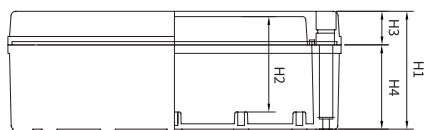

Dimensions