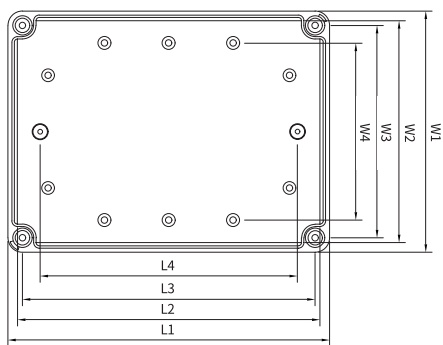

Dimensions