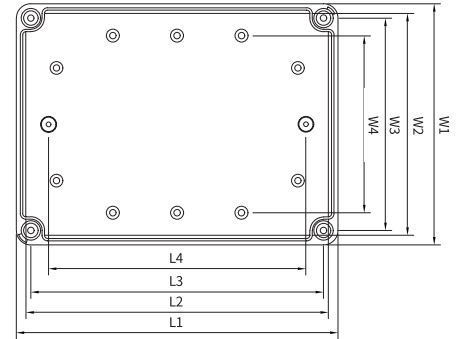

Size and Part Numbers

SIZE		MODELS				Back Panels		Mounting Bracket
W1xL1xH1		ABS		Polycarbonate (UL 508A)		Steel 1.6mm +	Plastic 3mm +	
mm	inch	Gray cover	Transparent cover	Gray cover	Transparent cover			
190x190x130	7.48x7.48x5.12	BC-AGS-191913	BC-ATS-191913	BC-CGS-191913	BC-CTS-191913	BC-1919ST	BC-1919P	BC- B50
190x280x100	7.48x11.02x3.94	BC-AGS-192810	BC-ATS-192810	BC-CGS-192810	BC-CTS-192810	BC-1928ST	BC-1928P	
190x280x130	7.48x11.02x5.12	BC-AGS-192813	BC-ATS-192813	BC-CGS-192813	BC-CTS-192813	BC-1928ST	BC-1928P	
190x280x180	7.48x11.02x7.09	BC-AGS-192818	BC-ATS-192818	BC-CGS-192818	BC-CTS-192818	BC-1928ST	BC-1928P	
190x380x130	7.48x14.96x5.12	BC-AGS-193813	BC-ATS-193813	BC-CGS-193813	BC-CTS-193813	BC-1938ST	BC-1938P	
190x380x180	7.48x14.96x7.09	BC-AGS-193818	BC-ATS-193818	BC-CGS-193818	BC-CTS-193818	BC-1938ST	BC-1938P	
250x350x100	9.84x13.78x3.94	BC-AGU-253510*	BC-ATU-253510*	BC-CGU-253510*	BC-CTU-253510*	BC-2535SQ	BC-2535G/C	
280x280x130	11.02x11.02x5.12	BC-AGS-282813	BC-ATS-282813	BC-CGS-282813	BC-CTS-282813	BC-2828ST	BC-2828P	
280x340x130	11.02x13.39x5.12	BC-AGS-283413	BC-ATS-283413	BC-CGS-283413	BC-CTS-283413	BC-2834ST	BC-2834P	
280x380x130	11.02x14.96x5.12	BC-AGS-283813	BC-ATS-283813	BC-CGS-283813	BC-CTS-283813	BC-2838ST	BC-2838P	
280x380x180	11.02x14.96x7.09	BC-AGS-283818	BC-ATS-283818	BC-CGS-283818	BC-CTS-283818	BC-2838ST	BC-2838P	
280x560x130	11.02x22.05x5.12	BC-AGS-285613	BC-ATS-285613	BC-CGS-285613	BC-CTS-285613	BC-2856ST	X	
330x430x180	12.99x16.93x7.09	BC-AGS-334318	BC-ATS-334318	BC-CGS-334318	BC-CTS-334318	BC-3343ST	BC-3343P	
380x560x180	14.96x22.05x7.09	BC-AGS-385618	BC-ATS-385618	BC-CGS-385618	BC-CTS-385618	BC-3856ST	X	

* U Type: Screw type enclosure. No inserts