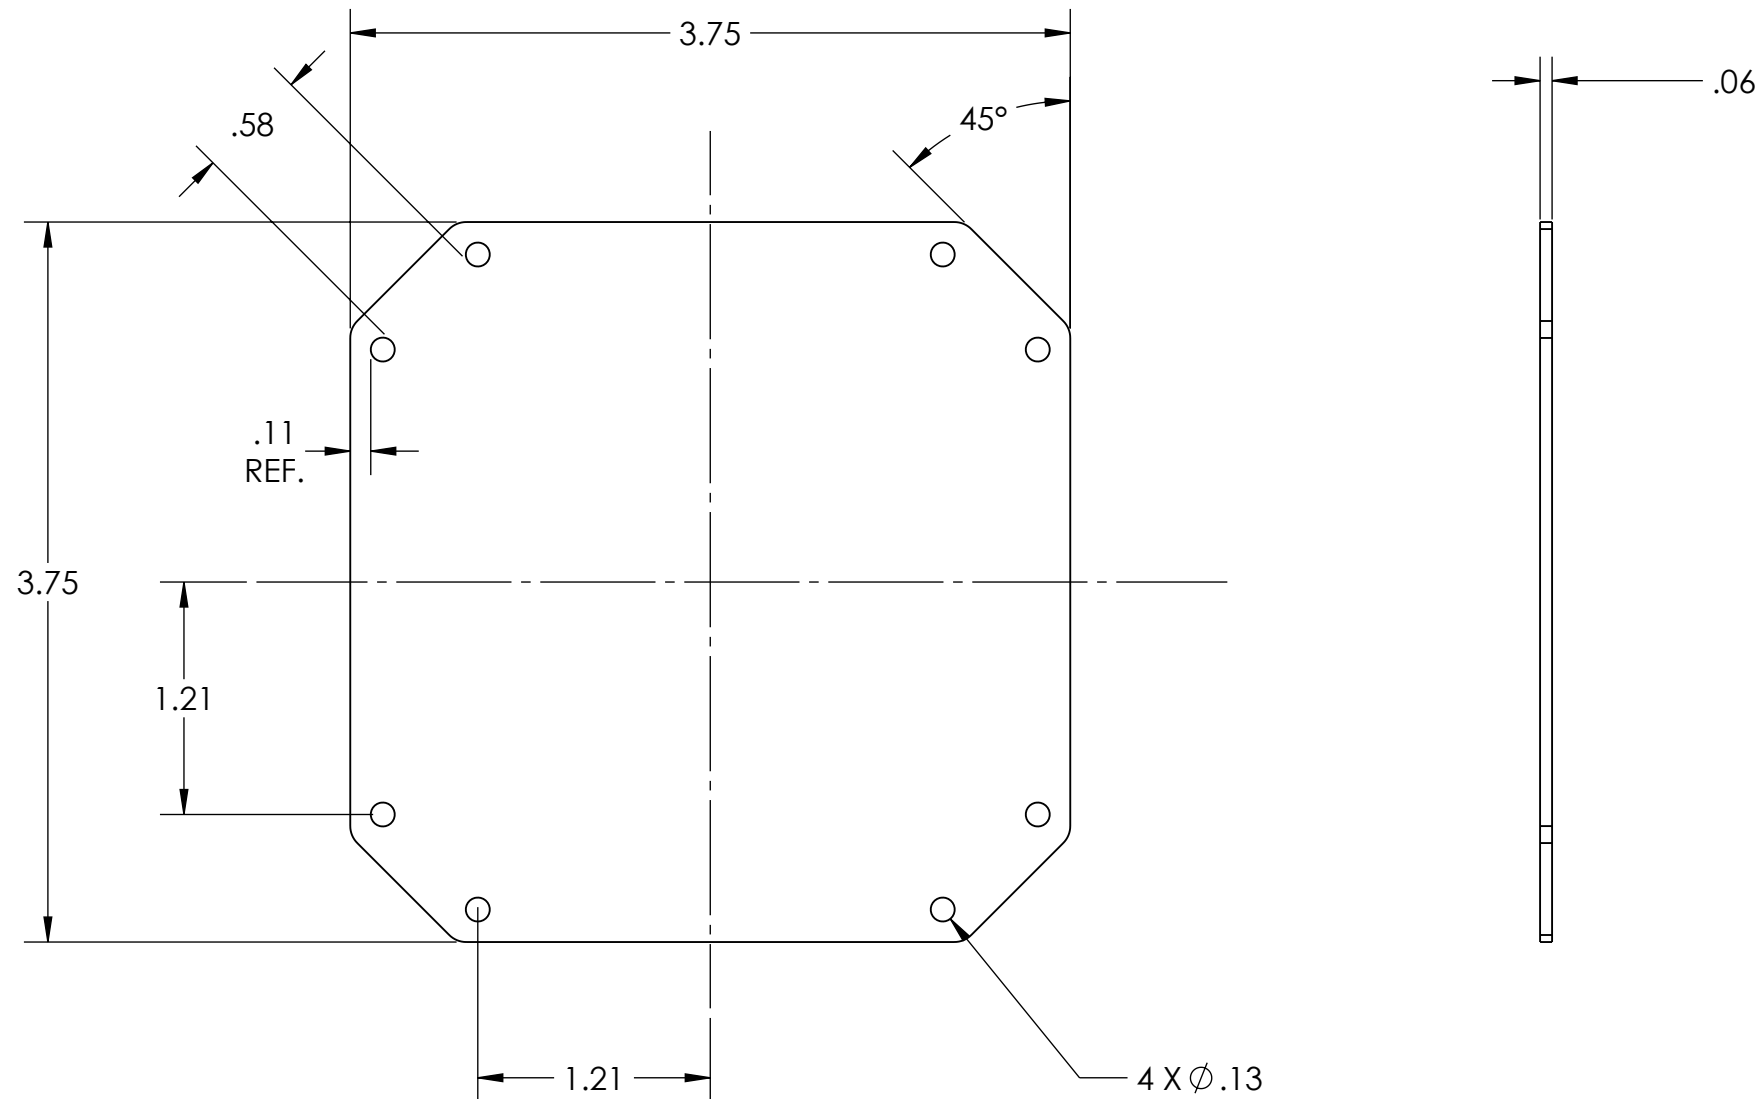

# COVER MOUNTING PANEL

PART  
No.

DPX-287293

REV.  
DATE

2/17/23

## MATERIAL:

1. ALUMINUM (.06 THK.) (1.524mm THK.)
2. ALL DIMENSION HAVE A  $\pm .015$  TOLERANCE UNLESS OTHERWISE SPECIFIED
3. FITS DPH-28721, DPS-28721
4. SUPPLIED WITH DPX-42425 - (8 X #4-24 X 1/4" LONG SELF-TAP SCREWS FOR PLASTIC)