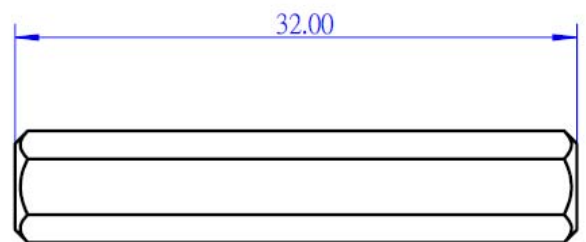

Brass Stud M4*32 (8-Pack)

SKU: 71946 Weight: 45.00 Gram

Size Charts(mm):

M4 - 6H
 \varnothing 3.30

<https://myhub.autodesk360.com/ue2940f09/shares/public/SHabee1QT1a327cf2b7a3d54bd373d36b86d?mode=embed>

<https://store.makeblock.com/brass-stud-m4-32-8-pack/2-19-1-9>