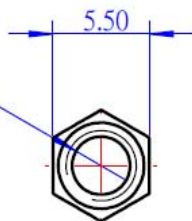

Brass Stud M4*32 (8-Pack)

SKU: 71946 Weight: 45.00 Gram

Size Charts(mm):

M4 - 6H
 \varnothing 3.30

<https://myhub.autodesk360.com/ue2940f09/shares/public/SHabee1QT1a327cf2b7a3d54bd373d36b86d?mode=embed>

<https://store.makeblock.com/brass-stud-m4-32-8-pack/2-19-1-9>