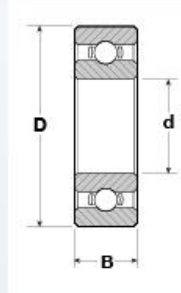

### Select Retain. Ring

6005-NR  
Retaining Ring +  
Groove on O.D.

NPB Part No

6005-2RS

### SPECIFICATIONS

Seals	2
Material	Standard SAE 52100 *
Bore $d$	25mm .9843" $-.0004$
Outside Diameter $D$	47mm 1.8504" $-.0005$
Width $B$	12mm .4724" $+.0000/-.0050$
Max Fillet Radius	.024
No. Balls	10
Ball Diameter	1/4
Static Load	1115 lbs.
Dynamic Load	1730 lbs.