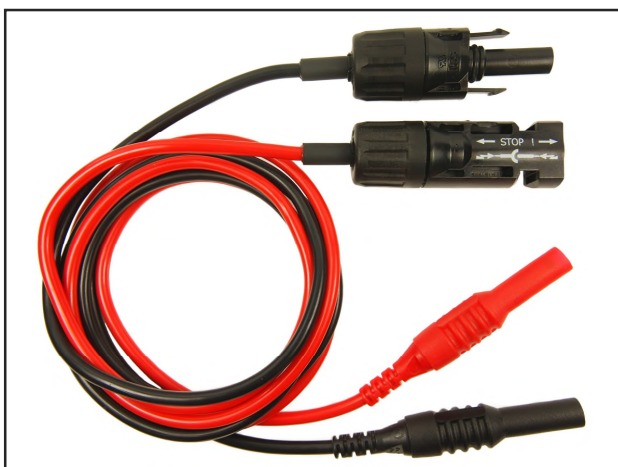

CLIFF

R2 Wander lead

Conforms to IEC 61010

CIH299430 - 30m

Earth Continuity Extension Reel to 4mm Plug.
Length : 30m
1 x Push fit Croc Clip.

CIH299450 - 50m

Earth Continuity Extension Reel to 4mm Plug.
Length : 50m
1 x Push fit Croc Clip.

Packed in Bag / Box.

PAT / Earth Bond Leads

CIH22105

LV Earth Bond Lead - Black shrouded Croc Clip to 4mm plug.
Length : 2m
Packed in plastic wallet.
Alternative lengths available.

CIH22110

Same as CIH22105
Length : 1.2m

PV Solar Test Lead

CIH7250

MC4 to 4mm Plug Leadset - pair Male and Female
Length : 1m
Packed in plastic wallet