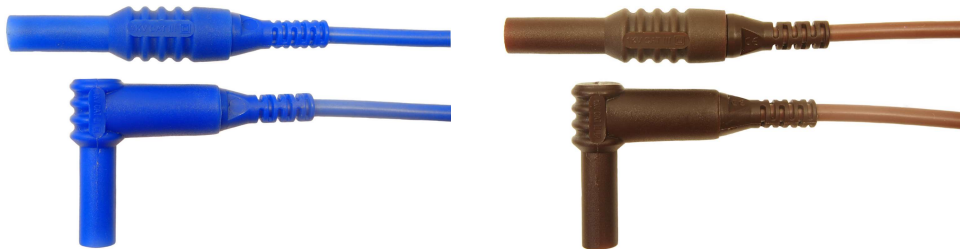

CLIFF

SINGLE TEST LEADS

These single test leads have either a 4mm plug or a 90° 4mm plug at either end. The cable is silicone and the total length is 1.5m. Plugs are rated 10A, 1KV CAT III

CIH30240B - 4mm TO 4mm BLACK

CIH30240R - 4mm TO 4mm RED

CIH30240G - 4mm TO 4mm GREEN

CIH30240L - 4mm TO 4mm BLUE

CIH30240N - 4mm TO 4mm BROWN

CLIFF

SINGLE TEST LEADS

CIH30241B - 4mm TO 4mm 90° BLACK **CIH30241R** - 4mm TO 4mm 90° RED **CIH30241G** - 4mm TO 4mm 90° GREEN

CIH30241L - 4mm TO 4mm 90° BLUE **CIH30241N** - 4mm TO 4mm 90° BROWN

For further information, contact sales@cliffuk.co.uk

Cliff Electronic Components Limited,
76 Holmethorpe Avenue, Holmethorpe Ind. Estate,
Redhill, Surrey RH1 2PF U.K.
Tel: +44 (0)1737 771375 Fax: +44 (0)1737 766012