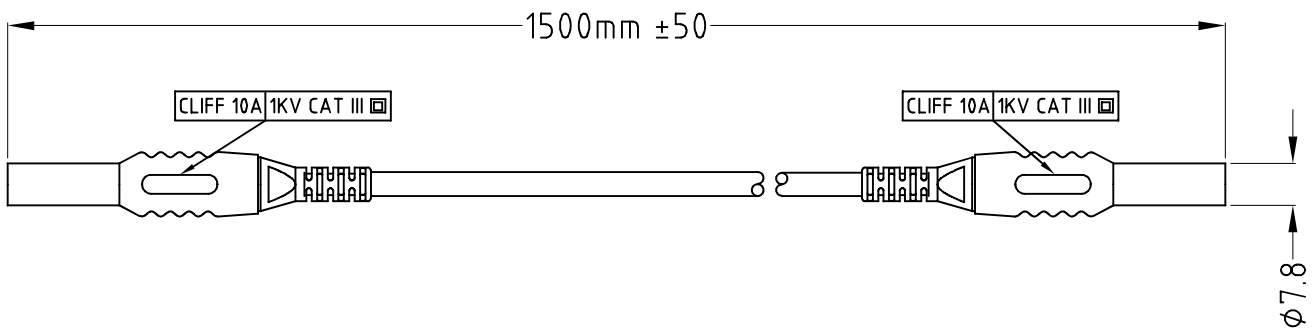

CLIFF

SINGLE TEST LEADS

These single test leads have either a 4mm plug or a 90° 4mm plug at either end. The cable is silicone and the total length is 1.5m. Plugs are rated 10A, 1KV CAT III

CIH30240B - 4mm TO 4mm BLACK

CIH30240R - 4mm TO 4mm RED

CIH30240G - 4mm TO 4mm GREEN

CIH30240L - 4mm TO 4mm BLUE

CIH30240N - 4mm TO 4mm BROWN

CLIFF

SINGLE TEST LEADS

CIH30241B - 4mm TO 4mm 90° BLACK **CIH30241R** - 4mm TO 4mm 90° RED **CIH30241G** - 4mm TO 4mm 90° GREEN

CIH30241L - 4mm TO 4mm 90° BLUE **CIH30241N** - 4mm TO 4mm 90° BROWN

For further information, contact sales@cliffuk.co.uk

Cliff Electronic Components Limited,
76 Holmethorpe Avenue, Holmethorpe Ind. Estate,
Redhill, Surrey RH1 2PF U.K.
Tel: +44 (0)1737 771375 Fax: +44 (0)1737 766012