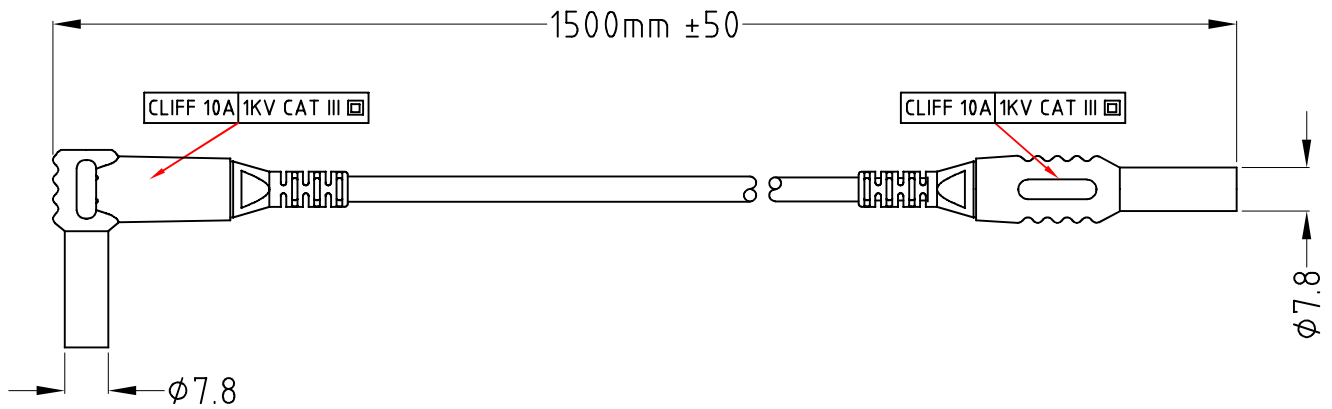

CLIFF

SINGLE TEST LEADS

These single test leads have either a 4mm plug or a 90° 4mm plug at either end. The cable is silicone and the total length is 1.5m. Plugs are rated 10A, 1KV CAT III

CIH30240B - 4mm TO 4mm BLACK

CIH30240R - 4mm TO 4mm RED

CIH30240G - 4mm TO 4mm GREEN

CIH30240L - 4mm TO 4mm BLUE

CIH30240N - 4mm TO 4mm BROWN

CLIFF

SINGLE TEST LEADS

CIH30241B - 4mm TO 4mm 90° BLACK **CIH30241R** - 4mm TO 4mm 90° RED **CIH30241G** - 4mm TO 4mm 90° GREEN

CIH30241L - 4mm TO 4mm 90° BLUE **CIH30241N** - 4mm TO 4mm 90° BROWN

For further information, contact sales@cliffuk.co.uk

Cliff Electronic Components Limited,
76 Holmethorpe Avenue, Holmethorpe Ind. Estate,
Redhill, Surrey RH1 2PF U.K.
Tel: +44 (0)1737 771375 Fax: +44 (0)1737 766012