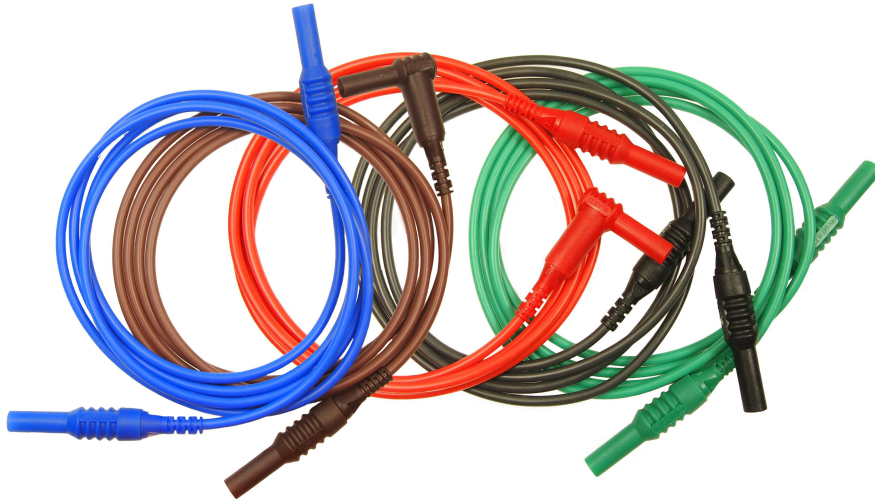

CLIFF

SINGLE TEST LEADS

These single test leads have either a 4mm plug or a 90° 4mm plug at either end. The cable is silicone and the total length is 1.5m. Plugs are rated 10A, 1KV CAT III

CIH30240B - 4mm TO 4mm BLACK

CIH30240R - 4mm TO 4mm RED

CIH30240G - 4mm TO 4mm GREEN

CIH30240L - 4mm TO 4mm BLUE

CIH30240N - 4mm TO 4mm BROWN

CLIFF

SINGLE TEST LEADS

CIH30241B - 4mm TO 4mm 90° BLACK **CIH30241R** - 4mm TO 4mm 90° RED **CIH30241G** - 4mm TO 4mm 90° GREEN

CIH30241L - 4mm TO 4mm 90° BLUE **CIH30241N** - 4mm TO 4mm 90° BROWN

For further information, contact sales@cliffuk.co.uk

Cliff Electronic Components Limited,
76 Holmethorpe Avenue, Holmethorpe Ind. Estate,
Redhill, Surrey RH1 2PF U.K.
Tel: +44 (0)1737 771375 Fax: +44 (0)1737 766012