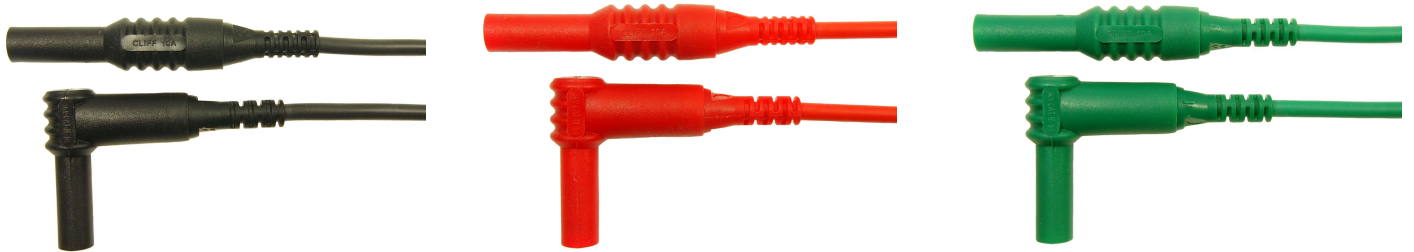

CLIFF

SINGLE TEST LEADS

These single test leads have either a 4mm plug or a 90° 4mm plug at either end. The cable is silicone and the total length is 1.5m. Plugs are rated 10A, 1KV CAT III

CIH30240B - 4mm TO 4mm BLACK

CIH30240R - 4mm TO 4mm RED

CIH30240G - 4mm TO 4mm GREEN

CIH30240L - 4mm TO 4mm BLUE

CIH30240N - 4mm TO 4mm BROWN

CLIFF

SINGLE TEST LEADS

CIH30241B - 4mm TO 4mm 90° BLACK **CIH30241R** - 4mm TO 4mm 90° RED **CIH30241G** - 4mm TO 4mm 90° GREEN

CIH30241L - 4mm TO 4mm 90° BLUE **CIH30241N** - 4mm TO 4mm 90° BROWN

For further information, contact sales@cliffuk.co.uk

Cliff Electronic Components Limited,
76 Holmethorpe Avenue, Holmethorpe Ind. Estate,
Redhill, Surrey RH1 2PF U.K.
Tel: +44 (0)1737 771375 Fax: +44 (0)1737 766012