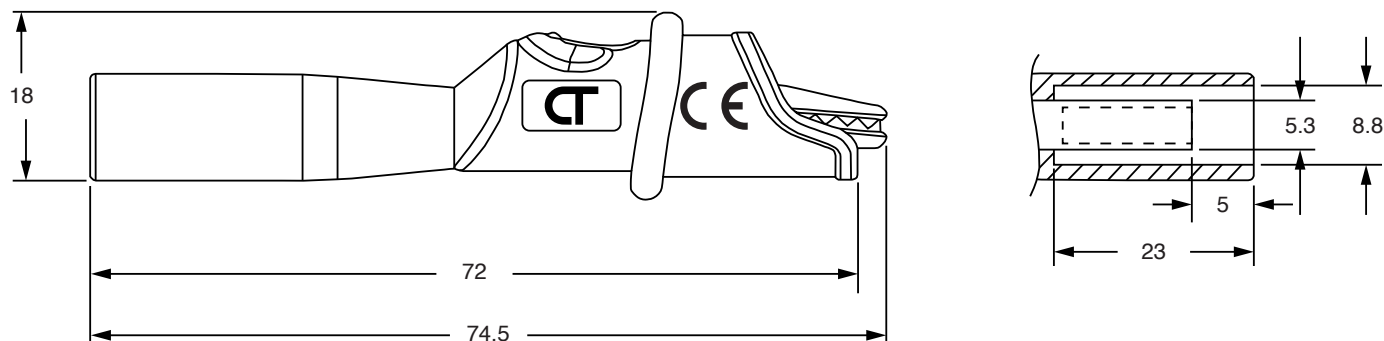

Mechanical Drawing: Dimensions in mm, not to scale

Specifications and appearance subject to change without notice
D441500 110320

1 - www.caltestelectronics.com