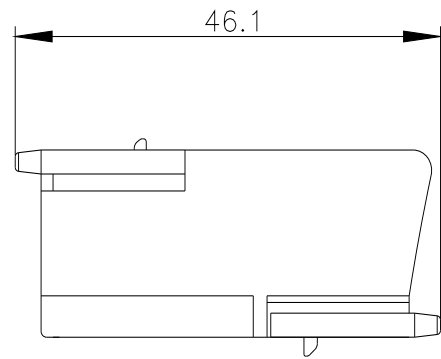

---

last modified:

1/18/2021