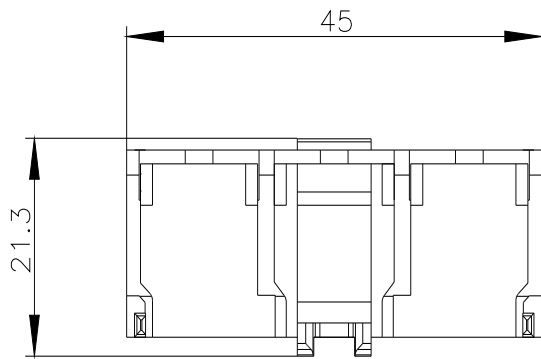

---

last modified:

1/18/2021