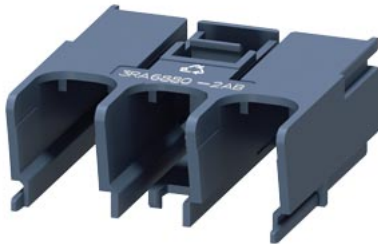

Terminal covers (2 units) for 3-phase infeed 25/35 mm² 3RA6812-8AB/AC 1 bag contains 2 covers

| General technical data | | | | |
|---|-----|--|-------------------|-------|
| product brand name | | SIRIUS | | |
| product designation | | Terminal cover screw-type infeeds | | |
| protection class IP on the front according to IEC 60529 | | IP00 | | |
| degree of pollution | | 3 | | |
| installation altitude at height above sea level maximum | m | 2 000 | | |
| ambient temperature | | | | |
| • during transport | °C | -55 ... +80 | | |
| • during storage | °C | -55 ... +80 | | |
| • during operation | °C | -20 ... +60 | | |
| vibration resistance | | f = 4 to 5.8 Hz; d = 15 mm; f = 5.8 to 500 Hz; a = 2 m / s ² 10 cycles | | |
| shock resistance | | Semi-sinusoidal a = 6 m/s ² at 10 ms; 3 pos. and 3 neg. Shock in all axes | | |
| Installation/ mounting/ dimensions | | | | |
| fastening method | | snap-on mounting | | |
| width | mm | 45 | | |
| height | mm | 45 | | |
| depth | mm | 18 | | |
| Certificates/ approvals | | | | |
| General Product Approval | EMC | Declaration of Conformity | Marine / Shipping | other |