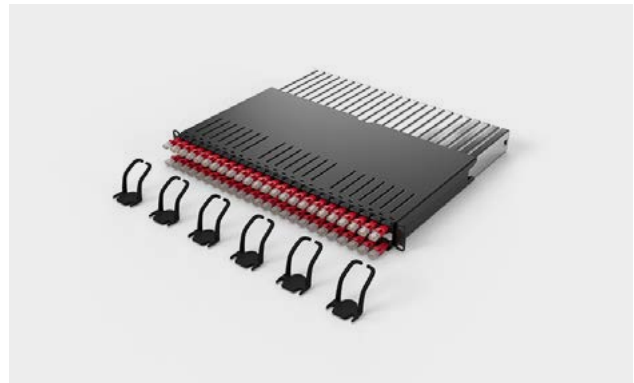

PATCHBOX® 365 System STP / UTP

The PATCHBOX® is the most modern cabling system for network cabinets. It makes conventional cable guides and patch cables simply look old. Thousands of satisfied customers worldwide rely on this patented innovation to make their IT more efficient, faster and more economical.

Technical Specification

STP Cable

Flat Cat.6a U/FTP, ISO/IEC 11801 Channel Class Ea, ANSI/EIA/TIA-568 Cat 6A Channel, 500MHz, AWG36, 100% stranded copper, PVC jacket, PoE (802.3af), RoHS compliant

UTP Cable

Flat Cat.6a U/UTP, ISO/IEC 11801 Channel Class Ea, ANSI/EIA/TIA-568 Cat 6A Channel, 500MHz, AWG30, 100% stranded copper, PVC jacket, PoE++ (802.3bt, Type 3 (60 W)), RoHS compliant

Connector

RJ45 shielded plug, pins gold plated, snagless booted

Cable length

0.8m covers 8RU

Frame

RAL9005 powder coated steel

Cassette Profiles

Stainless steel, laser-welded

Plastic Parts

Polyoxymethylene POM

Operating Temperature Range

-20°C – 60°C

Ambient Humidity Non-Condensing

10% -90%

Gross Weight

8.80kg

Packaging Dimensions

760mm x 590mm x 50mm WxDxH

HS-Code

8544 4210

For Customers in Australia & New Zealand

STP patch cords are compliant with AS/CA S008:2010 A1:2014

Items included

- 24 x PATCHBOX 365 STP / UTP Cassette with Cat.6a cable
- 2 x /dev/mount
- 1 x PATCHBOX 365 Frame
- 6 x Patchcatch
- 2 x DIN A5 tear-off ID Labels (96 Labels)

Shielded Twisted Pair (STP) Variants

Product Code	Cable Color
P36STPXC6AX24K	Black
P36STPXC6AX24B	Blue
P36STPXC6AX24G	Green
P36STPXC6AX24R	Red
P36STPXC6AX24W	White
P36STPXC6AX24Y	Yellow
P36STPXC6A24GY	Grey
P36STPXC6AX24V	Violet

Unshielded Twisted Pair (UTP) Variants

Product Code	Cable Color
P36UTPXC6AX24K	Black
P36UTPXC6AX24B	Blue
P36UTPXC6AX24G	Green
P36UTPXC6AX24R	Red
P36UTPXC6AX24W	White
P36UTPXC6AX24Y	Yellow
P36UTPXC6AX24V	Violet