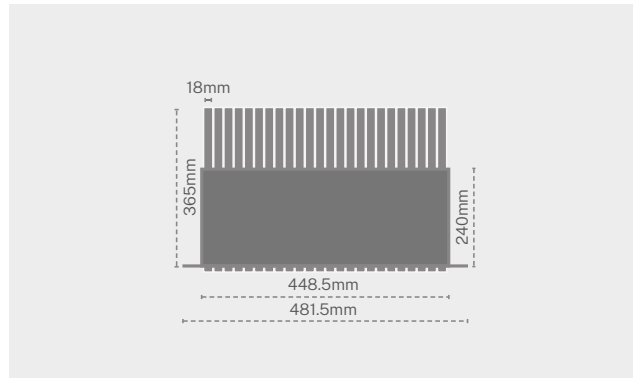

PATCHBOX® 365 System STP / UTP

The PATCHBOX® is the most modern cabling system for network cabinets. It makes conventional cable guides and patch cables simply look old. Thousands of satisfied customers worldwide rely on this patented innovation to make their IT more efficient, faster and more economical.

Technical Specification

STP Cable

Flat Cat.6a U/FTP, ISO/IEC 11801 Channel Class Ea, ANSI/EIA/TIA-568 Cat 6A Channel, 500MHz, AWG36, 100% stranded copper, PVC jacket, PoE (802.3af), RoHS compliant

UTP Cable

Flat Cat.6a U/UTP, ISO/IEC 11801 Channel Class Ea, ANSI/EIA/TIA-568 Cat 6A Channel, 500MHz, AWG30, 100% stranded copper, PVC jacket, PoE++ (802.3bt, Type 3 (60 W)), RoHS compliant

Connector

RJ45 shielded plug, pins gold plated, snagless booted

Cable length

0.8m covers 8RU

Frame

RAL9005 powder coated steel

Cassette Profiles

Stainless steel, laser-welded

Plastic Parts

Polyoxymethylene POM

Operating Temperature Range

-20°C – 60°C

Ambient Humidity Non-Condensing

10% -90%

Gross Weight

8.80kg

Packaging Dimensions

760mm x 590mm x 50mm WxDxH

HS-Code

8544 4210

For Customers in Australia & New Zealand

STP patch cords are compliant with AS/CA S008:2010 A1:2014

Items included

- 24 x PATCHBOX 365 STP / UTP Cassette with Cat.6a cable
- 2 x /dev/mount
- 1 x PATCHBOX 365 Frame
- 6 x Patchcatch
- 2 x DIN A5 tear-off ID Labels (96 Labels)

Shielded Twisted Pair (STP) Variants

Product Code	Cable Color
P36STPXC6AX24K	Black
P36STPXC6AX24B	Blue
P36STPXC6AX24G	Green
P36STPXC6AX24R	Red
P36STPXC6AX24W	White
P36STPXC6AX24Y	Yellow
P36STPXC6A24GY	Grey
P36STPXC6AX24V	Violet

Unshielded Twisted Pair (UTP) Variants

Product Code	Cable Color
P36UTPXC6AX24K	Black
P36UTPXC6AX24B	Blue
P36UTPXC6AX24G	Green
P36UTPXC6AX24R	Red
P36UTPXC6AX24W	White
P36UTPXC6AX24Y	Yellow
P36UTPXC6AX24V	Violet