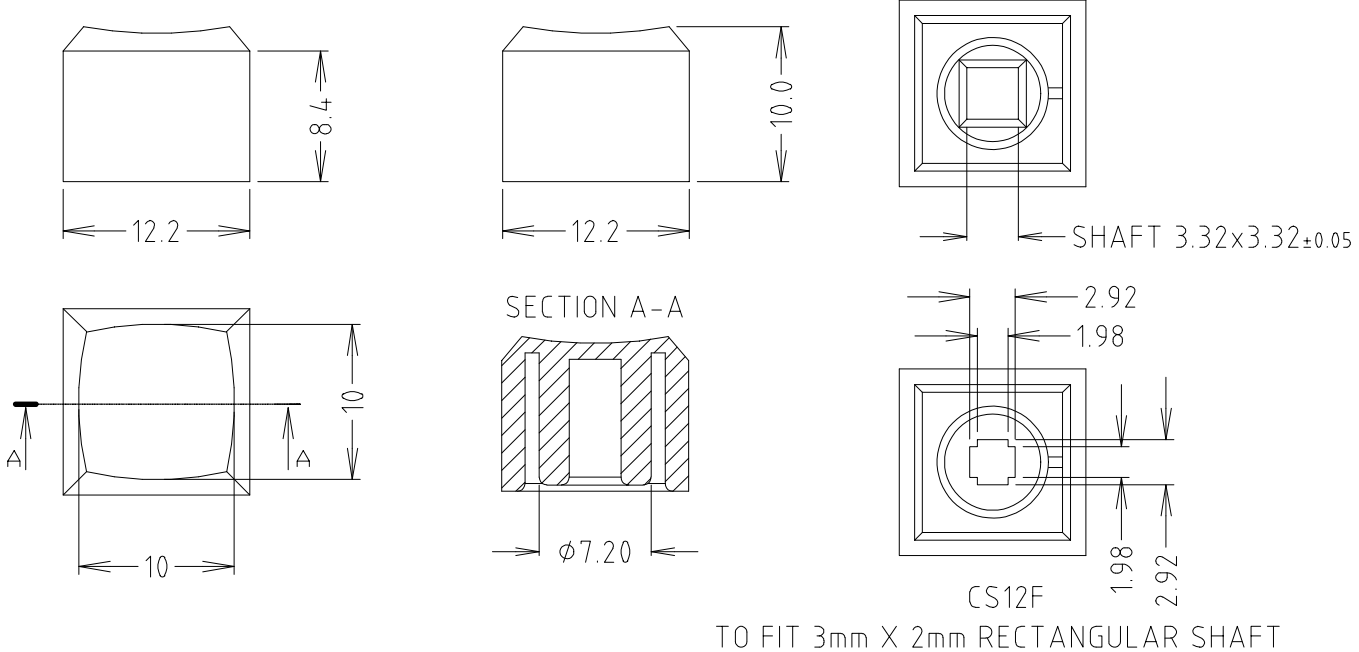

PUSHBUTTON KNOB CS12

Part No. **CP3427**
CS12 PUSHBUTTON KNOB GREY

Part No. **CP3428**
CS12F PUSHBUTTON KNOB GREY

Part No. **CP3431**
CS12 PUSHBUTTON KNOB RED

Part No. **CP3433**
CS12 PUSHBUTTON KNOB BLACK